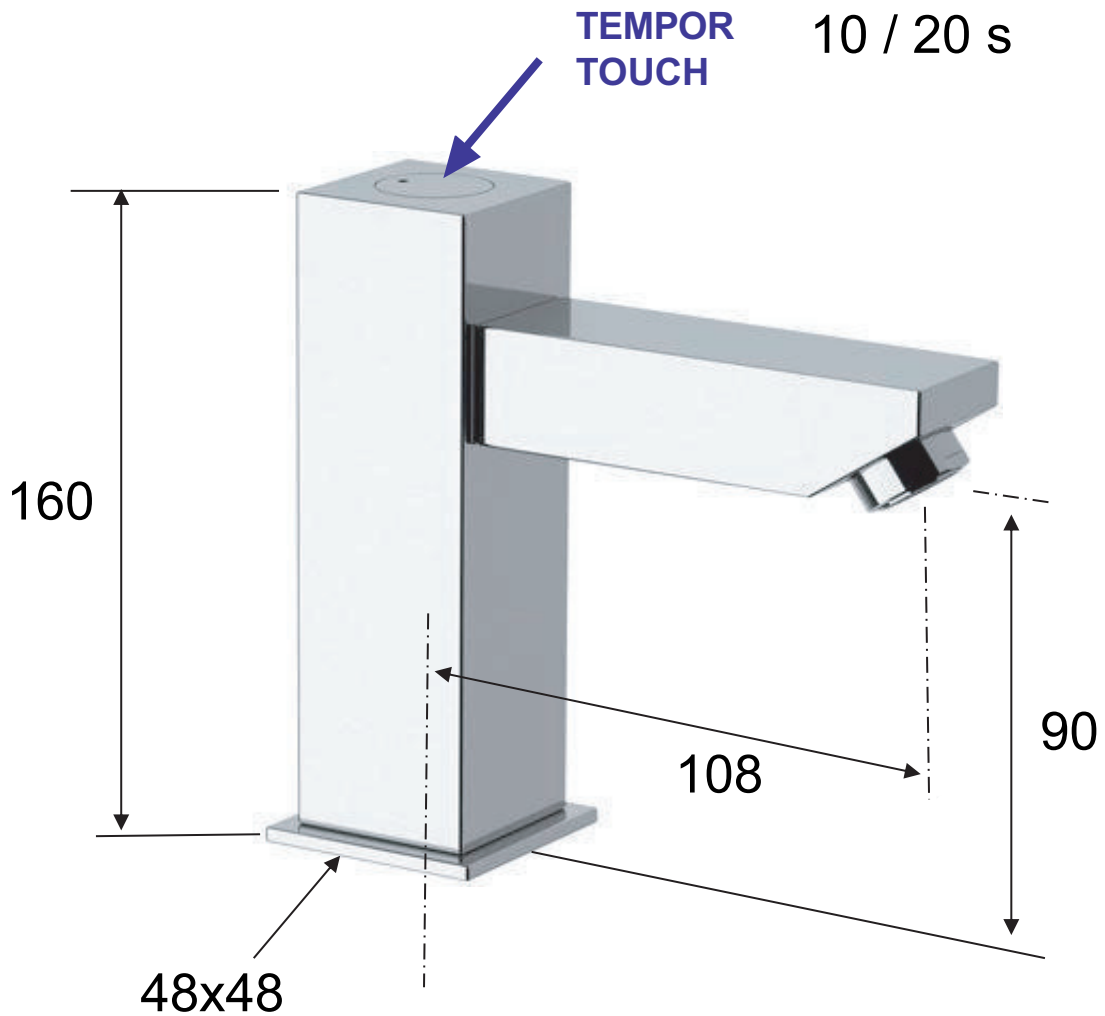

DANIEL

SCHEDA TECNICA TECHNICAL FEATURES

ART. COD.

TEMT217

MATERIALI / MATERIALS

OTTONE CROMATO / CHROME PLATED BRASS

CROMATURA / CHROME PLATING

UNI EN 248