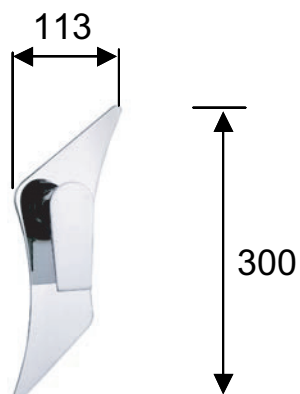

ART. COD.

DV602B

portata / flow rate = 18 l/min - 3 bar

MATERIALI / MATERIALS

OTTONE CROMATO / CHROME PLATED BRASS

CROMATURA / CHROME PLATING

UNI EN 248