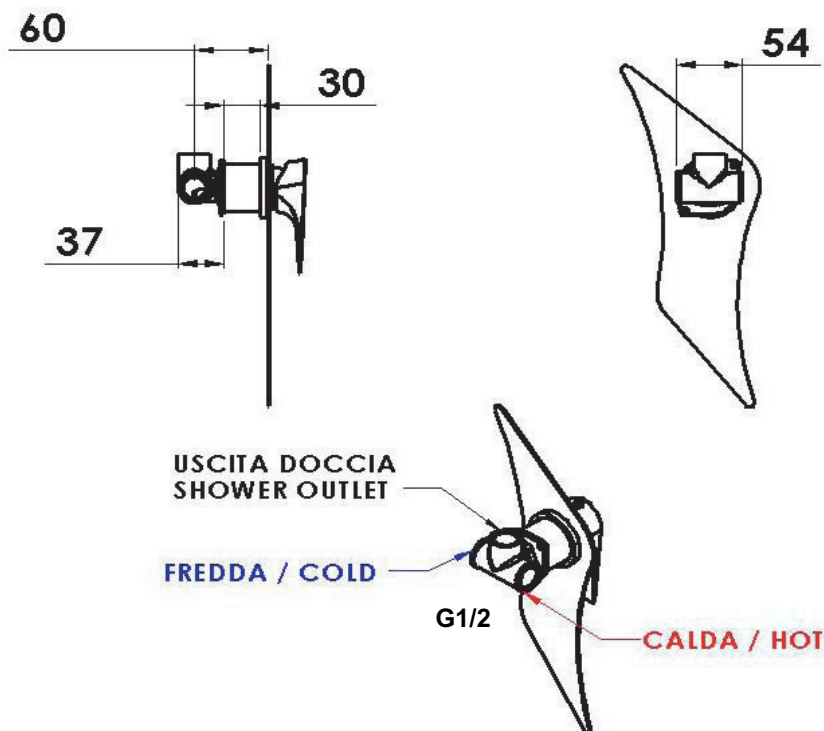

ART. COD.

DV602B

portata / flow rate = 18 l/min - 3 bar

MATERIALI / MATERIALS

OTTONE CROMATO / CHROME PLATED BRASS

CROMATURA / CHROME PLATING

UNI EN 248