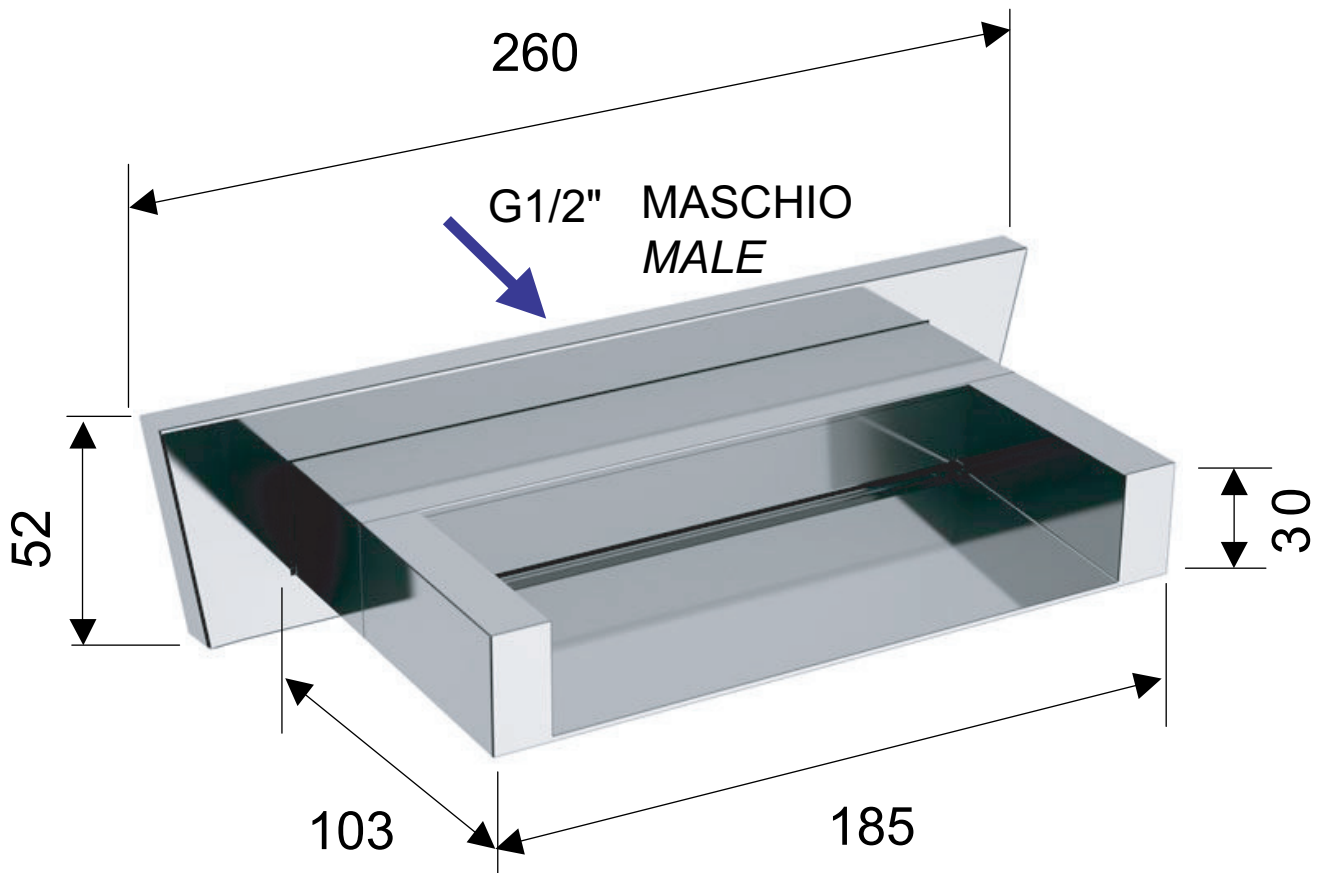

DANIEL

SCHEDA TECNICA TECHNICAL FEATURES

ART. COD.

DC4704

MATERIALI / MATERIALS

OTTONE CROMATO / CHROME PLATED BRASS

CROMATURA / CHROME PLATING

UNI EN 248