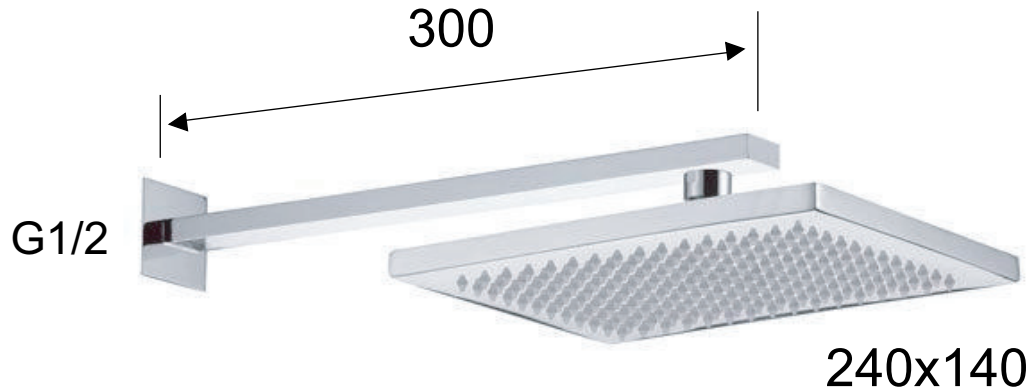

**DANIEL**

SCHEDA TECNICA TECHNICAL FEATURES

ART. COD.

**SK615Z**

**MATERIALI / MATERIALS**

OTTONE CROMATO / CHROME PLATED BRASS

**CROMATURA / CHROME PLATING**

UNI EN 248