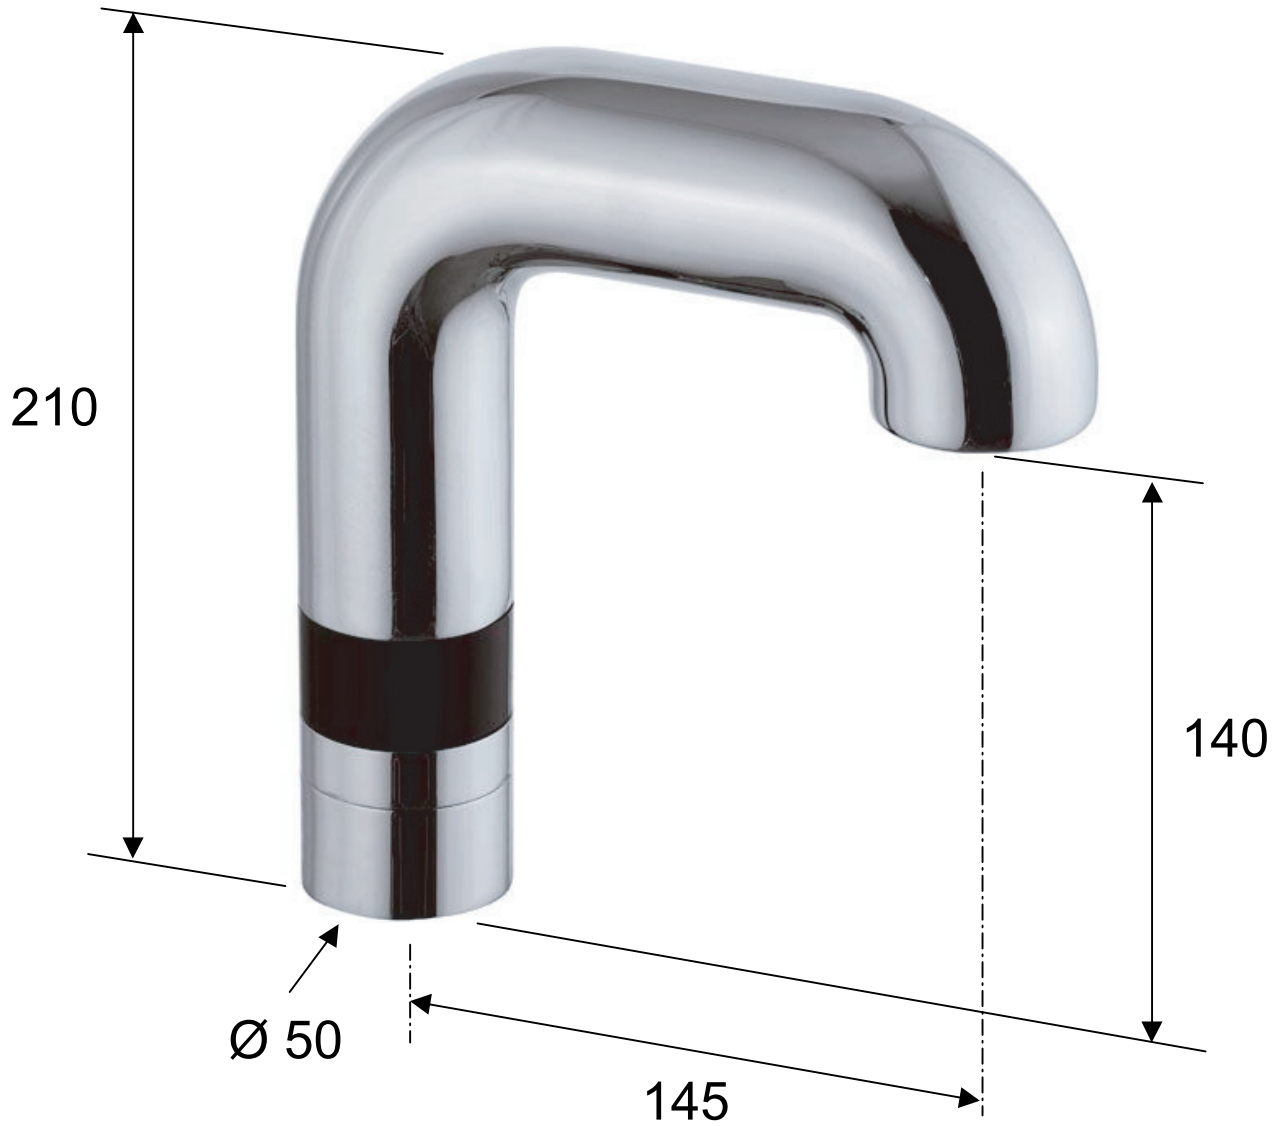

DANIEL

SCHEDA TECNICA TECHNICAL FEATURES

ART. COD.

SEN30014

MATERIALI / MATERIALS

OTTONE CROMATO / CHROME PLATED BRASS

CROMATURA / CHROME PLATING

UNI EN 248