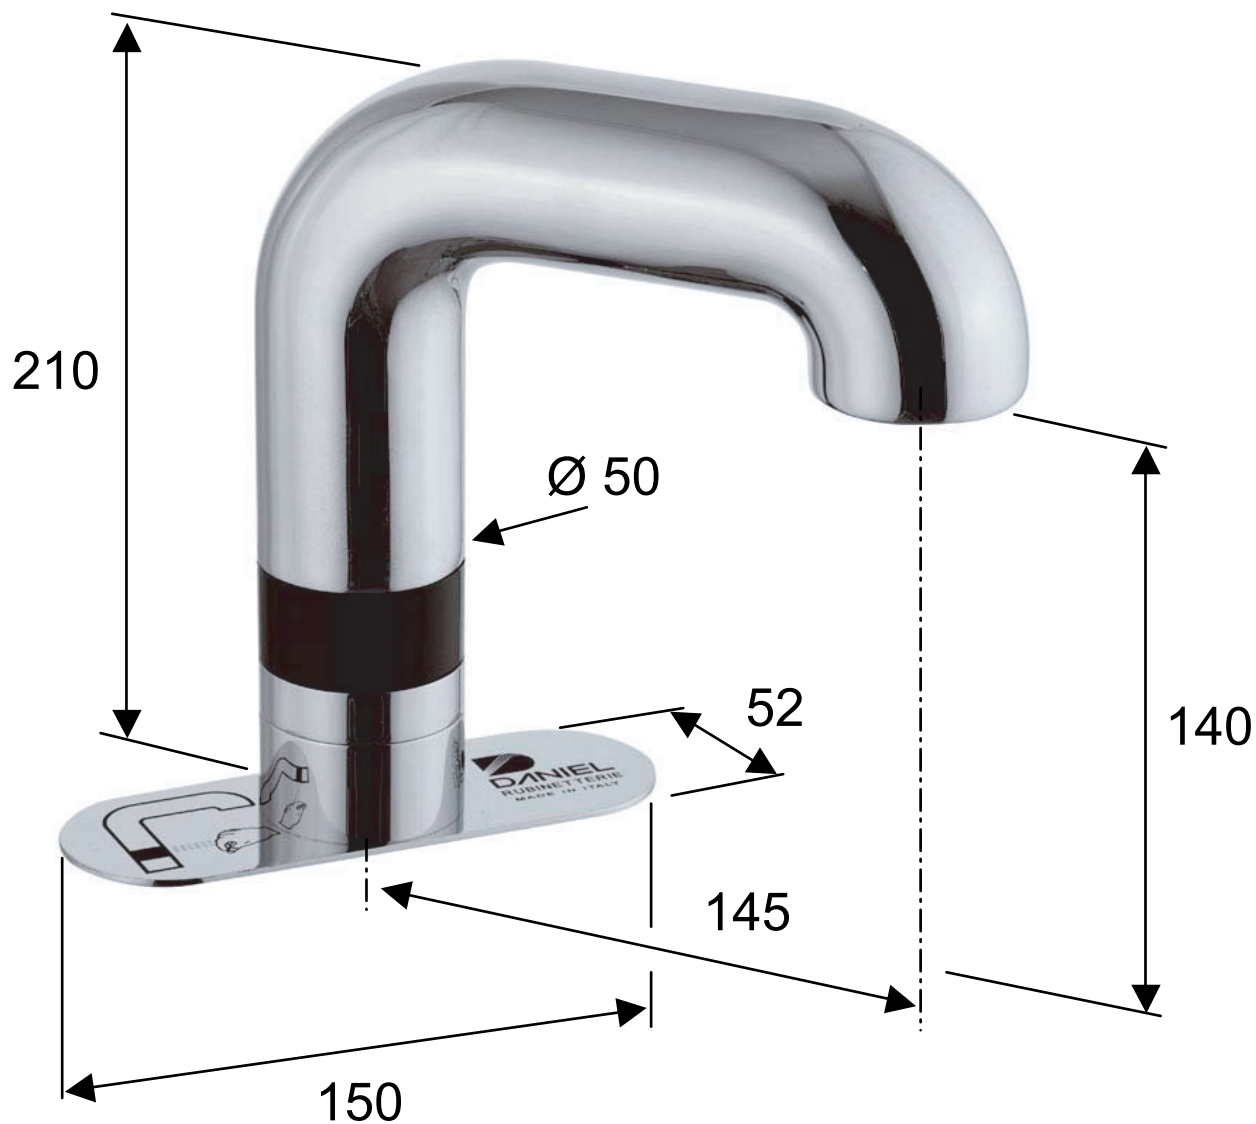

DANIEL

SCHEDA TECNICA TECHNICAL FEATURES

ART. COD.

SEN30014B

MATERIALI / MATERIALS

OTTONE CROMATO / CHROME PLATED BRASS

CROMATURA / CHROME PLATING

UNI EN 248