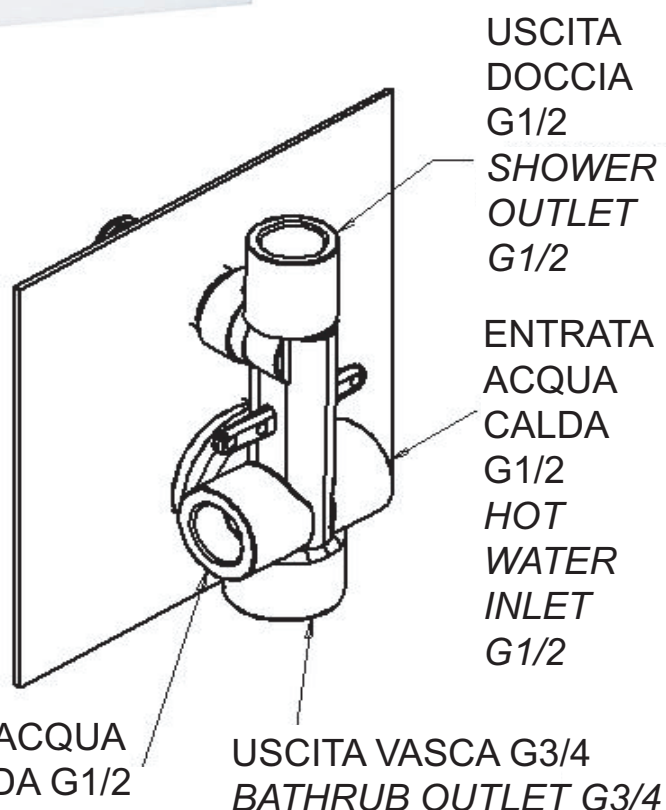

ART. COD. CU612

ENTRATA ACQUA FREDDA G1/2  
COLD WATER INLET G1/2

### MATERIALI / MATERIALS

OTTONE CROMATO / CHROME PLATED BRASS