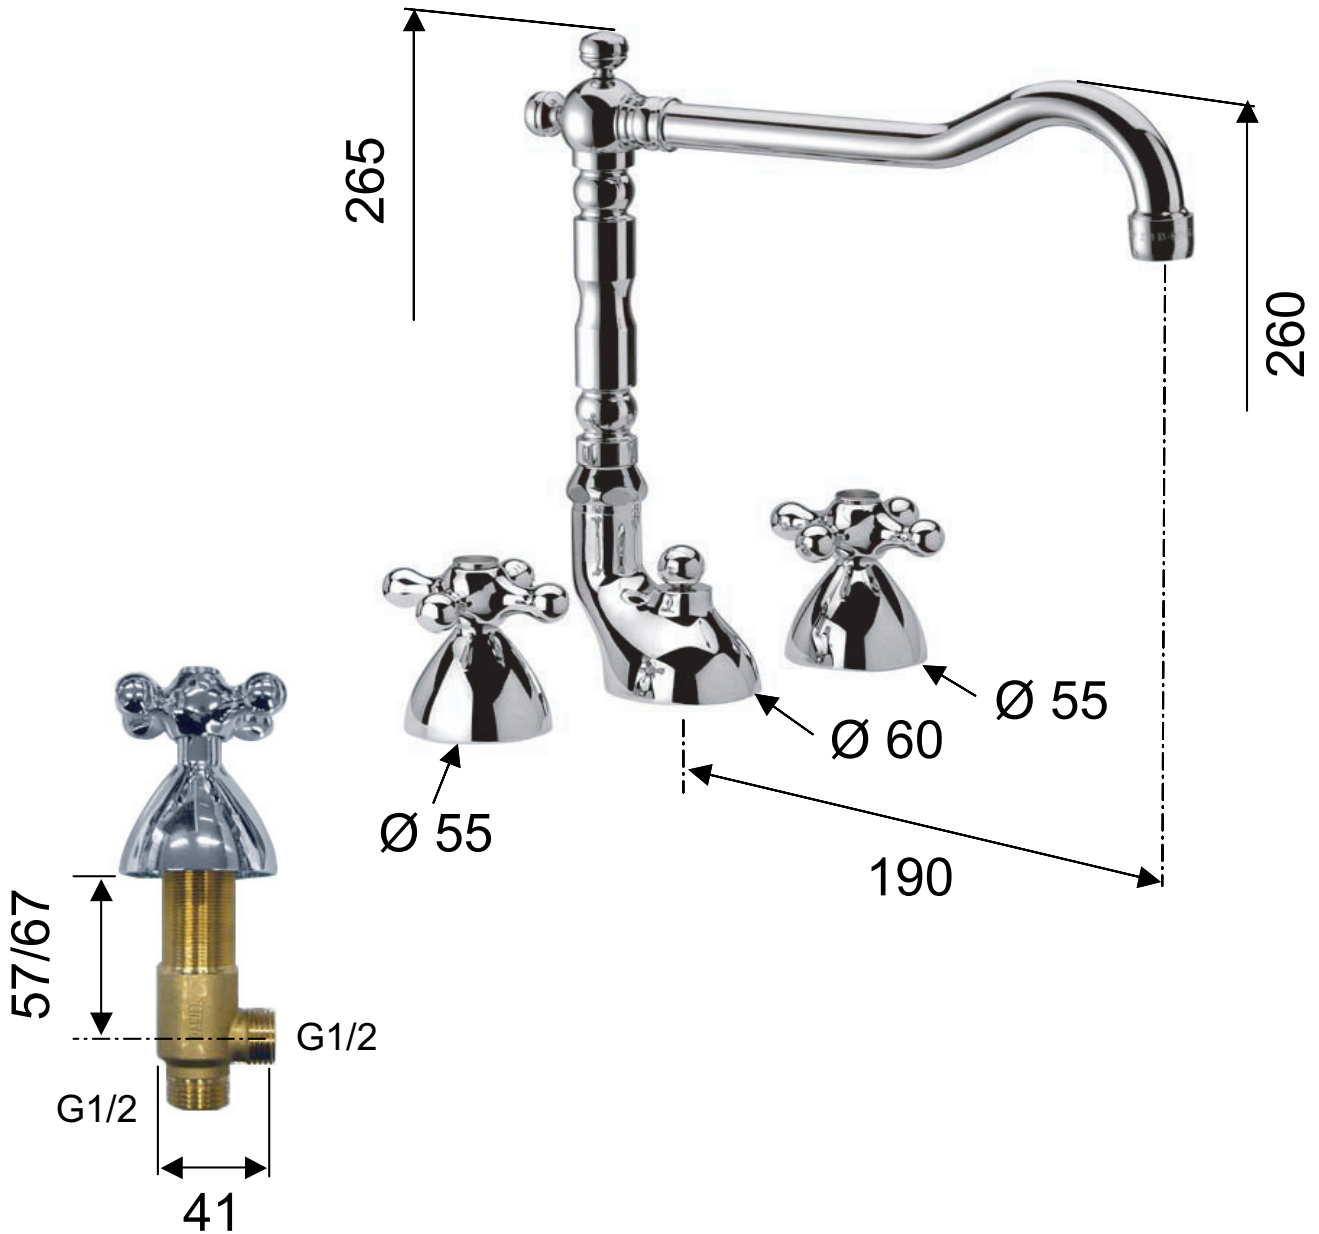

DANIEL

SCHEDA TECNICA TECHNICAL FEATURES

ART. COD.

V5104

MATERIALI / MATERIALS

OTTONE CROMATO / CHROME PLATED BRASS

CROMATURA / CHROME PLATING

UNI EN 248