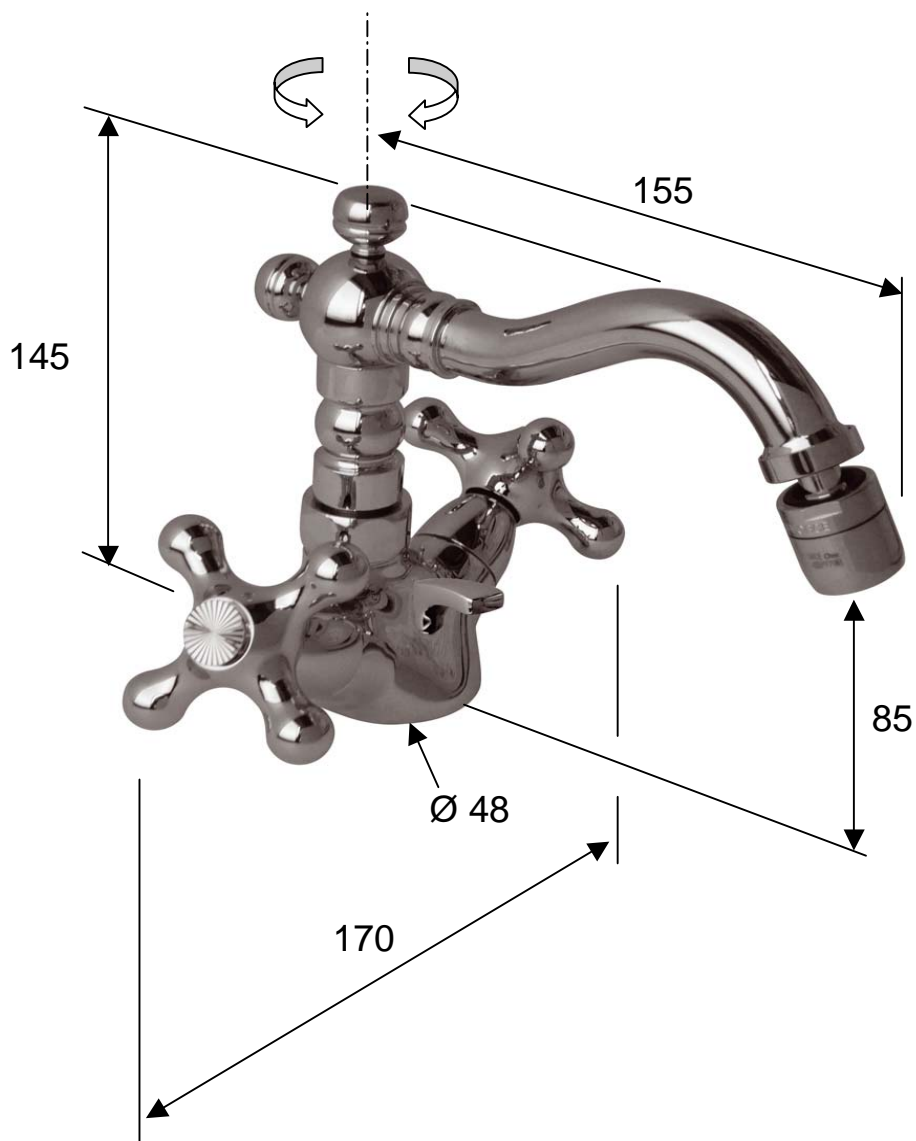

**DANIEL**

SCHEDA TECNICA TECHNICAL FEATURES

ART. COD.

**V6400**

**MATERIALI / MATERIALS**

OTTONE CROMATO / CHROME PLATED BRASS

**CROMATURA / CHROME PLATING**

UNI EN 248