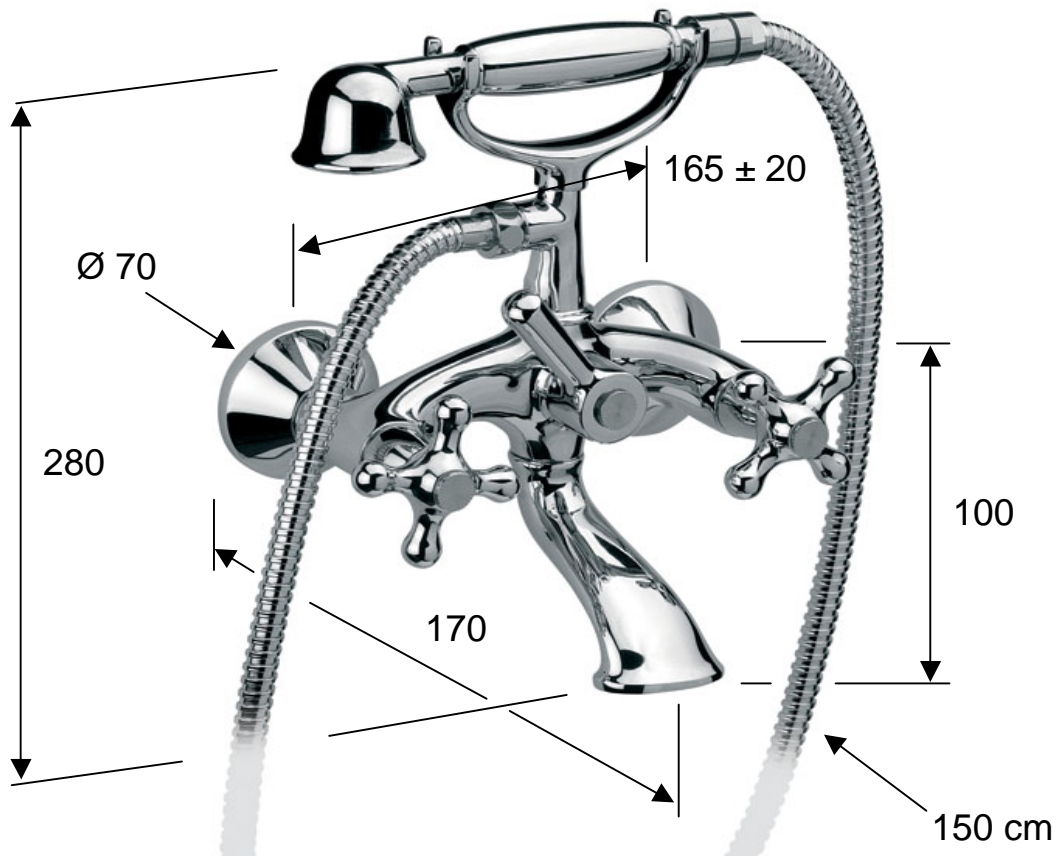

DANIEL

SCHEDA TECNICA TECHNICAL FEATURES

ART. COD.

V4101

MATERIALI / MATERIALS

OTTONE CROMATO / CHROME PLATED BRASS

CROMATURA / CHROME PLATING

UNI EN 248