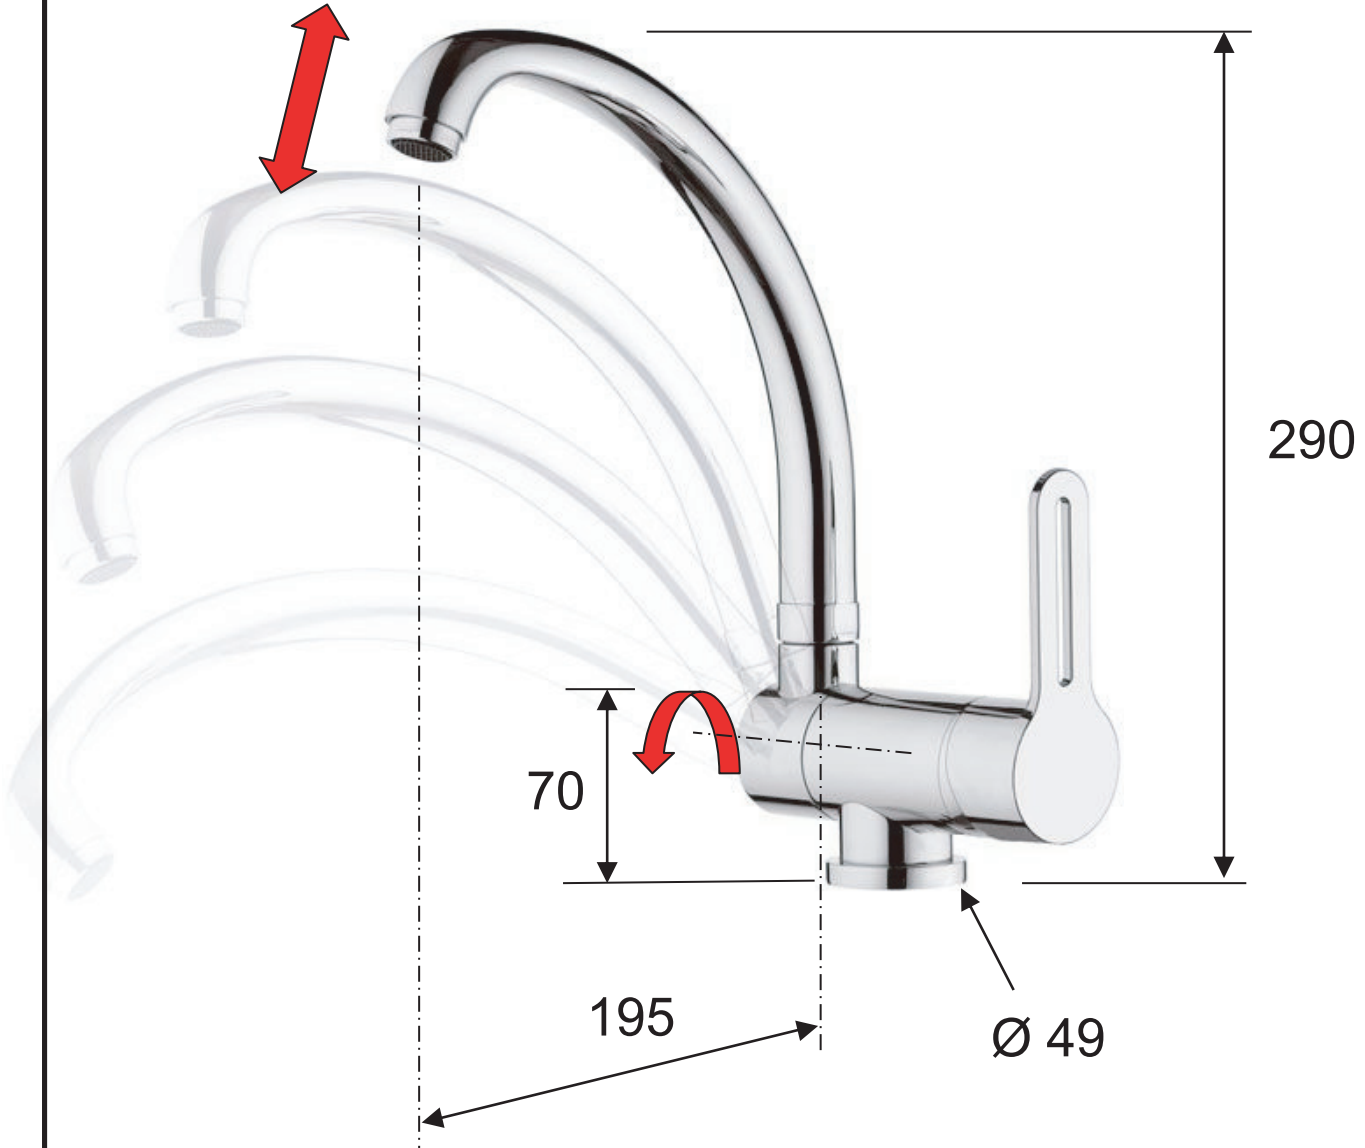

DANIEL

SCHEDA TECNICA TECHNICAL FEATURES

ART. COD.

SR614R

MATERIALI / MATERIALS

OTTONE CROMATO / CHROME PLATED BRASS

CROMATURA / CHROME PLATING

UNI EN 248