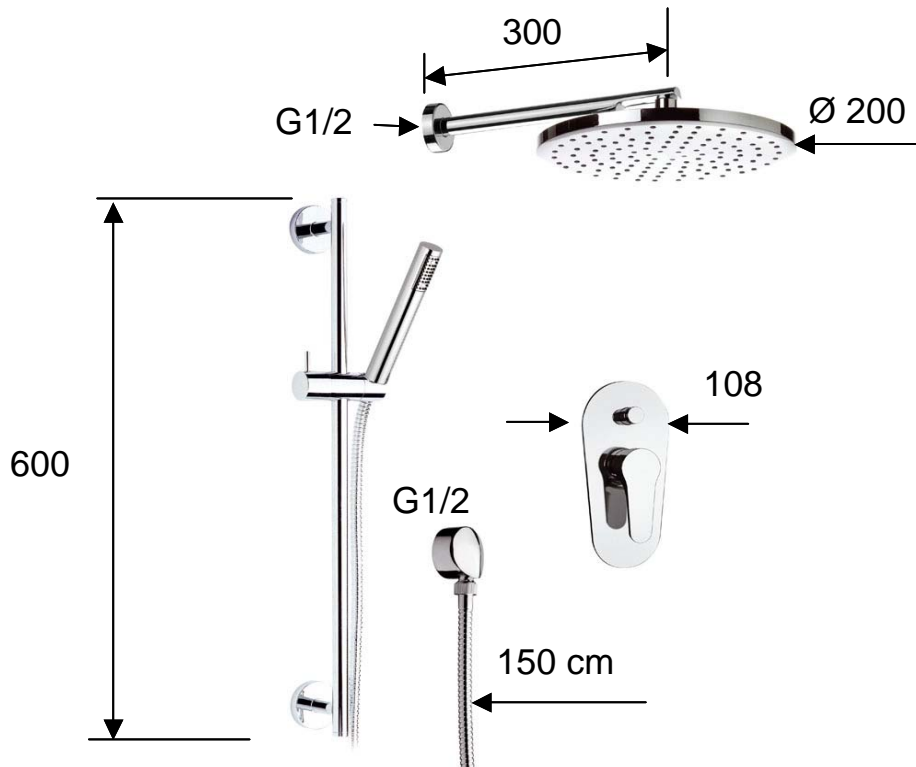

**DANIEL**

SCHEDA TECNICA TECHNICAL FEATURES

ART. COD.

**OM614Z**

**MATERIALI / MATERIALS**

OTTONE CROMATO / CHROME PLATED BRASS

**CROMATURA / CHROME PLATING**

UNI EN 248