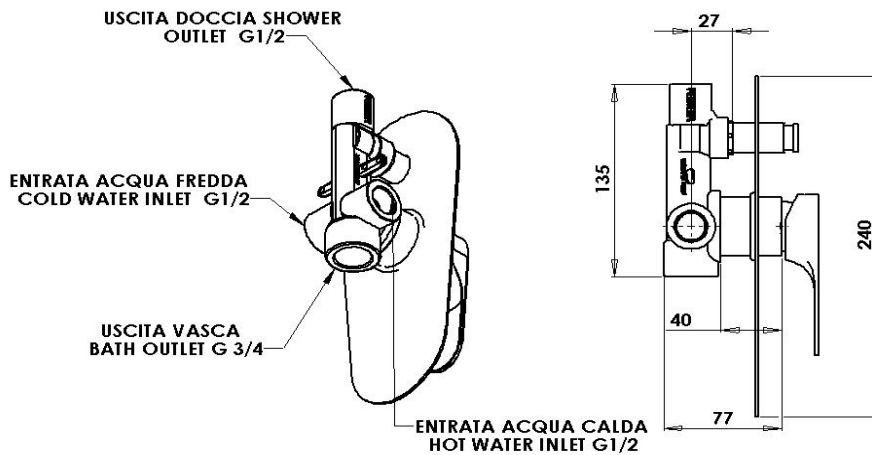

**DANIEL**

SCHEDA TECNICA TECHNICAL FEATURES

ART. COD.

**OM614Z**

**MATERIALI / MATERIALS**

OTTONE CROMATO / CHROME PLATED BRASS

**CROMATURA / CHROME PLATING**

UNI EN 248