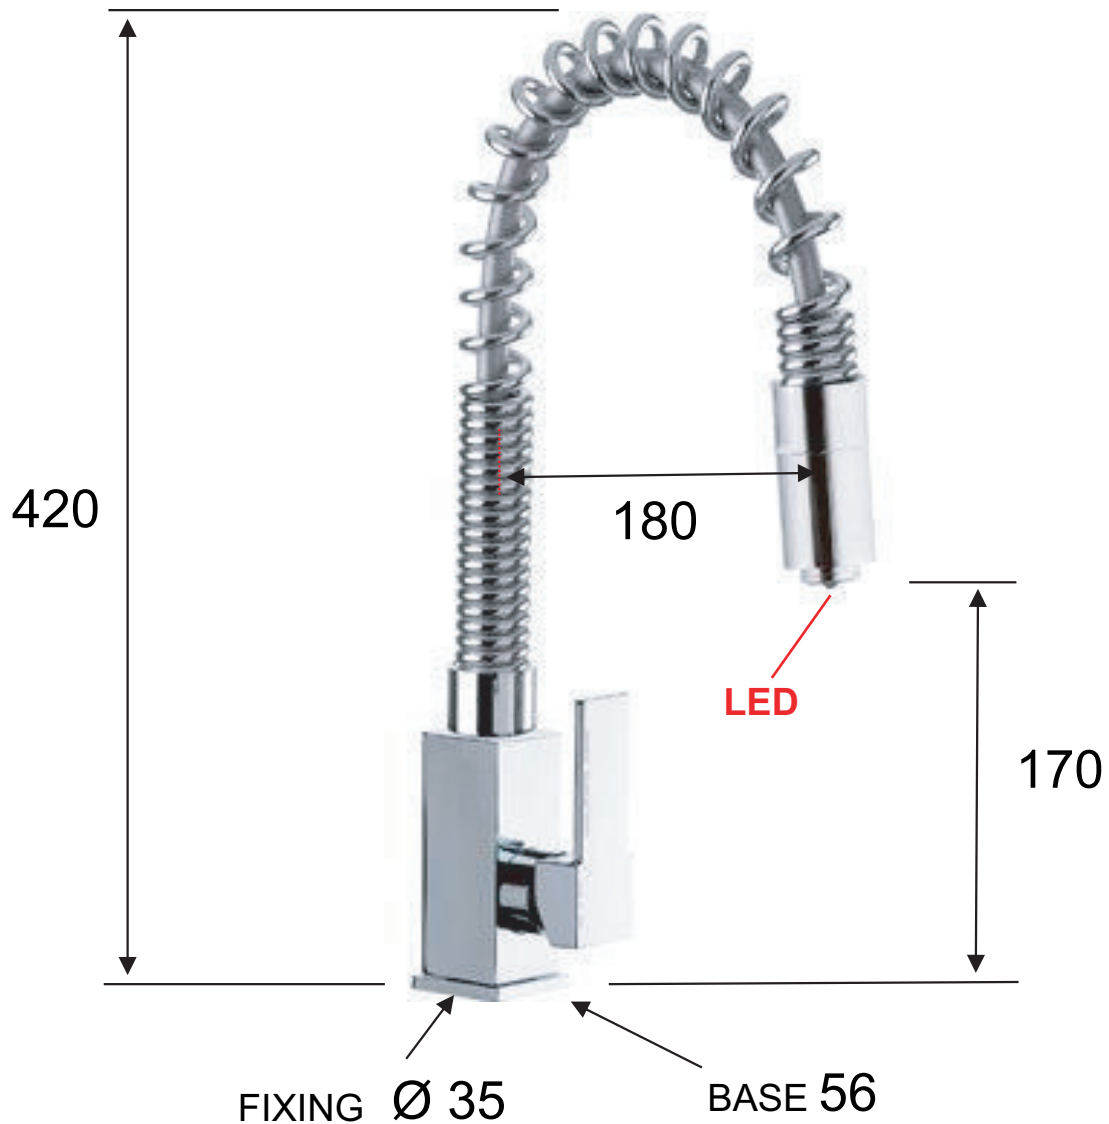

DANIEL

SCHEDA TECNICA TECHNICAL FEATURES

ART. COD.

OXL23639C

MATERIALI / MATERIALS

OTTONE CROMATO / CHROME PLATED BRASS

CROMATURA / CHROME PLATING

UNI EN 248