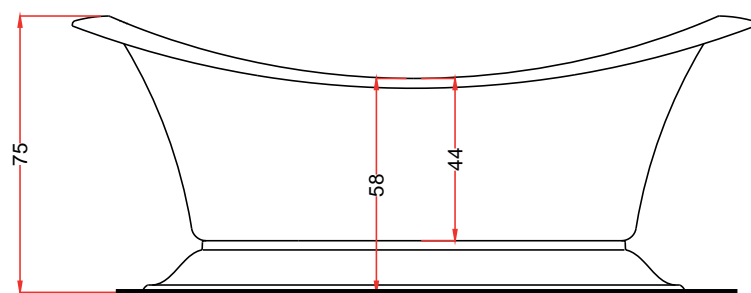

Olympia®

185x85x75h.
Peso weight 65 Kg

*Quota d'installazione consigliata
*Advised measure for installation