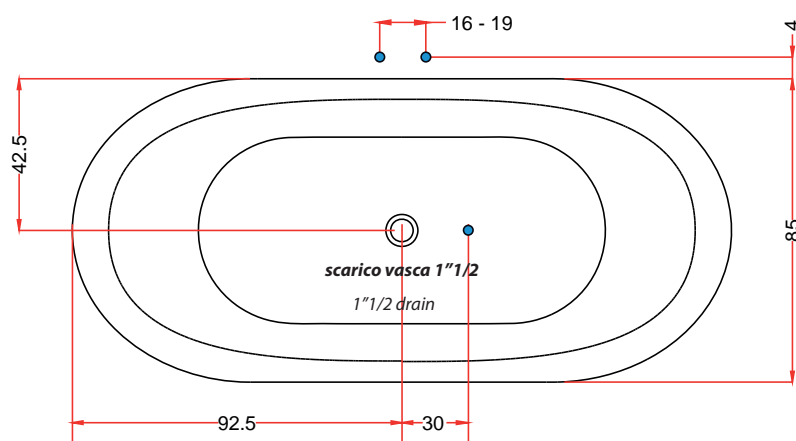

Olympia®

185x85x75h.
Peso weight 65 Kg

*Quota d'installazione consigliata
*Advised measure for installation