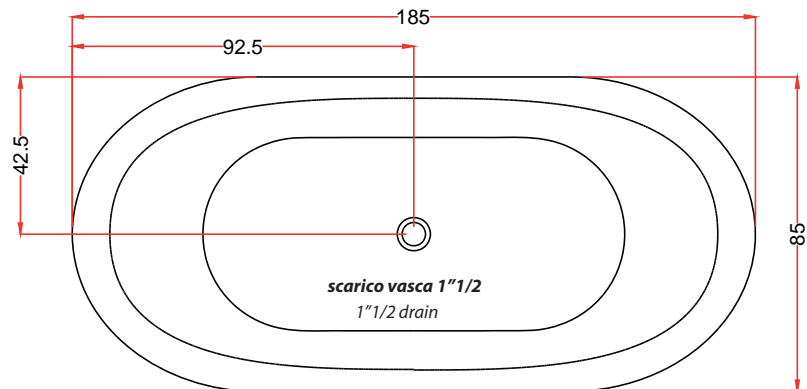

Olympia®

185x85x75h.
Peso weight 65 Kg

*Quota d'installazione consigliata
*Advised measure for installation