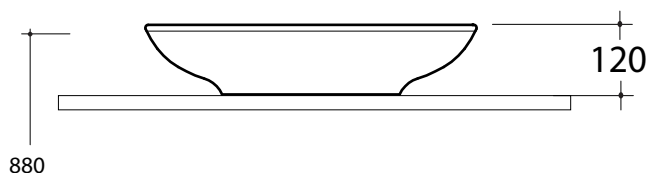

Art. LIL4B59001

\*Quota d'installazione consigliata  
\*Advised measure for installation

## CARATTERISTICHE DEL PRODOTTO / PRODUCT FEATURES

- Lavabo ovale appoggio
- Oval upon top wash basin

Art. **LIL4B59001**  
Art. **LIL4B59001**