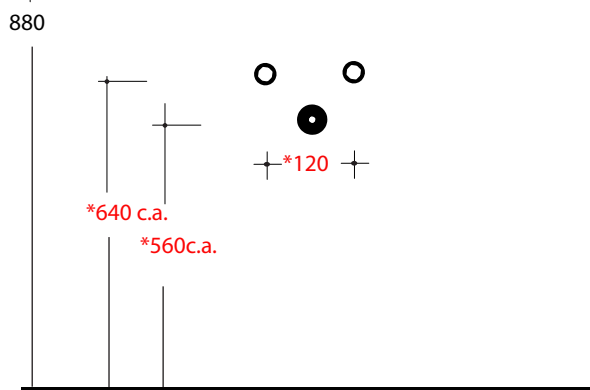

Art. LIL4B59001

\*Quota d'installazione consigliata  
\*Advised measure for installation

## CARATTERISTICHE DEL PRODOTTO / PRODUCT FEATURES

- Lavabo ovale appoggio
- Oval upon top wash basin

Art. **LIL4B59001**  
Art. **LIL4B59001**