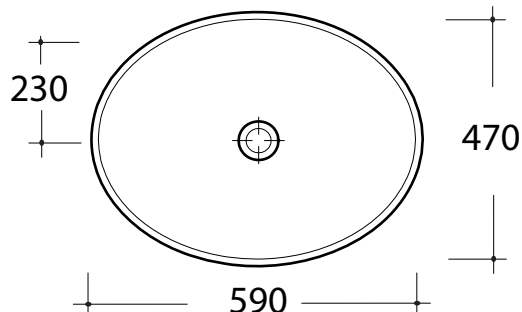

Art. LIL4B59001

\*Quota d'installazione consigliata  
\*Advised measure for installation

## CARATTERISTICHE DEL PRODOTTO / PRODUCT FEATURES

- Lavabo ovale appoggio
- Oval upon top wash basin

Art. **LIL4B59001**  
Art. **LIL4B59001**