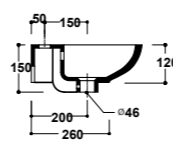

Art. 08CL

Lavabo
Washbasin
Dimensioni/Dimension: 75x45x14 cm
Peso/Weight: 18 Kg

***Quote d'installazione consigliata**
Advised measure for installation

Art. 09CL

Lavabo
Washbasin
Dimensioni/Dimension: 65x45x14 cm
Peso/Weight: 17 Kg

***Quote d'installazione consigliata**
Advised measure for installation

Art. 63CL

Lavabo
Washbasin
Dimensioni/Dimension: 55x40x14 cm
Peso/Weight: 13 Kg

***Quote d'installazione consigliata**
Advised measure for installation

Art. 64CL

Lavabo
Washbasin
Dimensioni/Dimension: 45x35x12 cm
Peso/Weight: 9 Kg

***Quote d'installazione consigliata**
Advised measure for installation

Art. 31CL

Lavabo d'appoggio
Sit-on washbasin
Dimensioni/Dimension: 66x44x12,5 cm
Peso/Weight: 13 Kg

***Quote d'installazione consigliata**
Advised measure for installation

Art. 10CL

Colonna
Pedestal
Dimensioni/Dimension: 23,5x18,5x72 cm
Peso/Weight: 11 Kg

disponibili per - available for
art.08CL / 09CL / 63CL / 64CL