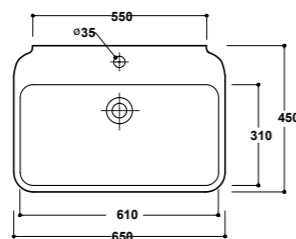

Art. 08CL

Lavabo
Washbasin
Dimensioni/Dimension: 75x45x14 cm
Peso/Weight: 18 Kg

***Quote d'installazione consigliata**
Advised measure for installation

Art. 09CL

Lavabo
Washbasin
Dimensioni/Dimension: 65x45x14 cm
Peso/Weight: 17 Kg

***Quote d'installazione consigliata**
Advised measure for installation

Art. 63CL

Lavabo
Washbasin
Dimensioni/Dimension: 55x40x14 cm
Peso/Weight: 13 Kg

***Quote d'installazione consigliata**
Advised measure for installation

Art. 64CL

Lavabo
Washbasin
Dimensioni/Dimension: 45x35x12 cm
Peso/Weight: 9 Kg

***Quote d'installazione consigliata**
Advised measure for installation

Art. 31CL

Lavabo d'appoggio
Sit-on washbasin
Dimensioni/Dimension: 66x44x12,5 cm
Peso/Weight: 13 Kg

***Quote d'installazione consigliata**
Advised measure for installation

Art. 10CL

Colonna
Pedestal
Dimensioni/Dimension: 23,5x18,5x72 cm
Peso/Weight: 11 Kg

disponibili per - available for
art.08CL / 09CL / 63CL / 64CL