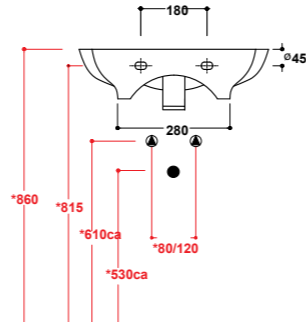

Art. 08CL

Lavabo
Washbasin
Dimensioni/Dimension: 75x45x14 cm
Peso/Weight: 18 Kg

***Quote d'installazione consigliata**
Advised measure for installation

Art. 09CL

Lavabo
Washbasin
Dimensioni/Dimension: 65x45x14 cm
Peso/Weight: 17 Kg

***Quote d'installazione consigliata**
Advised measure for installation

Art. 63CL

Lavabo
Washbasin
Dimensioni/Dimension: 55x40x14 cm
Peso/Weight: 13 Kg

***Quote d'installazione consigliata**
Advised measure for installation

***Quote d'installazione consigliata**
Advised measure for installation

Art. 10CL

Colonna
Pedestal
Dimensioni/Dimension: 23,5x18,5x72 cm
Peso/Weight: 11 Kg

disponibili per - available for
art.08CL / 09CL / 63CL / 64CL

Installazione / Installation:
filo parete / back to wall

Art. 05CL

Bidet monoforo
Bidet one hole back to wall
Dimensioni/Dimension: 36x50x42 cm
Peso/Weight: 21 Kg

***Quote d'installazione consigliata
Advised measure for installation**