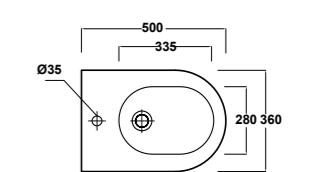

Art. 17CL

Bidet sospeso monoforo
One hole wall hung bidet
Dimensioni/Dimension: 50x36 cm
Peso/Weight: 18 Kg