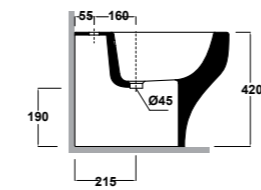

***Quote d'installazione consigliata**
Advised measure for installation

Art. 10CL

Colonna
Pedestal
Dimensioni/Dimension: 23,5x18,5x72 cm
Peso/Weight: 11 Kg

disponibili per - available for
art.08CL / 09CL / 63CL / 64CL

Art. 16CL

Semi-colonna
Semi-pedestal
Dimensioni/Dimension: 23,5x26x35,5 cm
Peso/Weight: 8 Kg

disponibili per - available for
art.08CL / 09CL / 63CL / 64CL

Art. 04CL / 12CL

Vaso e cassetta monoblocco presa fondo
Water closet pan with cistern bottom
water entrance
Dimensioni/Dimension: 62x36x87 cm
Peso/Weight: wc 32 Kg
cassetta / cistern 13 kg

Installazione / Installation:
filo parete / back to wall

Art. 03CL

Vaso a terra scarico S/P
Wc Back to wall - S/P trap
Dimensioni/Dimension: 36x50x42 cm
Peso/Weight: 24 Kg

* CURVE TECNICHE PIPE CONNECTORS
art. RASB
100 da 100 / 110
100 from 100 / 110

Installazione / Installation:
filo parete / back to wall

Art. 05CL

Bidet monoforo
Bidet one hole back to wall
Dimensioni/Dimension: 36x50x42 cm
Peso/Weight: 21 Kg

***Quote d'installazione consigliata
Advised measure for installation**