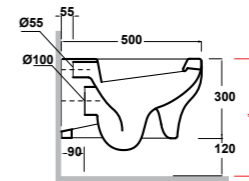

***Quote d'installazione consigliata**
Advised measure for installation

Art. 10CL

Colonna
Pedestal
Dimensioni/Dimension: 23,5x18,5x72 cm
Peso/Weight: 11 Kg

disponibili per - available for
art.08CL / 09CL / 63CL / 64CL

Installazione / Installation:
filo parete / back to wall

Art. 03CL

Vaso a terra scarico S/P
Wc Back to wall - S/P trap
Dimensioni/Dimension: 36x50x42 cm
Peso/Weight: 24 Kg

* CURVE TECNICHE PIPE CONNECTORS
art. RASB
100 da 100 / 110
100 from 100 / 110

Installazione / Installation:
filo parete / back to wall

Art. 05CL

Bidet monoforo
Bidet one hole back to wall
Dimensioni/Dimension: 36x50x42 cm
Peso/Weight: 21 Kg

***Quote d'installazione consigliata
Advised measure for installation**

Installazione / Installation:
filo parete / back to wall

Art. 15CL

Vaso sospeso
Wall-hung wc
Dimensioni/Dimension: 50x36 cm
Peso/Weight: 20 Kg

***Quote d'installazione consigliata
Advised measure for installation**