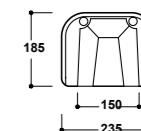

Art. 08CL

Lavabo
Washbasin
Dimensioni/Dimension: 75x45x14 cm
Peso/Weight: 18 Kg

***Quote d'installazione consigliata**
Advised measure for installation

Art. 09CL

Lavabo
Washbasin
Dimensioni/Dimension: 65x45x14 cm
Peso/Weight: 17 Kg

Art. 64CL

Lavabo
Washbasin
Dimensioni/Dimension: 45x35x12 cm
Peso/Weight: 9 Kg

***Quote d'installazione consigliata**
Advised measure for installation

Art. 31CL

Lavabo d'appoggio
Sit-on washbasin
Dimensioni/Dimension: 66x44x12,5 cm
Peso/Weight: 13 Kg

***Quote d'installazione consigliata**
Advised measure for installation

Art. 10CL

Colonna
Pedestal
Dimensioni/Dimension: 23,5x18,5x72 cm
Peso/Weight: 11 Kg

disponibili per - available for
art.08CL / 09CL / 63CL / 64CL

Art. 16CL

Semi-colonna
Semi-pedestal
Dimensioni/Dimension: 23,5x26x35,5 cm
Peso/Weight: 8 Kg

disponibili per - available for
art.08CL / 09CL / 63CL / 64CL

Art. 04CL / 12CL

Vaso e cassetta monoblocco presa fondo
Water closet pan with cistern bottom
water entrance
Dimensioni/Dimension: 62x36x87 cm
Peso/Weight: wc 32 Kg
cassetta / cistern 13 kg