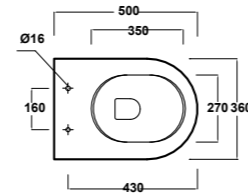

Art. 03CL

Vaso a terra scarico S/P
Wc Back to wall - S/P trap
Dimensioni/Dimension: 36x50x42 cm
Peso/Weight: 24 Kg