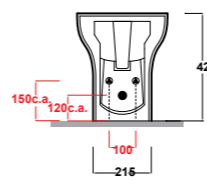

***Quote d'installazione consigliata**
Advised measure for installation

Art. 10CL

Colonna
Pedestal
Dimensioni/Dimension: 23,5x18,5x72 cm
Peso/Weight: 11 Kg

disponibili per - available for
art.08CL / 09CL / 63CL / 64CL

Art. 16CL

Semi-colonna
Semi-pedestal
Dimensioni/Dimension: 23,5x26x35,5 cm
Peso/Weight: 8 Kg

disponibili per - available for
art.08CL / 09CL / 63CL / 64CL

Art. 04CL / 12CL

Vaso e cassetta monoblocco presa fondo
Water closet pan with cistern bottom
water entrance
Dimensioni/Dimension: 62x36x87 cm
Peso/Weight: wc 32 Kg
cassetta / cistern 13 kg

Installazione / Installation:
filo parete / back to wall

Art. 03CL

Vaso a terra scarico S/P
Wc Back to wall - S/P trap
Dimensioni/Dimension: 36x50x42 cm
Peso/Weight: 24 Kg

* CURVE TECNICHE PIPE CONNECTORS
art. RASB
100 da 100 / 110
100 from 100 / 110

Installazione / Installation:
filo parete / back to wall

Art. 05CL

Bidet monoforo
Bidet one hole back to wall
Dimensioni/Dimension: 36x50x42 cm
Peso/Weight: 21 Kg

***Quote d'installazione consigliata
Advised measure for installation**