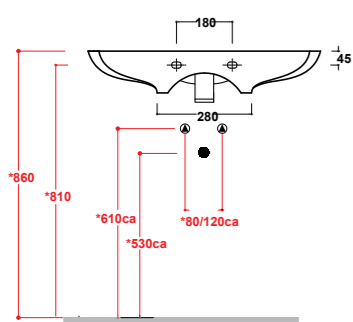

Art. 08CL

Lavabo
Washbasin
Dimensioni/Dimension: 75x45x14 cm
Peso/Weight: 18 Kg

***Quote d'installazione consigliata**
Advised measure for installation

Art. 09CL

Lavabo
Washbasin
Dimensioni/Dimension: 65x45x14 cm
Peso/Weight: 17 Kg

***Quote d'installazione consigliata**
Advised measure for installation

Art. 63CL

Lavabo
Washbasin
Dimensioni/Dimension: 55x40x14 cm
Peso/Weight: 13 Kg

***Quote d'installazione consigliata**
Advised measure for installation

***Quote d'installazione consigliata**
Advised measure for installation

Art. 10CL

Colonna
Pedestal
Dimensioni/Dimension: 23,5x18,5x72 cm
Peso/Weight: 11 Kg

disponibili per - available for
art.08CL / 09CL / 63CL / 64CL

Vista superiore
Top view

Prospetto laterale
Lateral view

Prospetto frontale
Front view

Art. ZPEN30

Pensile
Cabinet
Dimensioni/Dimension: 30x30x150 cm
Peso/Weight: 12 Kg

Vista superiore
Top view

Prospetto laterale
Lateral view