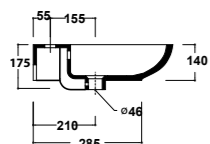

Art. 08CL

Lavabo
Washbasin
Dimensioni/Dimension: 75x45x14 cm
Peso/Weight: 18 Kg

***Quote d'installazione consigliata**
Advised measure for installation

Art. 09CL

Lavabo
Washbasin
Dimensioni/Dimension: 65x45x14 cm
Peso/Weight: 17 Kg

***Quote d'installazione consigliata**
Advised measure for installation

Art. 63CL

Lavabo
Washbasin
Dimensioni/Dimension: 55x40x14 cm
Peso/Weight: 13 Kg

***Quote d'installazione consigliata**
Advised measure for installation

Art. 64CL

Lavabo
Washbasin
Dimensioni/Dimension: 45x35x12 cm
Peso/Weight: 9 Kg

***Quote d'installazione consigliata**
Advised measure for installation

Art. 31CL

Lavabo d'appoggio
Sit-on washbasin
Dimensioni/Dimension: 66x44x12,5 cm
Peso/Weight: 13 Kg

***Quote d'installazione consigliata**
Advised measure for installation

Art. 10CL

Colonna
Pedestal
Dimensioni/Dimension: 23,5x18,5x72 cm
Peso/Weight: 11 Kg

disponibili per - available for
art.08CL / 09CL / 63CL / 64CL