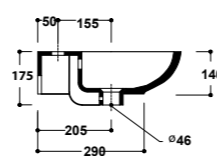

Art. 08CL

Lavabo
Washbasin
Dimensioni/Dimension: 75x45x14 cm
Peso/Weight: 18 Kg

***Quote d'installazione consigliata**
Advised measure for installation

Art. 09CL

Lavabo
Washbasin
Dimensioni/Dimension: 65x45x14 cm
Peso/Weight: 17 Kg

***Quote d'installazione consigliata**
Advised measure for installation

Art. 63CL

Lavabo
Washbasin
Dimensioni/Dimension: 55x40x14 cm
Peso/Weight: 13 Kg

***Quote d'installazione consigliata**
Advised measure for installation

Art. 64CL

Lavabo
Washbasin
Dimensioni/Dimension: 45x35x12 cm
Peso/Weight: 9 Kg

***Quote d'installazione consigliata**
Advised measure for installation

Art. 31CL

Lavabo d'appoggio
Sit-on washbasin
Dimensioni/Dimension: 66x44x12,5 cm
Peso/Weight: 13 Kg

***Quote d'installazione consigliata**
Advised measure for installation

Art. 10CL

Colonna
Pedestal
Dimensioni/Dimension: 23,5x18,5x72 cm
Peso/Weight: 11 Kg

disponibili per - available for
art.08CL / 09CL / 63CL / 64CL