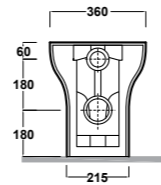

Art. 64CL

Lavabo
Washbasin
Dimensioni/Dimension: 45x35x12 cm
Peso/Weight: 9 Kg

***Quote d'installazione consigliata**
Advised measure for installation

Art. 31CL

Lavabo d'appoggio
Sit-on washbasin
Dimensioni/Dimension: 66x44x12,5 cm
Peso/Weight: 13 Kg

***Quote d'installazione consigliata**
Advised measure for installation

Art. 10CL

Colonna
Pedestal
Dimensioni/Dimension: 23,5x18,5x72 cm
Peso/Weight: 11 Kg

disponibili per - available for
art.08CL / 09CL / 63CL / 64CL

Art. 16CL

Semi-colonna
Semi-pedestal
Dimensioni/Dimension: 23,5x26x35,5 cm
Peso/Weight: 8 Kg

disponibili per - available for
art.08CL / 09CL / 63CL / 64CL

Art. 04CL / 12CL

Vaso e cassetta monoblocco presa fondo
Water closet pan with cistern bottom
water entrance
Dimensioni/Dimension: 62x36x87 cm
Peso/Weight: wc 32 Kg
cassetta / cistern 13 kg

Installazione / Installation:
filo parete / back to wall

Art. 03CL

Vaso a terra scarico S/P
Wc Back to wall - S/P trap
Dimensioni/Dimension: 36x50x42 cm
Peso/Weight: 24 Kg

* CURVE TECNICHE PIPE CONNECTORS
art. RASB
100 da 100 / 110
100 from 100 / 110