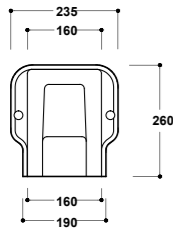

Art. 08CL

Lavabo
Washbasin
Dimensioni/Dimension: 75x45x14 cm
Peso/Weight: 18 Kg

***Quote d'installazione consigliata**
Advised measure for installation

Art. 09CL

Lavabo
Washbasin
Dimensioni/Dimension: 65x45x14 cm
Peso/Weight: 17 Kg

Art. 64CL

Lavabo
Washbasin
Dimensioni/Dimension: 45x35x12 cm
Peso/Weight: 9 Kg

***Quote d'installazione consigliata**
Advised measure for installation

Art. 31CL

Lavabo d'appoggio
Sit-on washbasin
Dimensioni/Dimension: 66x44x12,5 cm
Peso/Weight: 13 Kg

***Quote d'installazione consigliata**
Advised measure for installation

Art. 10CL

Colonna
Pedestal
Dimensioni/Dimension: 23,5x18,5x72 cm
Peso/Weight: 11 Kg

disponibili per - available for
art.08CL / 09CL / 63CL / 64CL

Art. 16CL

Semi-colonna
Semi-pedestal
Dimensioni/Dimension: 23,5x26x35,5 cm
Peso/Weight: 8 Kg

disponibili per - available for
art.08CL / 09CL / 63CL / 64CL

Art. 04CL / 12CL

Vaso e cassetta monoblocco presa fondo
Water closet pan with cistern bottom
water entrance
Dimensioni/Dimension: 62x36x87 cm
Peso/Weight: wc 32 Kg
cassetta / cistern 13 kg