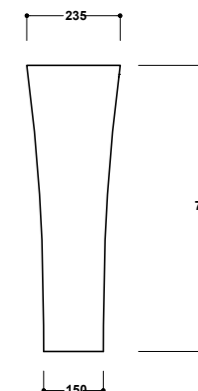

***Quote d'installazione consigliata**
Advised measure for installation

Art. 63CL

Lavabo
Washbasin
Dimensioni/Dimension: 55x40x14 cm
Peso/Weight: 13 Kg

***Quote d'installazione consigliata**
Advised measure for installation

Art. 64CL

Lavabo
Washbasin
Dimensioni/Dimension: 45x35x12 cm
Peso/Weight: 9 Kg

***Quote d'installazione consigliata**
Advised measure for installation

Art. 31CL

Lavabo d'appoggio
Sit-on washbasin
Dimensioni/Dimension: 66x44x12,5 cm
Peso/Weight: 13 Kg

***Quote d'installazione consigliata**
Advised measure for installation

Art. 10CL

Colonna
Pedestal
Dimensioni/Dimension: 23,5x18,5x72 cm
Peso/Weight: 11 Kg

disponibili per - available for
art.08CL / 09CL / 63CL / 64CL

Art. 16CL

Semi-colonna
Semi-pedestal
Dimensioni/Dimension: 23,5x26x35,5 cm
Peso/Weight: 8 Kg

disponibili per - available for
art.08CL / 09CL / 63CL / 64CL

Art. 04CL / 12CL

Vaso e cassetta monoblocco presa fondo
Water closet pan with cistern bottom
water entrance
Dimensioni/Dimension: 62x36x87 cm
Peso/Weight: wc 32 Kg
cassetta / cistern 13 kg