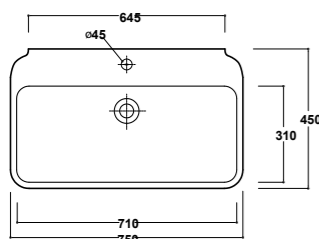

Art. 08CL

Lavabo
Washbasin
Dimensioni/Dimension: 75x45x14 cm
Peso/Weight: 18 Kg

***Quote d'installazione consigliata**
Advised measure for installation

Art. 09CL

Lavabo
Washbasin
Dimensioni/Dimension: 65x45x14 cm
Peso/Weight: 17 Kg

***Quote d'installazione consigliata**
Advised measure for installation

Art. 63CL

Lavabo
Washbasin
Dimensioni/Dimension: 55x40x14 cm
Peso/Weight: 13 Kg

***Quote d'installazione consigliata**
Advised measure for installation

Art. 64CL

Lavabo
Washbasin
Dimensioni/Dimension: 45x35x12 cm
Peso/Weight: 9 Kg

***Quote d'installazione consigliata**
Advised measure for installation

Art. 31CL

Lavabo d'appoggio
Sit-on washbasin
Dimensioni/Dimension: 66x44x12,5 cm
Peso/Weight: 13 Kg

***Quote d'installazione consigliata**
Advised measure for installation

Art. 10CL

Colonna
Pedestal
Dimensioni/Dimension: 23,5x18,5x72 cm
Peso/Weight: 11 Kg

disponibili per - available for
art.08CL / 09CL / 63CL / 64CL