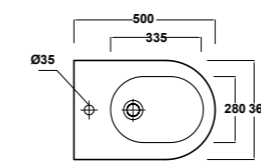

***Quote d'installazione consigliata**
Advised measure for installation

Art. 10CL

Colonna
Pedestal
Dimensioni/Dimension: 23,5x18,5x72 cm
Peso/Weight: 11 Kg

disponibili per - available for
art.08CL / 09CL / 63CL / 64CL

Art. 16CL

Semi-colonna
Semi-pedestal
Dimensioni/Dimension: 23,5x26x35,5 cm
Peso/Weight: 8 Kg

disponibili per - available for
art.08CL / 09CL / 63CL / 64CL

Art. 04CL / 12CL

Vaso e cassetta monoblocco presa fondo
Water closet pan with cistern bottom
water entrance
Dimensioni/Dimension: 62x36x87 cm
Peso/Weight: wc 32 Kg
cassetta / cistern 13 kg

Installazione / Installation:
filo parete / back to wall

Art. 03CL

Vaso a terra scarico S/P
Wc Back to wall - S/P trap
Dimensioni/Dimension: 36x50x42 cm
Peso/Weight: 24 Kg

* CURVE TECNICHE PIPE CONNECTORS
art. RASB
100 da 100 / 110
100 from 100 / 110

Installazione / Installation:
filo parete / back to wall

Art. 05CL

Bidet monoforo
Bidet one hole back to wall
Dimensioni/Dimension: 36x50x42 cm
Peso/Weight: 21 Kg

***Quote d'installazione consigliata
Advised measure for installation**