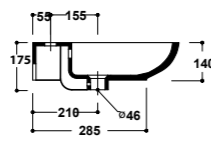

Art. 08CL

Lavabo
Washbasin
Dimensioni/Dimension: 75x45x14 cm
Peso/Weight: 18 Kg

***Quote d'installazione consigliata**
Advised measure for installation

Art. 09CL

Lavabo
Washbasin
Dimensioni/Dimension: 65x45x14 cm
Peso/Weight: 17 Kg

***Quote d'installazione consigliata**
Advised measure for installation

Art. 63CL

Lavabo
Washbasin
Dimensioni/Dimension: 55x40x14 cm
Peso/Weight: 13 Kg

***Quote d'installazione consigliata**
Advised measure for installation

Art. 64CL

Lavabo
Washbasin
Dimensioni/Dimension: 45x35x12 cm
Peso/Weight: 9 Kg

***Quote d'installazione consigliata**
Advised measure for installation

Art. 31CL

Lavabo d'appoggio
Sit-on washbasin
Dimensioni/Dimension: 66x44x12,5 cm
Peso/Weight: 13 Kg

***Quote d'installazione consigliata**
Advised measure for installation

Art. 10CL

Colonna
Pedestal
Dimensioni/Dimension: 23,5x18,5x72 cm
Peso/Weight: 11 Kg

disponibili per - available for
art.08CL / 09CL / 63CL / 64CL