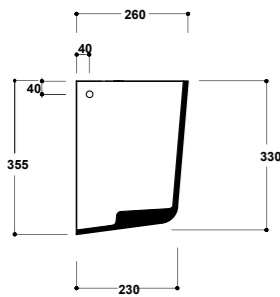

Art. 64CL

Lavabo
Washbasin
Dimensioni/Dimension: 45x35x12 cm
Peso/Weight: 9 Kg

***Quote d'installazione consigliata**
Advised measure for installation

Art. 31CL

Lavabo d'appoggio
Sit-on washbasin
Dimensioni/Dimension: 66x44x12,5 cm
Peso/Weight: 13 Kg

***Quote d'installazione consigliata**
Advised measure for installation

Art. 10CL

Colonna
Pedestal
Dimensioni/Dimension: 23,5x18,5x72 cm
Peso/Weight: 11 Kg

disponibili per - available for
art.08CL / 09CL / 63CL / 64CL

Art. 16CL

Semi-colonna
Semi-pedestal
Dimensioni/Dimension: 23,5x26x35,5 cm
Peso/Weight: 8 Kg

disponibili per - available for
art.08CL / 09CL / 63CL / 64CL

Art. 04CL / 12CL

Vaso e cassetta monoblocco presa fondo
Water closet pan with cistern bottom
water entrance
Dimensioni/Dimension: 62x36x87 cm
Peso/Weight: wc 32 Kg
cassetta / cistern 13 kg

Specchio
Mirror
Dimensioni/Dimension: 60x50 cm
Peso/Weight: 3 Kg

**Art. SPI75**

Specchio
Mirror
Dimensioni/Dimension: 75x50 cm
Peso/Weight: 3,5 Kg

**Art. SPI90**

Specchio
Mirror
Dimensioni/Dimension: 90x50 cm
Peso/Weight: 4 Kg