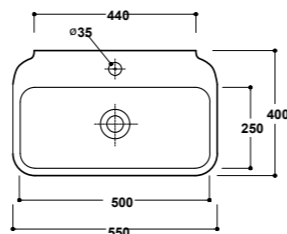

Art. 08CL

Lavabo
Washbasin
Dimensioni/Dimension: 75x45x14 cm
Peso/Weight: 18 Kg

***Quote d'installazione consigliata**
Advised measure for installation

Art. 09CL

Lavabo
Washbasin
Dimensioni/Dimension: 65x45x14 cm
Peso/Weight: 17 Kg

***Quote d'installazione consigliata**
Advised measure for installation

Art. 63CL

Lavabo
Washbasin
Dimensioni/Dimension: 55x40x14 cm
Peso/Weight: 13 Kg

***Quote d'installazione consigliata**
Advised measure for installation

Art. 64CL

Lavabo
Washbasin
Dimensioni/Dimension: 45x35x12 cm
Peso/Weight: 9 Kg

***Quote d'installazione consigliata**
Advised measure for installation

Art. 31CL

Lavabo d'appoggio
Sit-on washbasin
Dimensioni/Dimension: 66x44x12,5 cm
Peso/Weight: 13 Kg

***Quote d'installazione consigliata**
Advised measure for installation

Art. 10CL

Colonna
Pedestal
Dimensioni/Dimension: 23,5x18,5x72 cm
Peso/Weight: 11 Kg

disponibili per - available for
art.08CL / 09CL / 63CL / 64CL