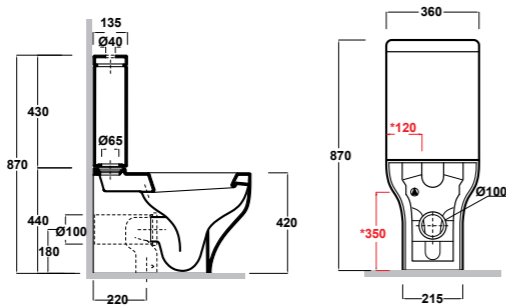

***Quote d'installazione consigliata**
Advised measure for installation

Art. 10CL

Colonna
Pedestal
Dimensioni/Dimension: 23,5x18,5x72 cm
Peso/Weight: 11 Kg

disponibili per - available for
art.08CL / 09CL / 63CL / 64CL

Art. 16CL

Semi-colonna
Semi-pedestal
Dimensioni/Dimension: 23,5x26x35,5 cm
Peso/Weight: 8 Kg

disponibili per - available for
art.08CL / 09CL / 63CL / 64CL

Art. 04CL / 12CL

Vaso e cassetta monoblocco presa fondo
Water closet pan with cistern bottom
water entrance
Dimensioni/Dimension: 62x36x87 cm
Peso/Weight: wc 32 Kg
cassetta / cistern 13 kg

Installazione / Installation:
filo parete / back to wall

Art. 03CL

Vaso a terra scarico S/P
Wc Back to wall - S/P trap
Dimensioni/Dimension: 36x50x42 cm
Peso/Weight: 24 Kg

* CURVE TECNICHE PIPE CONNECTORS
art. RASB
100 da 100 / 110
100 from 100 / 110

Installazione / Installation:
filo parete / back to wall

Art. 05CL

Bidet monoforo
Bidet one hole back to wall
Dimensioni/Dimension: 36x50x42 cm
Peso/Weight: 21 Kg

***Quote d'installazione consigliata
Advised measure for installation**