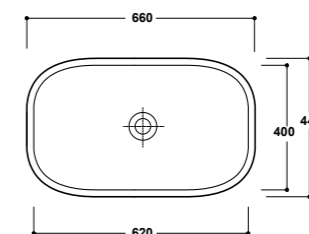

Art. 08CL

Lavabo
Washbasin
Dimensioni/Dimension: 75x45x14 cm
Peso/Weight: 18 Kg

***Quote d'installazione consigliata**
Advised measure for installation

Art. 09CL

Lavabo
Washbasin
Dimensioni/Dimension: 65x45x14 cm
Peso/Weight: 17 Kg

Art. 64CL

Lavabo
Washbasin
Dimensioni/Dimension: 45x35x12 cm
Peso/Weight: 9 Kg

***Quote d'installazione consigliata**
Advised measure for installation

Art. 31CL

Lavabo d'appoggio
Sit-on washbasin
Dimensioni/Dimension: 66x44x12,5 cm
Peso/Weight: 13 Kg

***Quote d'installazione consigliata**
Advised measure for installation

Art. 10CL

Colonna
Pedestal
Dimensioni/Dimension: 23,5x18,5x72 cm
Peso/Weight: 11 Kg

disponibili per - available for
art.08CL / 09CL / 63CL / 64CL

Art. 16CL

Semi-colonna
Semi-pedestal
Dimensioni/Dimension: 23,5x26x35,5 cm
Peso/Weight: 8 Kg

disponibili per - available for
art.08CL / 09CL / 63CL / 64CL

Art. 04CL / 12CL

Vaso e cassetta monoblocco presa fondo
Water closet pan with cistern bottom
water entrance
Dimensioni/Dimension: 62x36x87 cm
Peso/Weight: wc 32 Kg
cassetta / cistern 13 kg