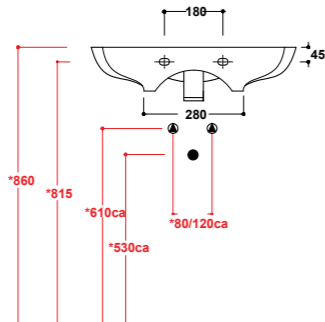

Art. 08CL

Lavabo
Washbasin
Dimensioni/Dimension: 75x45x14 cm
Peso/Weight: 18 Kg

***Quote d'installazione consigliata**
Advised measure for installation

Art. 09CL

Lavabo
Washbasin
Dimensioni/Dimension: 65x45x14 cm
Peso/Weight: 17 Kg

***Quote d'installazione consigliata**
Advised measure for installation

Art. 63CL

Lavabo
Washbasin
Dimensioni/Dimension: 55x40x14 cm
Peso/Weight: 13 Kg

***Quote d'installazione consigliata**
Advised measure for installation

***Quote d'installazione consigliata**
Advised measure for installation

Art. 10CL

Colonna
Pedestal
Dimensioni/Dimension: 23,5x18,5x72 cm
Peso/Weight: 11 Kg

disponibili per - available for
art.08CL / 09CL / 63CL / 64CL

Prospetto frontale
Front view

Art. ZTOP150

Mobile 150 cm
Cabinet 150 cm
Dimensioni/Dimension: 150x42,5x35 cm
Peso/Weight: 29 Kg

Vista superiore
Top view

Prospetto laterale
Lateral view

Prospetto frontale
Front view