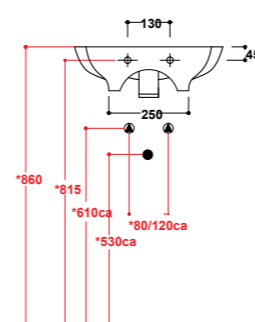

Art. 08CL

Lavabo
Washbasin
Dimensioni/Dimension: 75x45x14 cm
Peso/Weight: 18 Kg

***Quote d'installazione consigliata**
Advised measure for installation

Art. 09CL

Lavabo
Washbasin
Dimensioni/Dimension: 65x45x14 cm
Peso/Weight: 17 Kg

***Quote d'installazione consigliata**
Advised measure for installation

Art. 63CL

Lavabo
Washbasin
Dimensioni/Dimension: 55x40x14 cm
Peso/Weight: 13 Kg

***Quote d'installazione consigliata**
Advised measure for installation

Art. 64CL

Lavabo
Washbasin
Dimensioni/Dimension: 45x35x12 cm
Peso/Weight: 9 Kg

***Quote d'installazione consigliata**
Advised measure for installation

Art. 31CL

Lavabo d'appoggio
Sit-on washbasin
Dimensioni/Dimension: 66x44x12,5 cm
Peso/Weight: 13 Kg

***Quote d'installazione consigliata**
Advised measure for installation

Art. 10CL

Colonna
Pedestal
Dimensioni/Dimension: 23,5x18,5x72 cm
Peso/Weight: 11 Kg

disponibili per - available for
art.08CL / 09CL / 63CL / 64CL