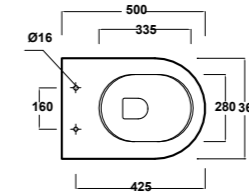

***Quote d'installazione consigliata**
Advised measure for installation

Art. 10CL

Colonna
Pedestal
Dimensioni/Dimension: 23,5x18,5x72 cm
Peso/Weight: 11 Kg

disponibili per - available for
art.08CL / 09CL / 63CL / 64CL

Art. 16CL

Semi-colonna
Semi-pedestal
Dimensioni/Dimension: 23,5x26x35,5 cm
Peso/Weight: 8 Kg

disponibili per - available for
art.08CL / 09CL / 63CL / 64CL

Art. 04CL / 12CL

Vaso e cassetta monoblocco presa fondo
Water closet pan with cistern bottom
water entrance
Dimensioni/Dimension: 62x36x87 cm
Peso/Weight: wc 32 Kg
cassetta / cistern 13 kg

Installazione / Installation:
filo parete / back to wall

Art. 05CL

Bidet monoforo
Bidet one hole back to wall
Dimensioni/Dimension: 36x50x42 cm
Peso/Weight: 21 Kg

***Quote d'installazione consigliata
Advised measure for installation**

Installazione / Installation:
filo parete / back to wall

Art. 15CL

Vaso sospeso
Wall-hung wc
Dimensioni/Dimension: 50x36 cm
Peso/Weight: 20 Kg

***Quote d'installazione consigliata
Advised measure for installation**