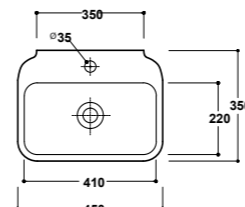

Art. 08CL

Lavabo
Washbasin
Dimensioni/Dimension: 75x45x14 cm
Peso/Weight: 18 Kg

***Quote d'installazione consigliata**
Advised measure for installation

Art. 09CL

Lavabo
Washbasin
Dimensioni/Dimension: 65x45x14 cm
Peso/Weight: 17 Kg

***Quote d'installazione consigliata**
Advised measure for installation

Art. 63CL

Lavabo
Washbasin
Dimensioni/Dimension: 55x40x14 cm
Peso/Weight: 13 Kg

***Quote d'installazione consigliata**
Advised measure for installation

Art. 64CL

Lavabo
Washbasin
Dimensioni/Dimension: 45x35x12 cm
Peso/Weight: 9 Kg

***Quote d'installazione consigliata**
Advised measure for installation

Art. 31CL

Lavabo d'appoggio
Sit-on washbasin
Dimensioni/Dimension: 66x44x12,5 cm
Peso/Weight: 13 Kg

***Quote d'installazione consigliata**
Advised measure for installation

Art. 10CL

Colonna
Pedestal
Dimensioni/Dimension: 23,5x18,5x72 cm
Peso/Weight: 11 Kg

disponibili per - available for
art.08CL / 09CL / 63CL / 64CL