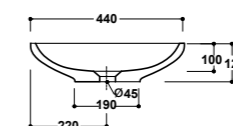

Art. 08CL

Lavabo
Washbasin
Dimensioni/Dimension: 75x45x14 cm
Peso/Weight: 18 Kg

***Quote d'installazione consigliata**
Advised measure for installation

Art. 09CL

Lavabo
Washbasin
Dimensioni/Dimension: 65x45x14 cm
Peso/Weight: 17 Kg

Art. 64CL

Lavabo
Washbasin
Dimensioni/Dimension: 45x35x12 cm
Peso/Weight: 9 Kg

***Quote d'installazione consigliata**
Advised measure for installation

Art. 31CL

Lavabo d'appoggio
Sit-on washbasin
Dimensioni/Dimension: 66x44x12,5 cm
Peso/Weight: 13 Kg

***Quote d'installazione consigliata**
Advised measure for installation

Art. 10CL

Colonna
Pedestal
Dimensioni/Dimension: 23,5x18,5x72 cm
Peso/Weight: 11 Kg

disponibili per - available for
art.08CL / 09CL / 63CL / 64CL

Art. 16CL

Semi-colonna
Semi-pedestal
Dimensioni/Dimension: 23,5x26x35,5 cm
Peso/Weight: 8 Kg

disponibili per - available for
art.08CL / 09CL / 63CL / 64CL

Art. 04CL / 12CL

Vaso e cassetta monoblocco presa fondo
Water closet pan with cistern bottom
water entrance
Dimensioni/Dimension: 62x36x87 cm
Peso/Weight: wc 32 Kg
cassetta / cistern 13 kg