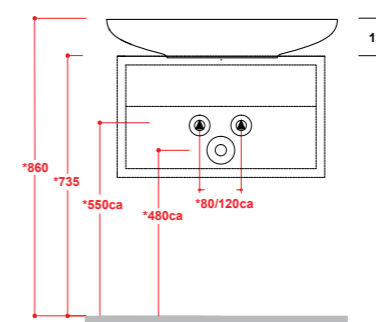

Art. 08CL

Lavabo
Washbasin
Dimensioni/Dimension: 75x45x14 cm
Peso/Weight: 18 Kg

***Quote d'installazione consigliata**
Advised measure for installation

Art. 09CL

Lavabo
Washbasin
Dimensioni/Dimension: 65x45x14 cm
Peso/Weight: 17 Kg

Art. 64CL

Lavabo
Washbasin
Dimensioni/Dimension: 45x35x12 cm
Peso/Weight: 9 Kg

***Quote d'installazione consigliata**
Advised measure for installation

Art. 31CL

Lavabo d'appoggio
Sit-on washbasin
Dimensioni/Dimension: 66x44x12,5 cm
Peso/Weight: 13 Kg

***Quote d'installazione consigliata**
Advised measure for installation

Art. 10CL

Colonna
Pedestal
Dimensioni/Dimension: 23,5x18,5x72 cm
Peso/Weight: 11 Kg

disponibili per - available for
art.08CL / 09CL / 63CL / 64CL

Art. 16CL

Semi-colonna
Semi-pedestal
Dimensioni/Dimension: 23,5x26x35,5 cm
Peso/Weight: 8 Kg

disponibili per - available for
art.08CL / 09CL / 63CL / 64CL

Art. 04CL / 12CL

Vaso e cassetta monoblocco presa fondo
Water closet pan with cistern bottom
water entrance
Dimensioni/Dimension: 62x36x87 cm
Peso/Weight: wc 32 Kg
cassetta / cistern 13 kg