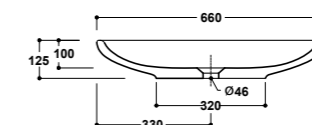

Art. 08CL

Lavabo
Washbasin
Dimensioni/Dimension: 75x45x14 cm
Peso/Weight: 18 Kg

***Quote d'installazione consigliata**
Advised measure for installation

Art. 09CL

Lavabo
Washbasin
Dimensioni/Dimension: 65x45x14 cm
Peso/Weight: 17 Kg

Art. 64CL

Lavabo
Washbasin
Dimensioni/Dimension: 45x35x12 cm
Peso/Weight: 9 Kg

***Quote d'installazione consigliata**
Advised measure for installation

Art. 31CL

Lavabo d'appoggio
Sit-on washbasin
Dimensioni/Dimension: 66x44x12,5 cm
Peso/Weight: 13 Kg

***Quote d'installazione consigliata**
Advised measure for installation

Art. 10CL

Colonna
Pedestal
Dimensioni/Dimension: 23,5x18,5x72 cm
Peso/Weight: 11 Kg

disponibili per - available for
art.08CL / 09CL / 63CL / 64CL

Art. 16CL

Semi-colonna
Semi-pedestal
Dimensioni/Dimension: 23,5x26x35,5 cm
Peso/Weight: 8 Kg

disponibili per - available for
art.08CL / 09CL / 63CL / 64CL

Art. 04CL / 12CL

Vaso e cassetta monoblocco presa fondo
Water closet pan with cistern bottom
water entrance
Dimensioni/Dimension: 62x36x87 cm
Peso/Weight: wc 32 Kg
cassetta / cistern 13 kg