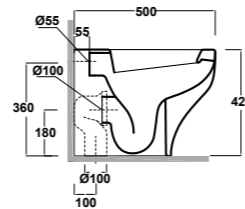

Art. 64CL

Lavabo
Washbasin
Dimensioni/Dimension: 45x35x12 cm
Peso/Weight: 9 Kg

***Quote d'installazione consigliata**
Advised measure for installation

Art. 31CL

Lavabo d'appoggio
Sit-on washbasin
Dimensioni/Dimension: 66x44x12,5 cm
Peso/Weight: 13 Kg

***Quote d'installazione consigliata**
Advised measure for installation

Art. 10CL

Colonna
Pedestal
Dimensioni/Dimension: 23,5x18,5x72 cm
Peso/Weight: 11 Kg

disponibili per - available for
art.08CL / 09CL / 63CL / 64CL

Art. 16CL

Semi-colonna
Semi-pedestal
Dimensioni/Dimension: 23,5x26x35,5 cm
Peso/Weight: 8 Kg

disponibili per - available for
art.08CL / 09CL / 63CL / 64CL

Art. 04CL / 12CL

Vaso e cassetta monoblocco presa fondo
Water closet pan with cistern bottom
water entrance
Dimensioni/Dimension: 62x36x87 cm
Peso/Weight: wc 32 Kg
cassetta / cistern 13 kg

Installazione / Installation:
filo parete / back to wall

Art. 03CL

Vaso a terra scarico S/P
Wc Back to wall - S/P trap
Dimensioni/Dimension: 36x50x42 cm
Peso/Weight: 24 Kg

* CURVE TECNICHE PIPE CONNECTORS
art. RASB
100 da 100 / 110
100 from 100 / 110