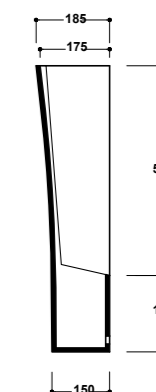

Art. 08CL

Lavabo
Washbasin
Dimensioni/Dimension: 75x45x14 cm
Peso/Weight: 18 Kg

***Quote d'installazione consigliata**
Advised measure for installation

Art. 09CL

Lavabo
Washbasin
Dimensioni/Dimension: 65x45x14 cm
Peso/Weight: 17 Kg

Art. 64CL

Lavabo
Washbasin
Dimensioni/Dimension: 45x35x12 cm
Peso/Weight: 9 Kg

***Quote d'installazione consigliata**
Advised measure for installation

Art. 31CL

Lavabo d'appoggio
Sit-on washbasin
Dimensioni/Dimension: 66x44x12,5 cm
Peso/Weight: 13 Kg

***Quote d'installazione consigliata**
Advised measure for installation

Art. 10CL

Colonna
Pedestal
Dimensioni/Dimension: 23,5x18,5x72 cm
Peso/Weight: 11 Kg

disponibili per - available for
art.08CL / 09CL / 63CL / 64CL

Art. 16CL

Semi-colonna
Semi-pedestal
Dimensioni/Dimension: 23,5x26x35,5 cm
Peso/Weight: 8 Kg

disponibili per - available for
art.08CL / 09CL / 63CL / 64CL

Art. 04CL / 12CL

Vaso e cassetta monoblocco presa fondo
Water closet pan with cistern bottom
water entrance
Dimensioni/Dimension: 62x36x87 cm
Peso/Weight: wc 32 Kg
cassetta / cistern 13 kg