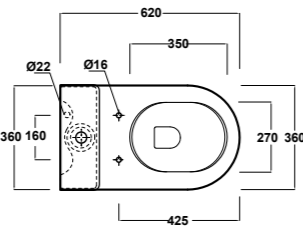

Art. 64CL

Lavabo
Washbasin
Dimensioni/Dimension: 45x35x12 cm
Peso/Weight: 9 Kg

***Quote d'installazione consigliata**
Advised measure for installation

Art. 31CL

Lavabo d'appoggio
Sit-on washbasin
Dimensioni/Dimension: 66x44x12,5 cm
Peso/Weight: 13 Kg

***Quote d'installazione consigliata**
Advised measure for installation

Art. 10CL

Colonna
Pedestal
Dimensioni/Dimension: 23,5x18,5x72 cm
Peso/Weight: 11 Kg

disponibili per - available for
art.08CL / 09CL / 63CL / 64CL

Art. 16CL

Semi-colonna
Semi-pedestal
Dimensioni/Dimension: 23,5x26x35,5 cm
Peso/Weight: 8 Kg

disponibili per - available for
art.08CL / 09CL / 63CL / 64CL

Art. 04CL / 12CL

Vaso e cassetta monoblocco presa fondo
Water closet pan with cistern bottom
water entrance
Dimensioni/Dimension: 62x36x87 cm
Peso/Weight: wc 32 Kg
cassetta / cistern 13 kg

Installazione / Installation:
filo parete / back to wall

Art. 05CL

Bidet monoforo
Bidet one hole back to wall
Dimensioni/Dimension: 36x50x42 cm
Peso/Weight: 21 Kg

***Quote d'installazione consigliata
Advised measure for installation**