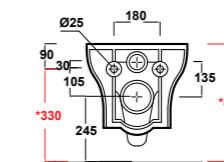

***Quote d'installazione consigliata**
Advised measure for installation

Art. 10CL

Colonna
Pedestal
Dimensioni/Dimension: 23,5x18,5x72 cm
Peso/Weight: 11 Kg

disponibili per - available for
art.08CL / 09CL / 63CL / 64CL

Installazione / Installation:
filo parete / back to wall

Art. 03CL

Vaso a terra scarico S/P
Wc Back to wall - S/P trap
Dimensioni/Dimension: 36x50x42 cm
Peso/Weight: 24 Kg

* CURVE TECNICHE PIPE CONNECTORS
art. RASB
100 da 100 / 110
100 from 100 / 110

Installazione / Installation:
filo parete / back to wall

Art. 05CL

Bidet monoforo
Bidet one hole back to wall
Dimensioni/Dimension: 36x50x42 cm
Peso/Weight: 21 Kg

***Quote d'installazione consigliata
Advised measure for installation**

Installazione / Installation:
filo parete / back to wall

Art. 15CL

Vaso sospeso
Wall-hung wc
Dimensioni/Dimension: 50x36 cm
Peso/Weight: 20 Kg

***Quote d'installazione consigliata
Advised measure for installation**