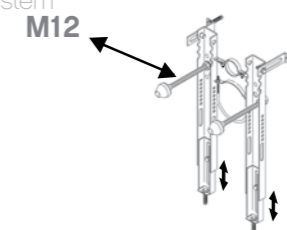

***Quote d'installazione consigliata
 Advised measure for installation**

* CURVE TECNICHE PIPE CONNECTORS	
art. RASB	art. RARI
200 da 190 / 210	200 da 200 / 250
200 from 190 / 210	200 from 200 / 250

Art. 03NI

Vaso a terra scarico S/P
 Wc back to wall - S/P trap
 Dimensioni/Dimension: 55x37x42 cm
 Peso/Weight: 25 Kg

* CURVE TECNICHE PIPE CONNECTORS	
art. RASB	
100 da 90 / 100	
100 from 90 / 100	

Art. 05NI

Bidet monoforo
 Bidet one hole back to wall
 Dimensioni/Dimension: 55x37x42 cm
 Peso/Weight: 22 Kg

Art. 15NI

Vaso sospeso
 Wall hung wc
 Dimensioni/Dimension: 54x37 cm
 Peso/Weight: 22 Kg

***Quote d'installazione consigliata
 Advised measure for installation**

Art. FPVF
 Sistema di fissaggio "premium"
 "Premium" fixing system