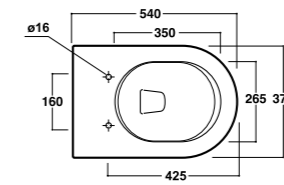

Art. 1040

Colonna Federica/Nicole per lavabo
 08NI / 29NI
 Federica/Nicole full pedestal for washbasin
 08NI / 29NI
 Dimensioni/Dimension: 20,5x17,5x68 cm
 Peso/Weight: 13 Kg

Art. 04NI / 12NI

Vaso e cassetta monoblocco presa fondo
 Water closet pan with cistern bottom
 water entrance
 Dimensioni/Dimension: 64x37x88 cm
 Peso/Weight: wc 32 Kg
 cassetta / cistern 13 kg

Vaso a terra scarico S/P
 Wc back to wall - S/P trap
 Dimensioni/Dimension: 55x37x42 cm
 Peso/Weight: 25 Kg

* CURVE TECNICHE PIPE CONNECTORS	
art. RASB	
100 da 90 / 100	
100 from 90 / 100	

Art. 05NI

Bidet monoforo
 Bidet one hole back to wall
 Dimensioni/Dimension: 55x37x42 cm
 Peso/Weight: 22 Kg

Art. 15NI

Vaso sospeso
 Wall hung wc
 Dimensioni/Dimension: 54x37 cm
 Peso/Weight: 22 Kg

***Quote d'installazione consigliata
 Advised measure for installation**

Art. FPVF
 Sistema di fissaggio "premium"
 "Premium" fixing system

Art. 17NI

Bidet sospeso monoforo
 One hole wall hung bidet
 Dimensioni/Dimension: 54x37 cm
 Peso/Weight: 20 Kg

***Quote d'installazione consigliata
 Advised measure for installation**

Art. FXVF
 Sistema di fissaggio "L"
 "L" fixing system