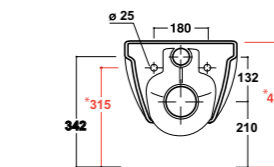

Art. 32NI

Lavabo foro rubinetto dx o sx
 Washbasin, dx or sx tap hole
 Dimensioni/Dimension: 36x26x14,5 cm
 Peso/Weight: 16 Kg

***Quote d'installazione consigliata**
Advised measure for installation

Installazione / Installation:
 sospeso / wall hung

Art. 1040

Colonna Federica/Nicole per lavabo
 08NI / 29NI
 Federica/Nicole full pedestal for washbasin
 08NI / 29NI
 Dimensioni/Dimension: 20,5x17,5x68 cm
 Peso/Weight: 13 Kg

Art. 04NI / 12NI

Vaso e cassetta monoblocco presa fondo
 Water closet pan with cistern bottom
 water entrance
 Dimensioni/Dimension: 64x37x88 cm
 Peso/Weight: wc 32 Kg
 cassetta / cistern 13 kg

Vaso a terra scarico S/P
 Wc back to wall - S/P trap
 Dimensioni/Dimension: 55x37x42 cm
 Peso/Weight: 25 Kg

* CURVE TECNICHE PIPE CONNECTORS	
art. RASB	
100 da 90 / 100	
100 from 90 / 100	

Art. 05NI

Bidet monoforo
 Bidet one hole back to wall
 Dimensioni/Dimension: 55x37x42 cm
 Peso/Weight: 22 Kg

Art. 15NI

Vaso sospeso
 Wall hung wc
 Dimensioni/Dimension: 54x37 cm
 Peso/Weight: 22 Kg

***Quote d'installazione consigliata
 Advised measure for installation**

Art. FPVF
 Sistema di fissaggio "premium"
 "Premium" fixing system