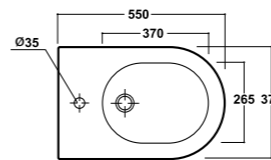

Art. 32NI

Lavabo foro rubinetto dx o sx
 Washbasin, dx or sx tap hole
 Dimensioni/Dimension: 36x26x14,5 cm
 Peso/Weight: 16 Kg

***Quote d'installazione consigliata**
Advised measure for installation

Installazione / Installation:
 sospeso / wall hung

Art. 1040

Colonna Federica/Nicole per lavabo
 08NI / 29NI
 Federica/Nicole full pedestal for washbasin
 08NI / 29NI
 Dimensioni/Dimension: 20,5x17,5x68 cm
 Peso/Weight: 13 Kg

Art. 04NI / 12NI

Vaso e cassetta monoblocco presa fondo
 Water closet pan with cistern bottom
 water entrance
 Dimensioni/Dimension: 64x37x88 cm
 Peso/Weight: wc 32 Kg
 cassetta / cistern 13 kg

***Quote d'installazione consigliata
 Advised measure for installation**

* CURVE TECNICHE PIPE CONNECTORS	
art. RASB	art. RARI
200 da 190 / 210	200 da 200 / 250
200 from 190 / 210	200 from 200 / 250

Art. 03NI

Vaso a terra scarico S/P
 Wc back to wall - S/P trap
 Dimensioni/Dimension: 55x37x42 cm
 Peso/Weight: 25 Kg

* CURVE TECNICHE PIPE CONNECTORS	
art. RASB	
100 da 90 / 100	
100 from 90 / 100	

Art. 05NI

Bidet monoforo
 Bidet one hole back to wall
 Dimensioni/Dimension: 55x37x42 cm
 Peso/Weight: 22 Kg