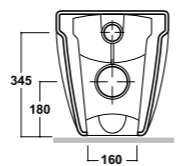

Art. 29NI

Lavabo monoforo
 One hole washbasin
 Dimensioni/Dimension: 50x40x18,5 cm
 Peso/Weight: 18 Kg

***Quote d'installazione consigliata**
Advised measure for installation

Installazione / Installation:
 sospeso - appoggio - su colonna
 wall hung - sit-on - on full pedestal

Art. 32NI

Lavabo foro rubinetto dx o sx
 Washbasin, dx or sx tap hole
 Dimensioni/Dimension: 36x26x14,5 cm
 Peso/Weight: 16 Kg

***Quote d'installazione consigliata**
Advised measure for installation

Installazione / Installation:
 sospeso / wall hung

Art. 1040

Colonna Federica/Nicole per lavabo
 08NI / 29NI
 Federica/Nicole full pedestal for washbasin
 08NI / 29NI
 Dimensioni/Dimension: 20,5x17,5x68 cm
 Peso/Weight: 13 Kg

Art. 04NI / 12NI

Vaso e cassetta monoblocco presa fondo
 Water closet pan with cistern bottom
 water entrance
 Dimensioni/Dimension: 64x37x88 cm
 Peso/Weight: wc 32 Kg
 cassetta / cistern 13 kg

Vaso a terra scarico S/P
 Wc back to wall - S/P trap
 Dimensioni/Dimension: 55x37x42 cm
 Peso/Weight: 25 Kg

* CURVE TECNICHE PIPE CONNECTORS	
art. RASB	
100 da 90 / 100	
100 from 90 / 100	

Art. 05NI

Bidet monoforo
 Bidet one hole back to wall
 Dimensioni/Dimension: 55x37x42 cm
 Peso/Weight: 22 Kg