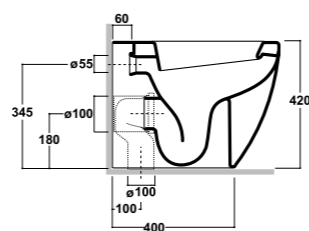

Art. 29NI

Lavabo monoforo
 One hole washbasin
 Dimensioni/Dimension: 50x40x18,5 cm
 Peso/Weight: 18 Kg

***Quote d'installazione consigliata**
Advised measure for installation

Installazione / Installation:
 sospeso - appoggio - su colonna
 wall hung - sit-on - on full pedestal

Art. 32NI

Lavabo foro rubinetto dx o sx
 Washbasin, dx or sx tap hole
 Dimensioni/Dimension: 36x26x14,5 cm
 Peso/Weight: 16 Kg

***Quote d'installazione consigliata**
Advised measure for installation

Installazione / Installation:
 sospeso / wall hung

Art. 1040

Colonna Federica/Nicole per lavabo
 08NI / 29NI
 Federica/Nicole full pedestal for washbasin
 08NI / 29NI
 Dimensioni/Dimension: 20,5x17,5x68 cm
 Peso/Weight: 13 Kg

Art. 04NI / 12NI

Vaso e cassetta monoblocco presa fondo
 Water closet pan with cistern bottom
 water entrance
 Dimensioni/Dimension: 64x37x88 cm
 Peso/Weight: wc 32 Kg
 cassetta / cistern 13 kg

Vaso a terra scarico S/P
 Wc back to wall - S/P trap
 Dimensioni/Dimension: 55x37x42 cm
 Peso/Weight: 25 Kg

* CURVE TECNICHE PIPE CONNECTORS	
art. RASB	
100 da 90 / 100	
100 from 90 / 100	

Art. 05NI

Bidet monoforo
 Bidet one hole back to wall
 Dimensioni/Dimension: 55x37x42 cm
 Peso/Weight: 22 Kg