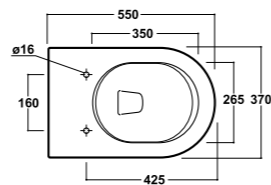

Art. 29NI

Lavabo monoforo
 One hole washbasin
 Dimensioni/Dimension: 50x40x18,5 cm
 Peso/Weight: 18 Kg

***Quote d'installazione consigliata**
Advised measure for installation

Installazione / Installation:
 sospeso - appoggio - su colonna
 wall hung - sit-on - on full pedestal

Art. 32NI

Lavabo foro rubinetto dx o sx
 Washbasin, dx or sx tap hole
 Dimensioni/Dimension: 36x26x14,5 cm
 Peso/Weight: 16 Kg

***Quote d'installazione consigliata**
Advised measure for installation

Installazione / Installation:
 sospeso / wall hung

Art. 1040

Colonna Federica/Nicole per lavabo
 08NI / 29NI
 Federica/Nicole full pedestal for washbasin
 08NI / 29NI
 Dimensioni/Dimension: 20,5x17,5x68 cm
 Peso/Weight: 13 Kg

Art. 04NI / 12NI

Vaso e cassetta monoblocco presa fondo
 Water closet pan with cistern bottom
 water entrance
 Dimensioni/Dimension: 64x37x88 cm
 Peso/Weight: wc 32 Kg
 cassetta / cistern 13 kg

Vaso a terra scarico S/P
 Wc back to wall - S/P trap
 Dimensioni/Dimension: 55x37x42 cm
 Peso/Weight: 25 Kg

* CURVE TECNICHE PIPE CONNECTORS	
art. RASB	
100 da 90 / 100	
100 from 90 / 100	

Art. 05NI

Bidet monoforo
 Bidet one hole back to wall
 Dimensioni/Dimension: 55x37x42 cm
 Peso/Weight: 22 Kg