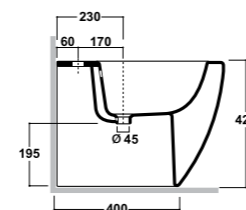

Art. 32NI

Lavabo foro rubinetto dx o sx
 Washbasin, dx or sx tap hole
 Dimensioni/Dimension: 36x26x14,5 cm
 Peso/Weight: 16 Kg

***Quote d'installazione consigliata**
Advised measure for installation

Installazione / Installation:
 sospeso / wall hung

Art. 1040

Colonna Federica/Nicole per lavabo
 08NI / 29NI
 Federica/Nicole full pedestal for washbasin
 08NI / 29NI
 Dimensioni/Dimension: 20,5x17,5x68 cm
 Peso/Weight: 13 Kg

Art. 04NI / 12NI

Vaso e cassetta monoblocco presa fondo
 Water closet pan with cistern bottom
 water entrance
 Dimensioni/Dimension: 64x37x88 cm
 Peso/Weight: wc 32 Kg
 cassetta / cistern 13 kg

***Quote d'installazione consigliata
 Advised measure for installation**

* CURVE TECNICHE PIPE CONNECTORS	
art. RASB	art. RARI
200 da 190 / 210	200 da 200 / 250
200 from 190 / 210	200 from 200 / 250

Art. 03NI

Vaso a terra scarico S/P
 Wc back to wall - S/P trap
 Dimensioni/Dimension: 55x37x42 cm
 Peso/Weight: 25 Kg

* CURVE TECNICHE PIPE CONNECTORS	
art. RASB	
100 da 90 / 100	
100 from 90 / 100	

Art. 05NI

Bidet monoforo
 Bidet one hole back to wall
 Dimensioni/Dimension: 55x37x42 cm
 Peso/Weight: 22 Kg