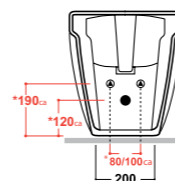

Art. 32NI

Lavabo foro rubinetto dx o sx
 Washbasin, dx or sx tap hole
 Dimensioni/Dimension: 36x26x14,5 cm
 Peso/Weight: 16 Kg

***Quote d'installazione consigliata**
Advised measure for installation

Installazione / Installation:
 sospeso / wall hung

Art. 1040

Colonna Federica/Nicole per lavabo
 08NI / 29NI
 Federica/Nicole full pedestal for washbasin
 08NI / 29NI
 Dimensioni/Dimension: 20,5x17,5x68 cm
 Peso/Weight: 13 Kg

Art. 04NI / 12NI

Vaso e cassetta monoblocco presa fondo
 Water closet pan with cistern bottom
 water entrance
 Dimensioni/Dimension: 64x37x88 cm
 Peso/Weight: wc 32 Kg
 cassetta / cistern 13 kg

Vaso a terra scarico S/P
 Wc back to wall - S/P trap
 Dimensioni/Dimension: 55x37x42 cm
 Peso/Weight: 25 Kg

* CURVE TECNICHE PIPE CONNECTORS	
art. RASB	
100 da 90 / 100	
100 from 90 / 100	

Art. 05NI

Bidet monoforo
 Bidet one hole back to wall
 Dimensioni/Dimension: 55x37x42 cm
 Peso/Weight: 22 Kg

Art. 15NI

Vaso sospeso
 Wall hung wc
 Dimensioni/Dimension: 54x37 cm
 Peso/Weight: 22 Kg

***Quote d'installazione consigliata
 Advised measure for installation**

Art. FPVF
 Sistema di fissaggio "premium"
 "Premium" fixing system