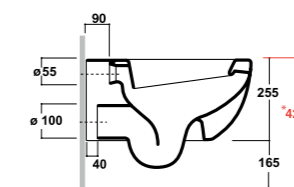

Art. 32NI

Lavabo foro rubinetto dx o sx
 Washbasin, dx or sx tap hole
 Dimensioni/Dimension: 36x26x14,5 cm
 Peso/Weight: 16 Kg

***Quote d'installazione consigliata**
Advised measure for installation

Installazione / Installation:
 sospeso / wall hung

Art. 1040

Colonna Federica/Nicole per lavabo
 08NI / 29NI
 Federica/Nicole full pedestal for washbasin
 08NI / 29NI
 Dimensioni/Dimension: 20,5x17,5x68 cm
 Peso/Weight: 13 Kg

Art. 04NI / 12NI

Vaso e cassetta monoblocco presa fondo
 Water closet pan with cistern bottom
 water entrance
 Dimensioni/Dimension: 64x37x88 cm
 Peso/Weight: wc 32 Kg
 cassetta / cistern 13 kg

Vaso a terra scarico S/P
 Wc back to wall - S/P trap
 Dimensioni/Dimension: 55x37x42 cm
 Peso/Weight: 25 Kg

* CURVE TECNICHE PIPE CONNECTORS	
art. RASB	
100 da 90 / 100	
100 from 90 / 100	

Art. 05NI

Bidet monoforo
 Bidet one hole back to wall
 Dimensioni/Dimension: 55x37x42 cm
 Peso/Weight: 22 Kg

Art. 15NI

Vaso sospeso
 Wall hung wc
 Dimensioni/Dimension: 54x37 cm
 Peso/Weight: 22 Kg

***Quote d'installazione consigliata
 Advised measure for installation**

Art. FPVF
 Sistema di fissaggio "premium"
 "Premium" fixing system