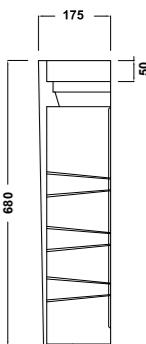

Art. 29NI

Lavabo monoforo
 One hole washbasin
 Dimensioni/Dimension: 50x40x18,5 cm
 Peso/Weight: 18 Kg

***Quote d'installazione consigliata**
Advised measure for installation

Installazione / Installation:
 sospeso - appoggio - su colonna
 wall hung - sit-on - on full pedestal

Art. 32NI

Lavabo foro rubinetto dx o sx
 Washbasin, dx or sx tap hole
 Dimensioni/Dimension: 36x26x14,5 cm
 Peso/Weight: 16 Kg

***Quote d'installazione consigliata**
Advised measure for installation

Installazione / Installation:
 sospeso / wall hung

Art. 1040

Colonna Federica/Nicole per lavabo
 08NI / 29NI
 Federica/Nicole full pedestal for washbasin
 08NI / 29NI
 Dimensioni/Dimension: 20,5x17,5x68 cm
 Peso/Weight: 13 Kg

Art. 04NI / 12NI

Vaso e cassetta monoblocco presa fondo
 Water closet pan with cistern bottom
 water entrance
 Dimensioni/Dimension: 64x37x88 cm
 Peso/Weight: wc 32 Kg
 cassetta / cistern 13 kg

Vaso a terra scarico S/P
 Wc back to wall - S/P trap
 Dimensioni/Dimension: 55x37x42 cm
 Peso/Weight: 25 Kg

* CURVE TECNICHE PIPE CONNECTORS	
art. RASB	
100 da 90 / 100	
100 from 90 / 100	

Art. 05NI

Bidet monoforo
 Bidet one hole back to wall
 Dimensioni/Dimension: 55x37x42 cm
 Peso/Weight: 22 Kg