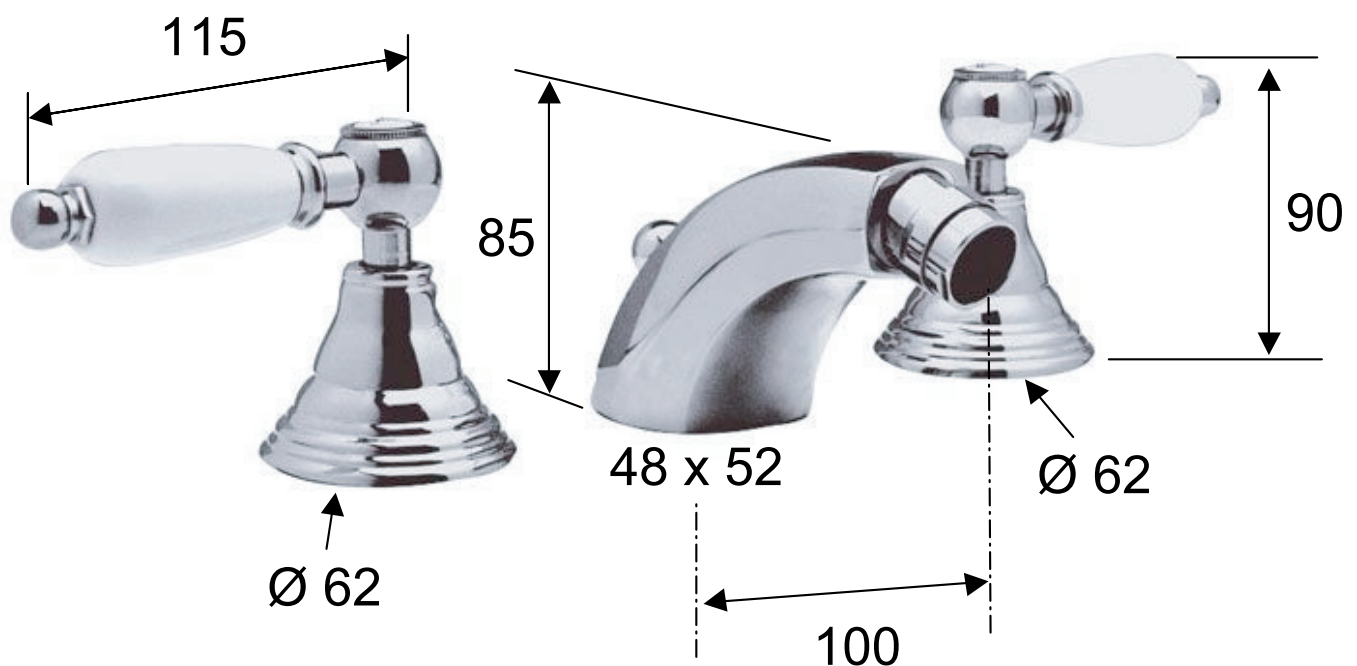

DANIEL

SCHEDA TECNICA TECHNICAL FEATURES

ART. COD.

RT6302

MATERIALI / MATERIALS

OTTONE CROMATO / CHROME PLATED BRASS

CROMATURA / CHROME PLATING

UNI EN 248