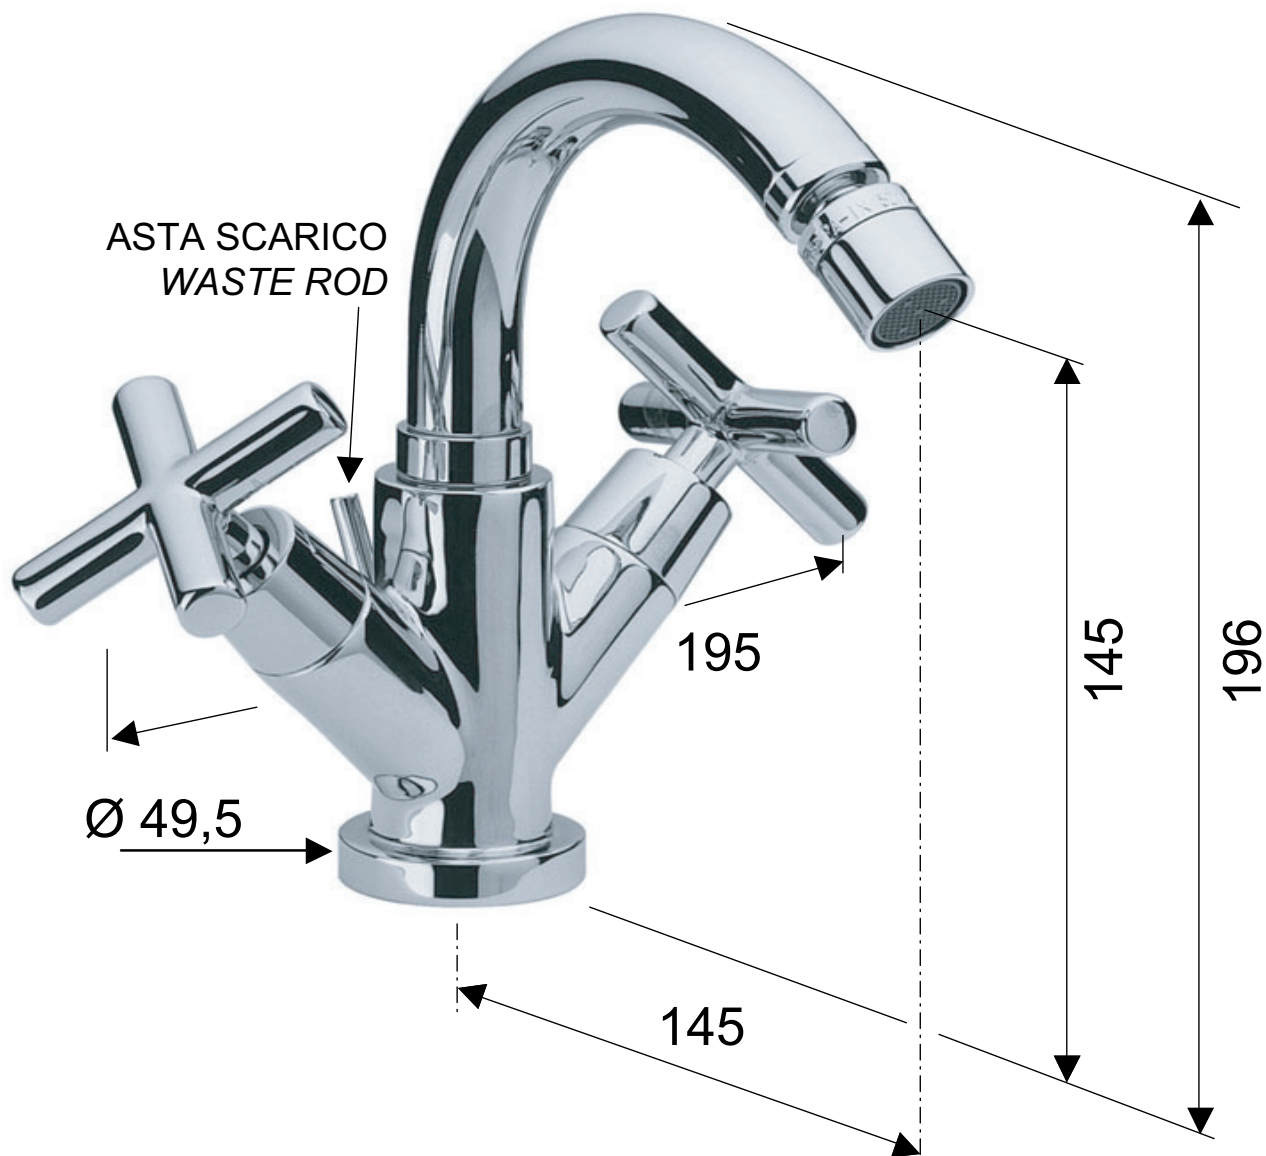

DANIEL

SCHEDA TECNICA TECHNICAL FEATURES

ART. COD.

J6200

MATERIALI / MATERIALS

OTTONE CROMATO / CHROME PLATED BRASS

CROMATURA / CHROME PLATING

UNI EN 248