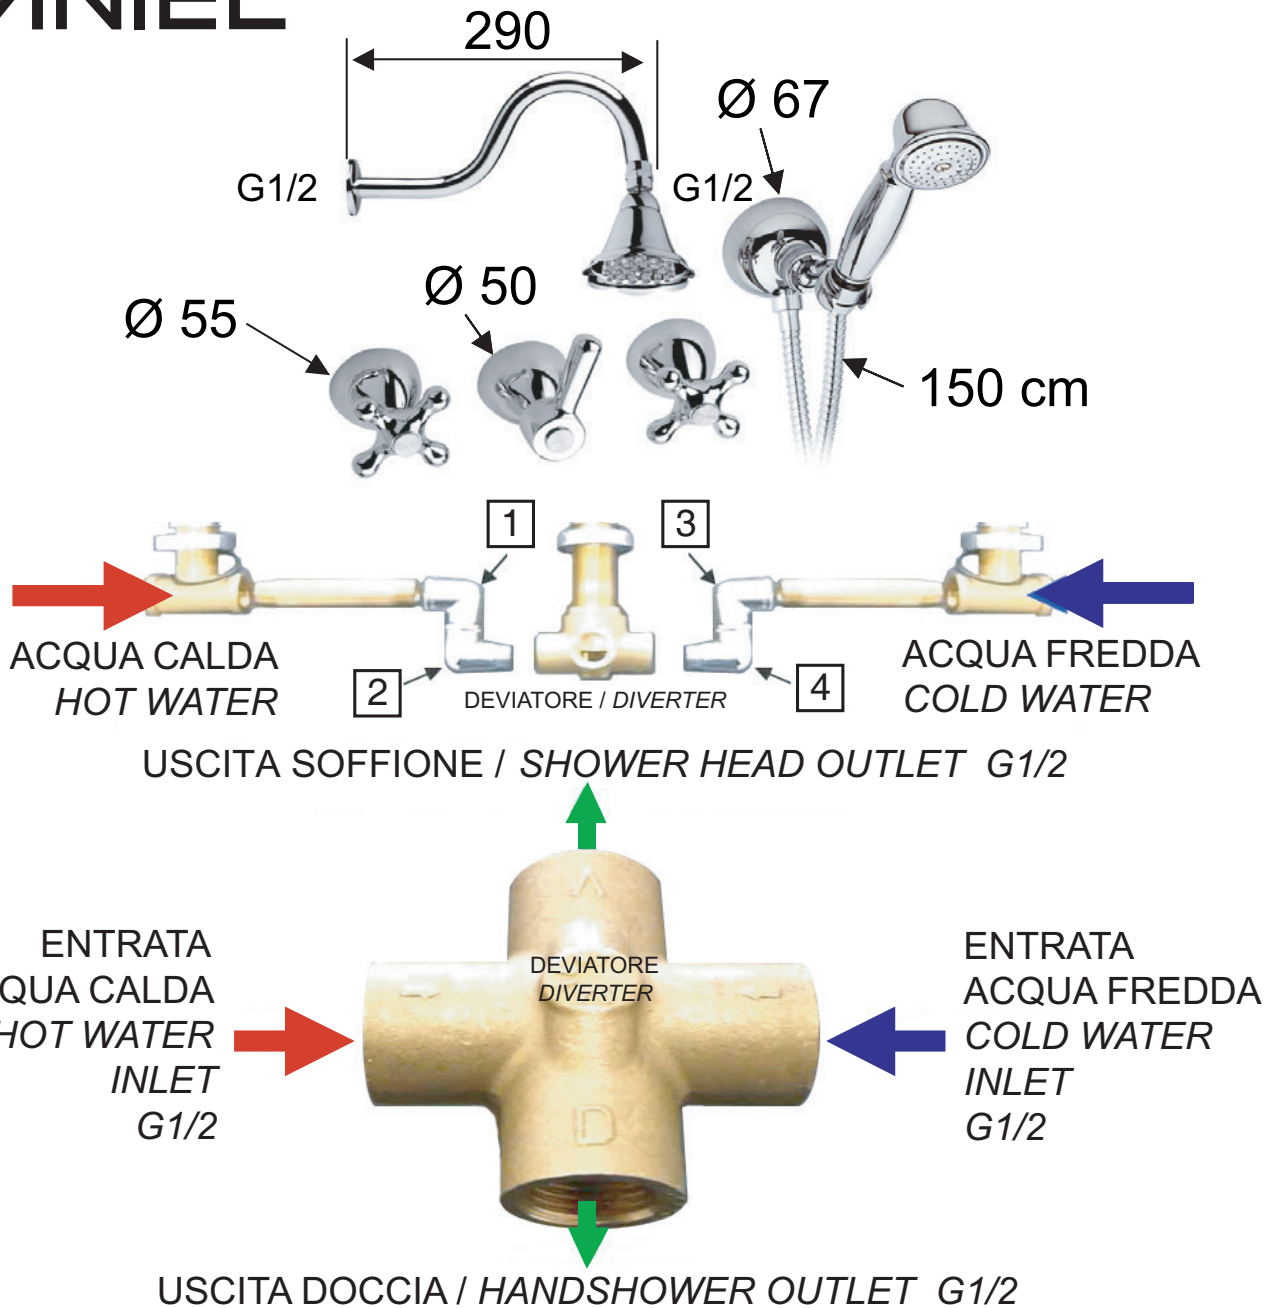

DANIEL

SCHEDA TECNICA TECHNICAL FEATURES

ART. COD.

V4441

MATERIALI / MATERIALS

OTTONE CROMATO / CHROME PLATED BRASS

CROMATURA / CHROME PLATING

UNI EN 248