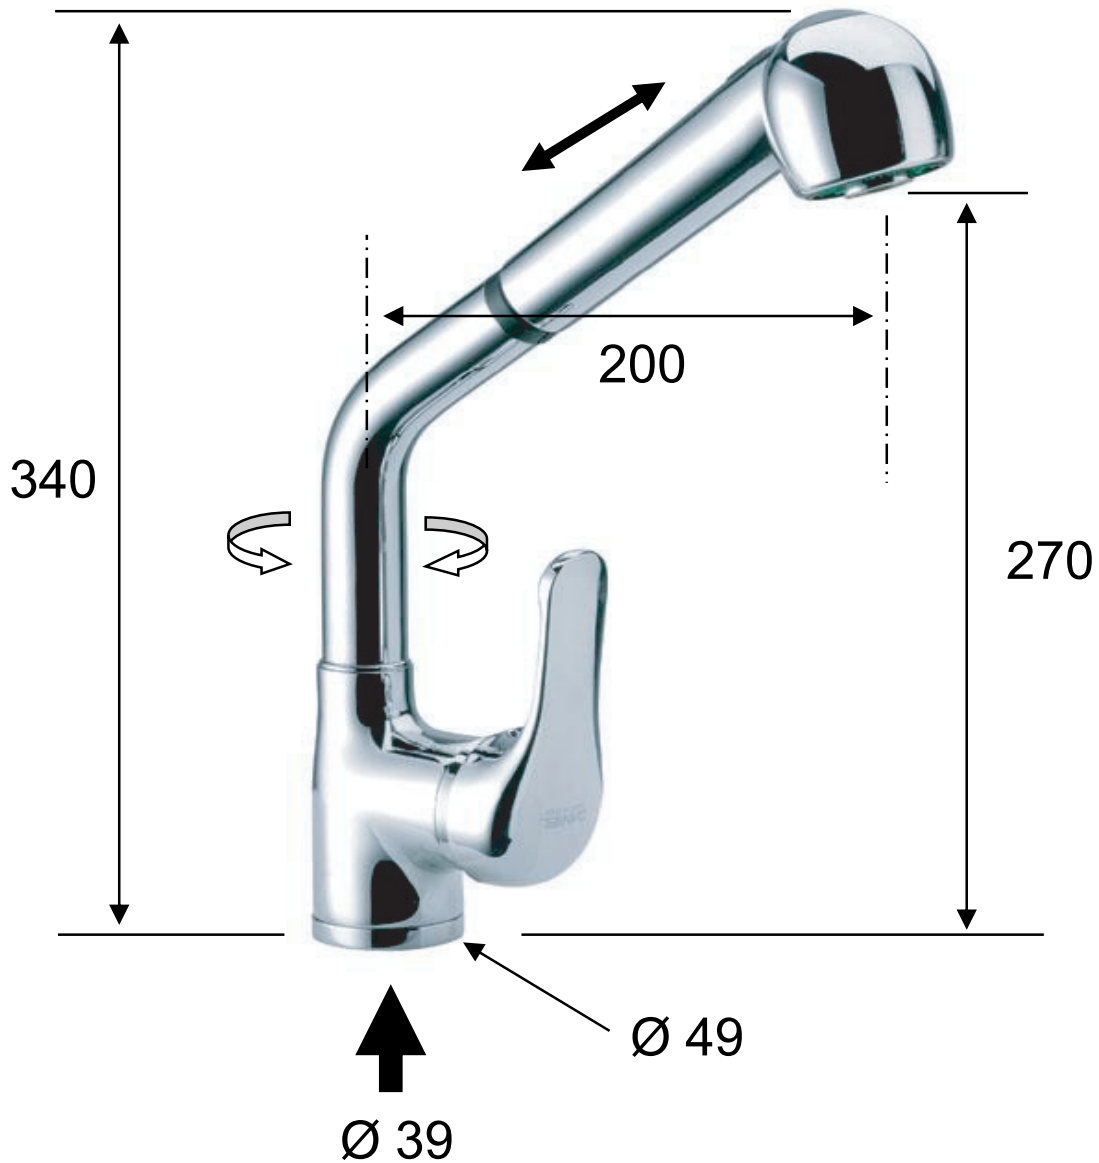

DANIEL

SCHEDA TECNICA TECHNICAL FEATURES

ART. COD.

VE13627

MATERIALI / MATERIALS

OTTONE CROMATO / CHROME PLATED BRASS

CROMATURA / CHROME PLATING

UNI EN 248