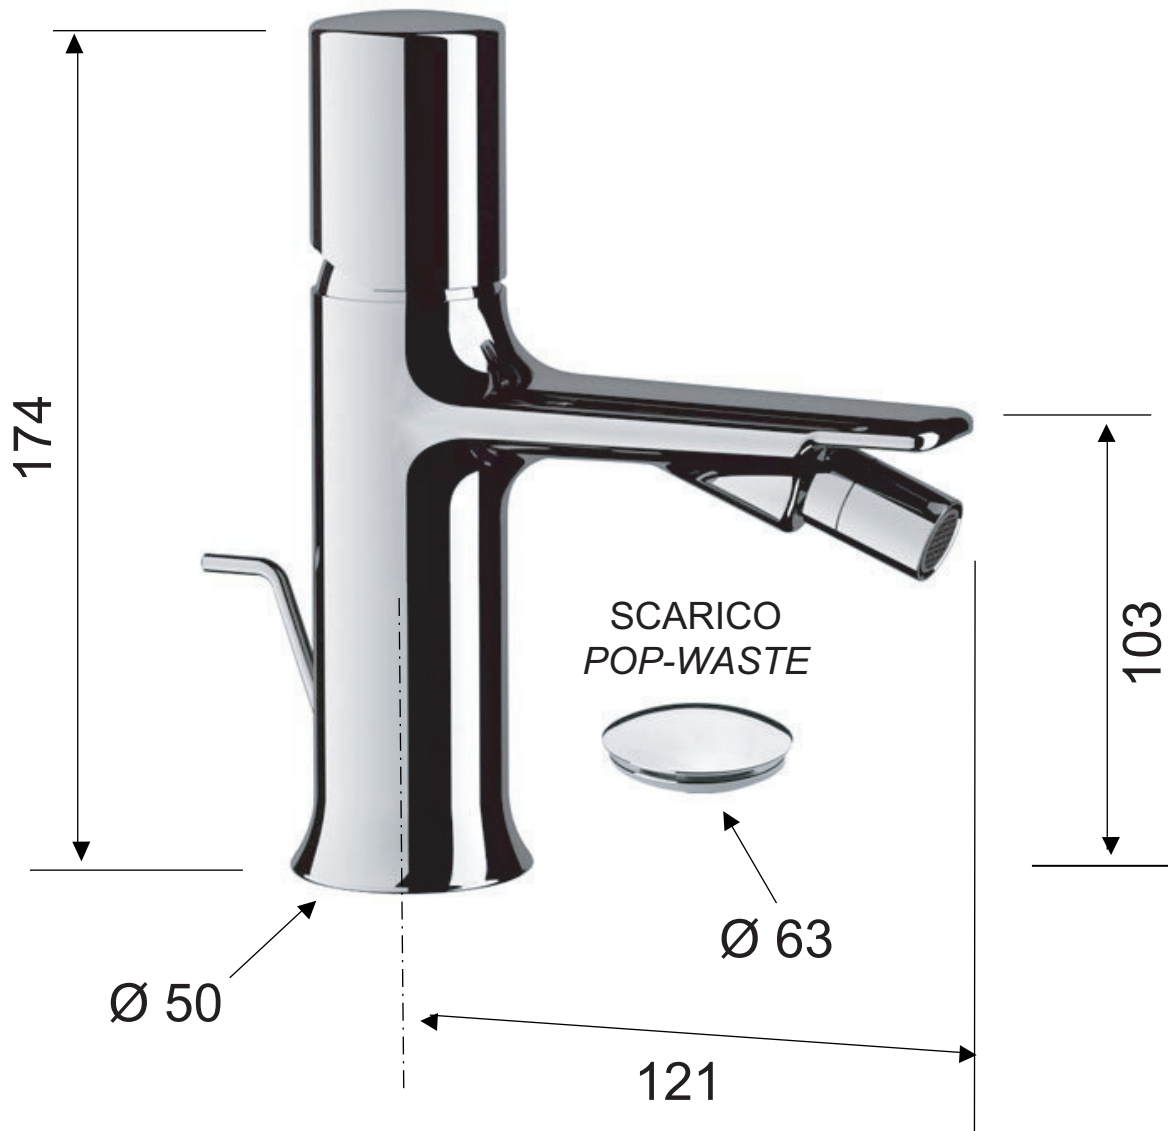

DANIEL

SCHEDA TECNICA TECHNICAL FEATURES

ART. COD.

FU604

MATERIALI / MATERIALS

OTTONE CROMATO / CHROME PLATED BRASS

CROMATURA / CHROME PLATING

UNI EN 248