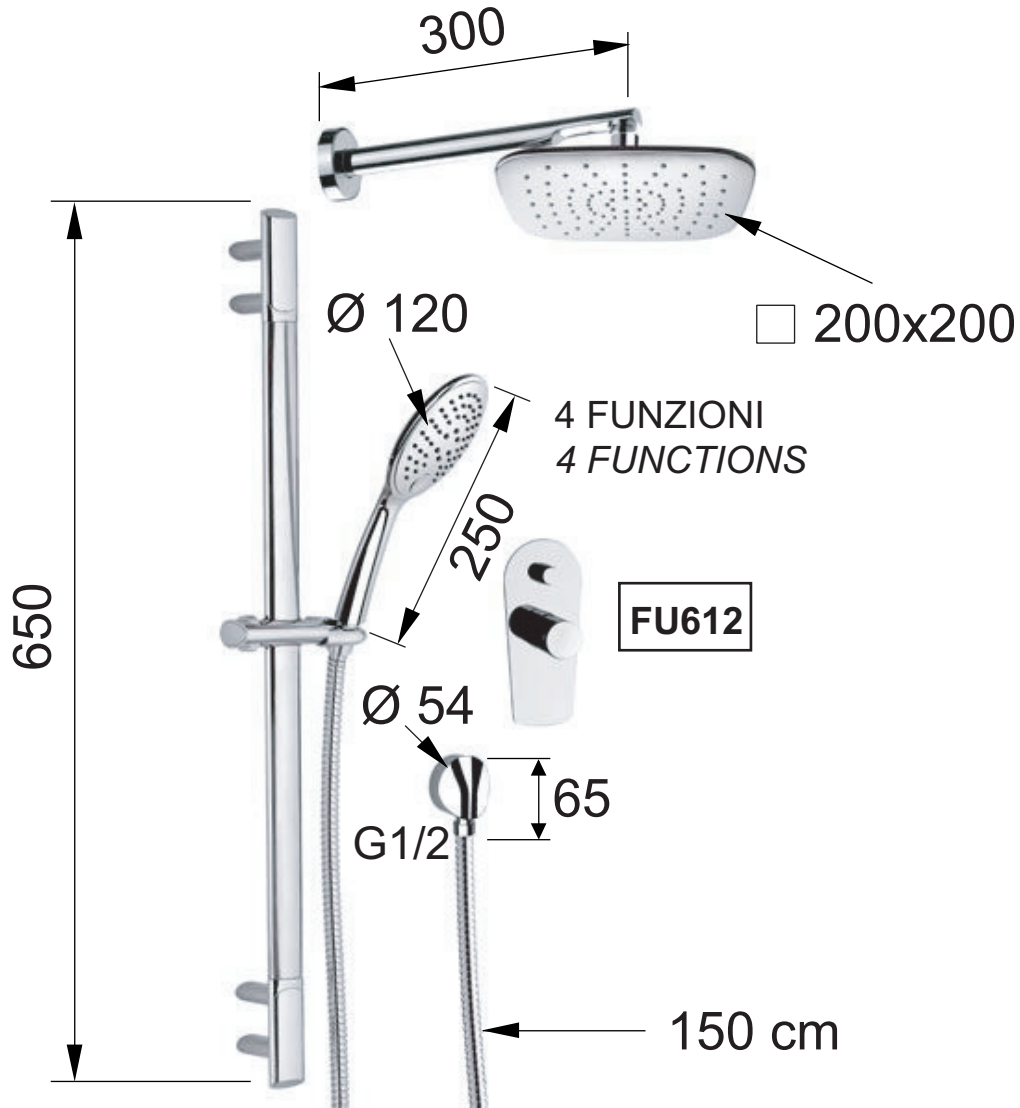

DANIEL

SCHEDA TECNICA TECHNICAL FEATURES

ART. COD.

FU614Z

MATERIALI / MATERIALS

OTTONE CROMATO / CHROME PLATED BRASS
ABS CROMATO / CHROME PLATED ABS

CROMATURA / CHROME PLATING

UNI EN 248