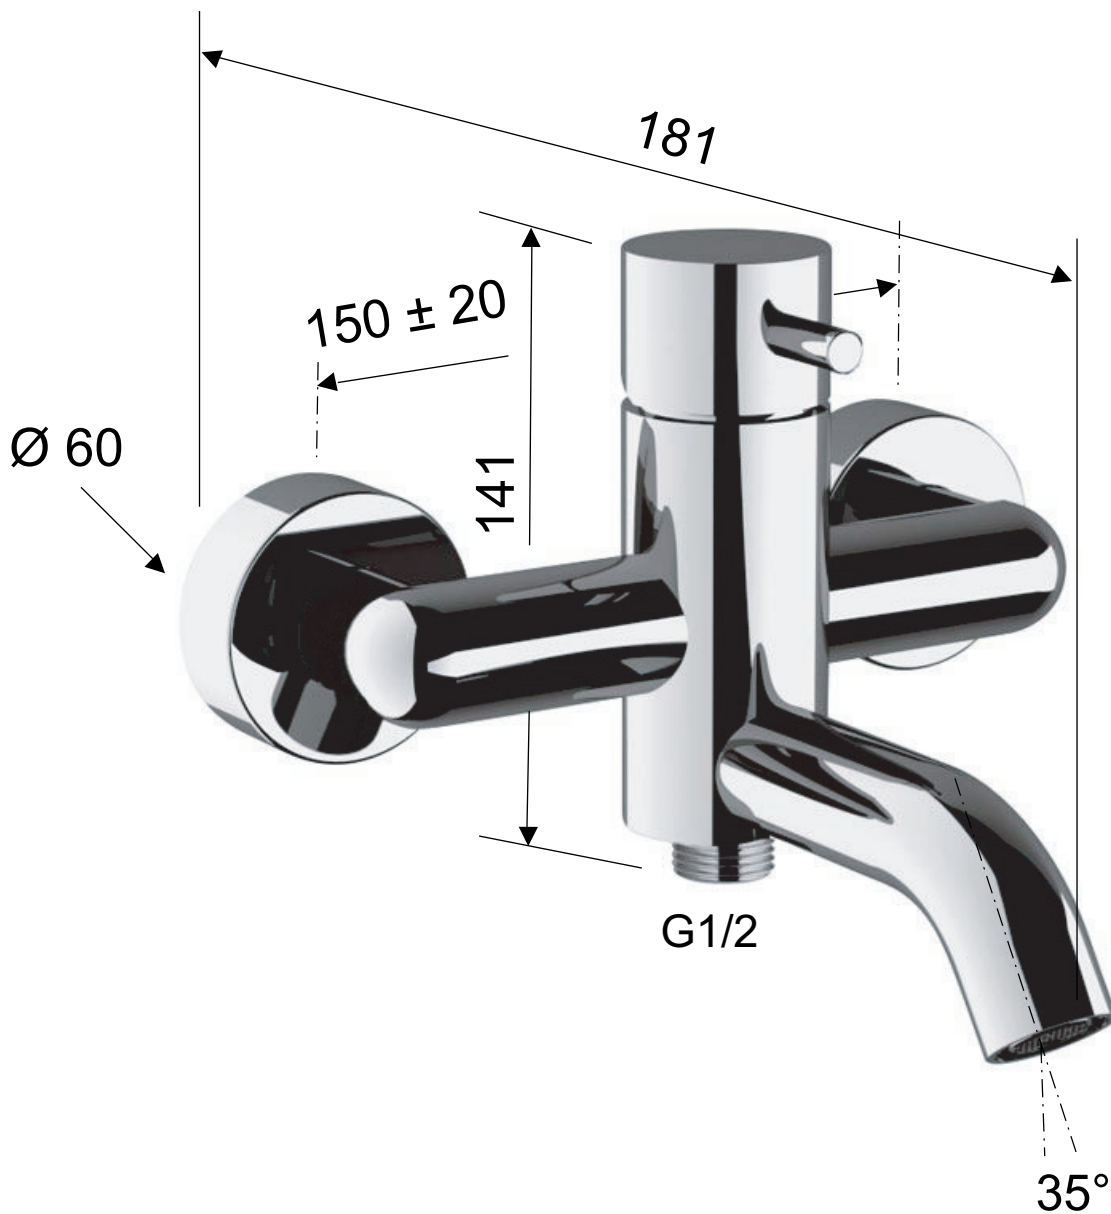

DANIEL

SCHEDA TECNICA TECHNICAL FEATURES

ART. COD.

TK600H

MATERIALI / MATERIALS

OTTONE CROMATO / CHROME PLATED BRASS

CROMATURA / CHROME PLATING

UNI EN 248