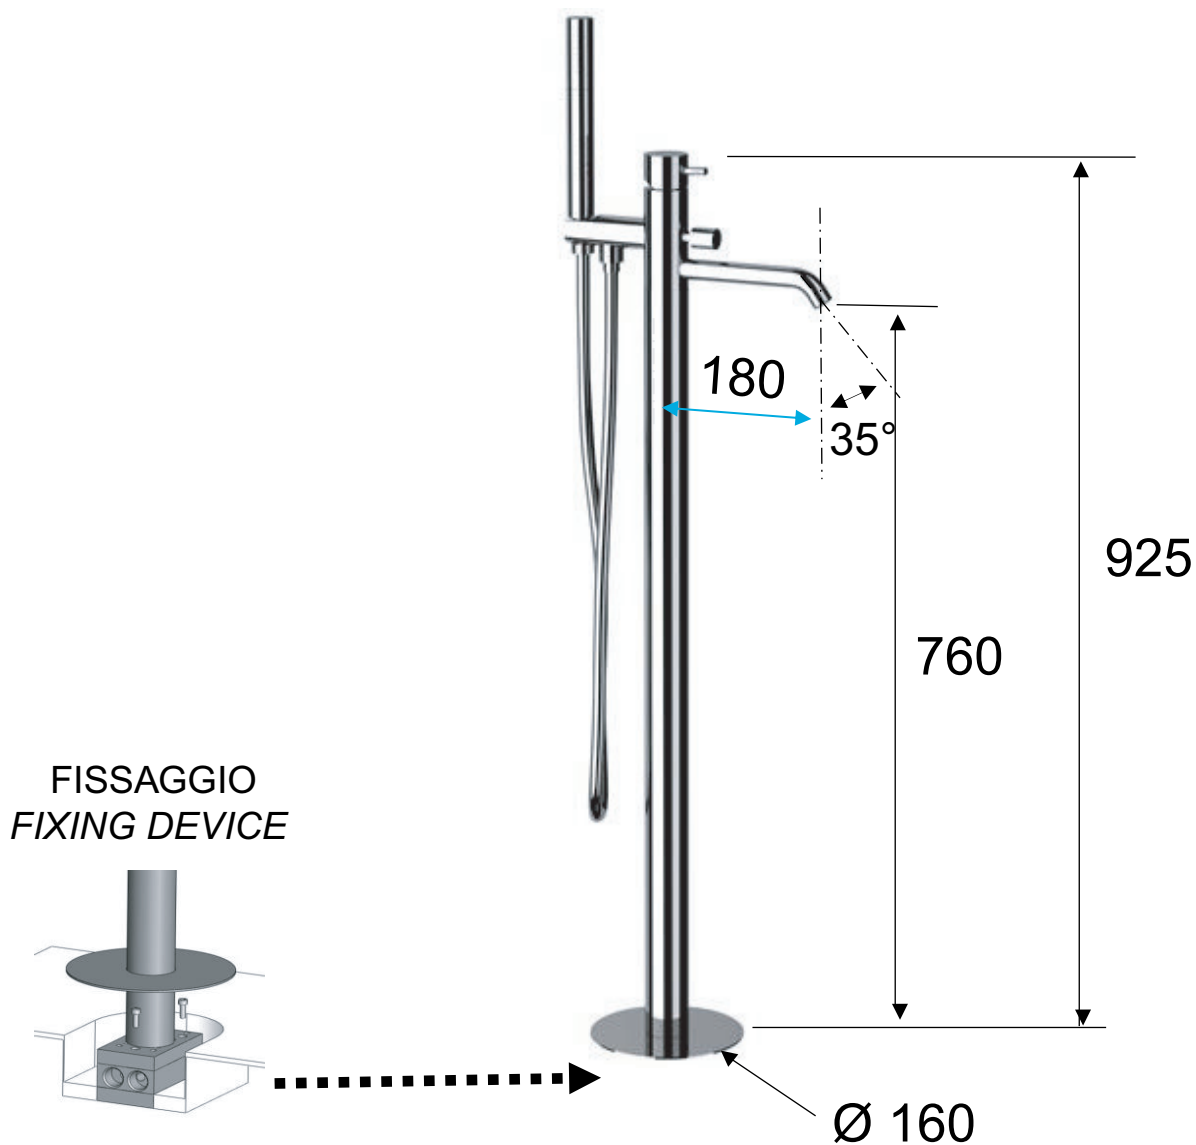

ART. COD. **TK678**

MATERIALI / MATERIALS

OTTONE CROMATO / CHROME PLATED BRASS

CROMATURA / CHROME PLATING

UNI EN 248