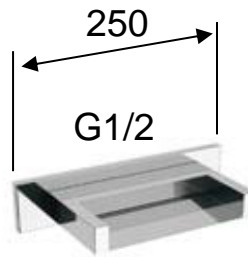

**DANIEL**

SCHEDA TECNICA TECHNICAL FEATURES

ART. COD.

DV 614ZC CR

DV 612 B

**MATERIALI / MATERIALS**

OTTONE CROMATO / CHROME PLATED BRASS

**CROMATURA / CHROME PLATING**