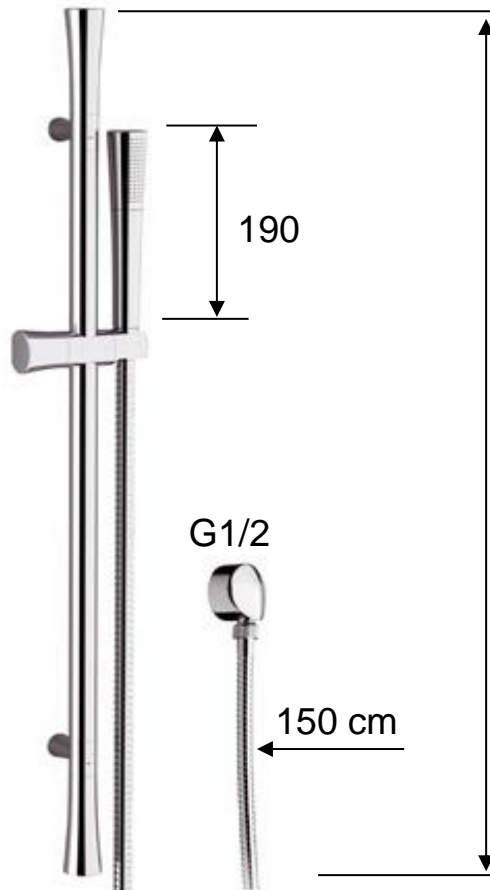

**DANIEL**

SCHEDA TECNICA TECHNICAL FEATURES

ART. COD.

DV 614ZC CR

DV 612 B

**MATERIALI / MATERIALS**

OTTONE CROMATO / CHROME PLATED BRASS

**CROMATURA / CHROME PLATING**