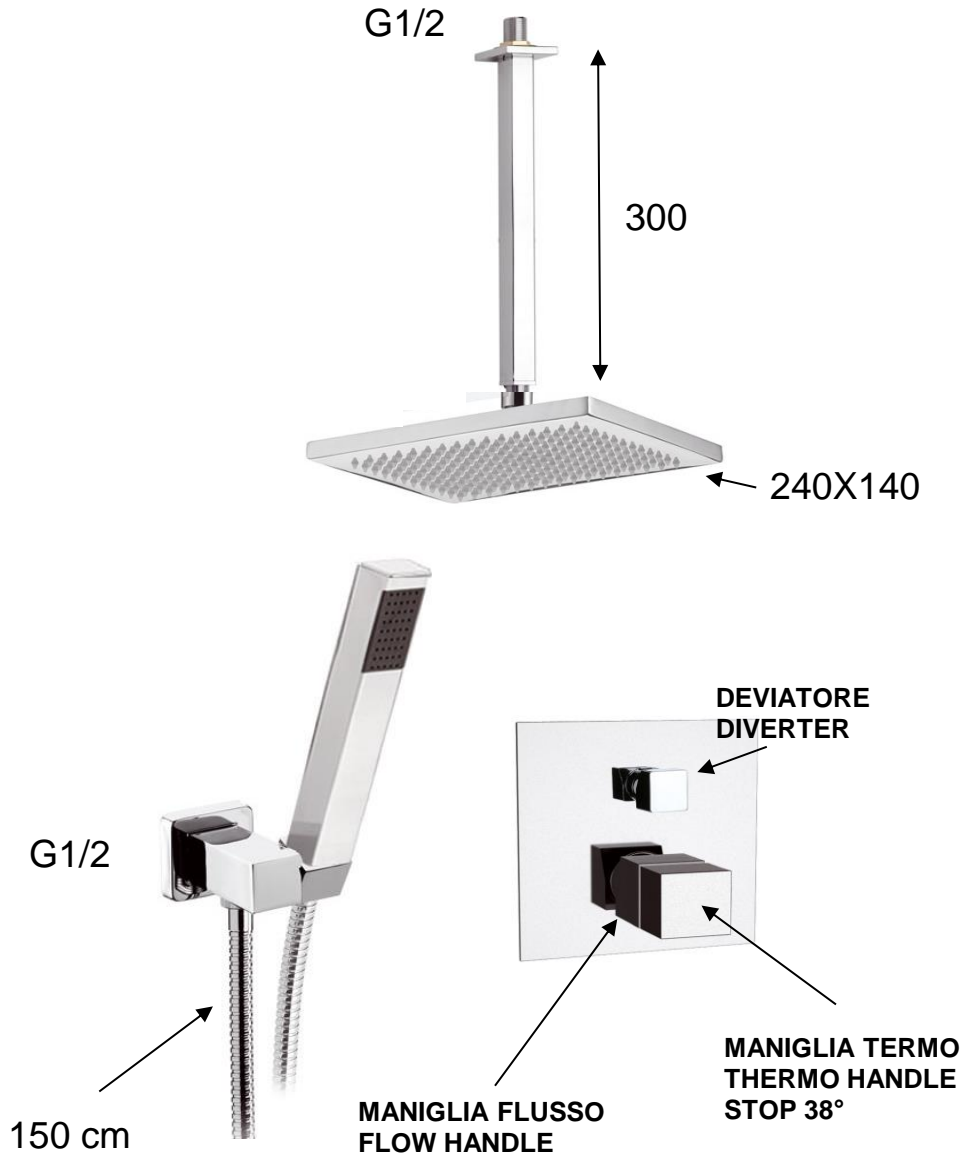

**DANIEL**

SCHEDA TECNICA TECHNICAL FEATURES

ART. COD.

**SKT 615S**

### **MATERIALI / MATERIALS**

OTTONE CROMATO / CHROME PLATED BRASS