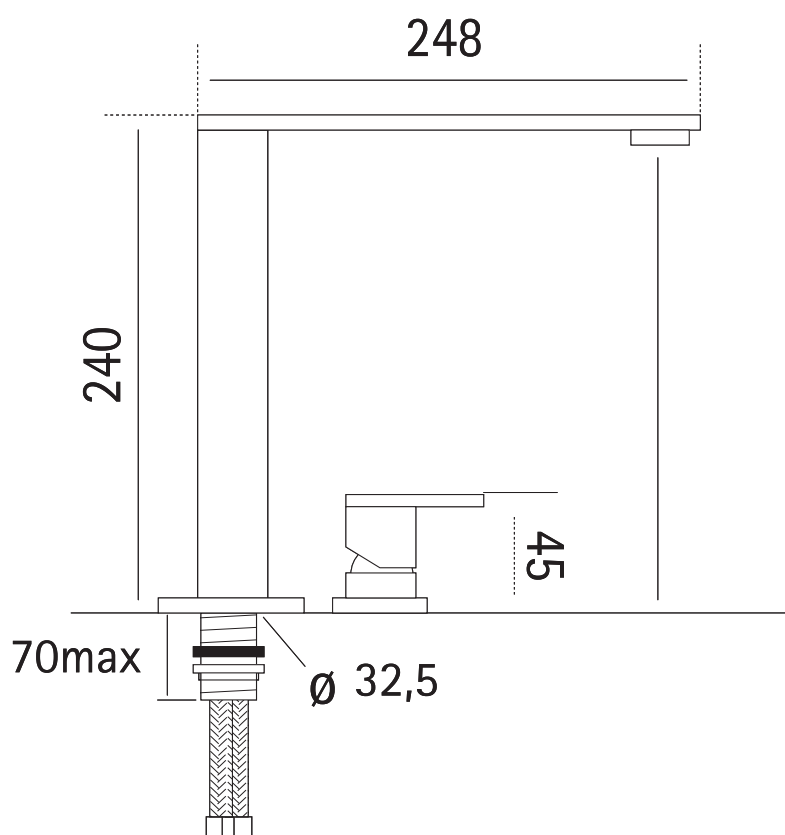

334.10BSC

Canna abbattibile fino a 4 cm.
Underwindow system goes down to 4 cm.