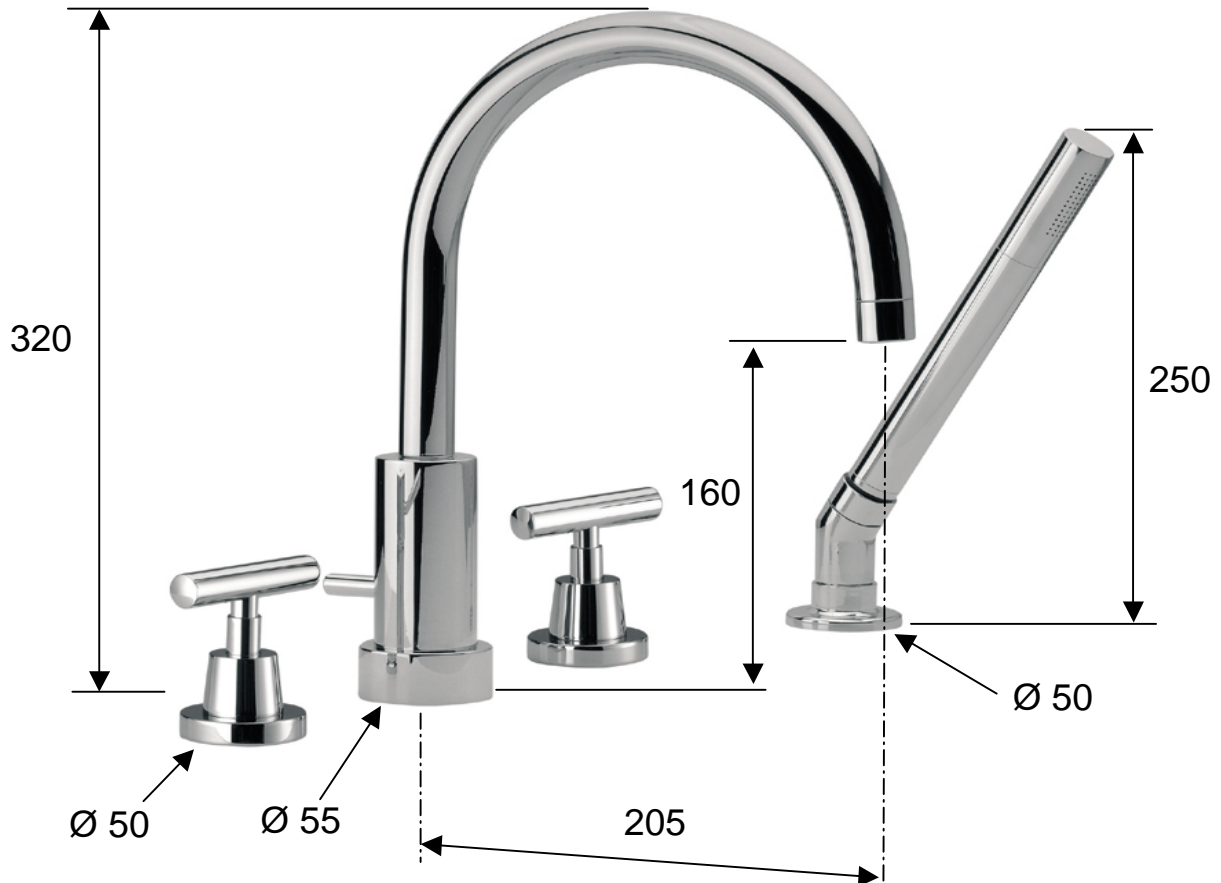

DANIEL

SCHEDA TECNICA TECHNICAL FEATURES

ART. COD.

Y 4492

MATERIALI / MATERIALS

OTTONE CROMATO / CHROME PLATED BRASS

CROMATURA / CHROME PLATING

UNI EN 248