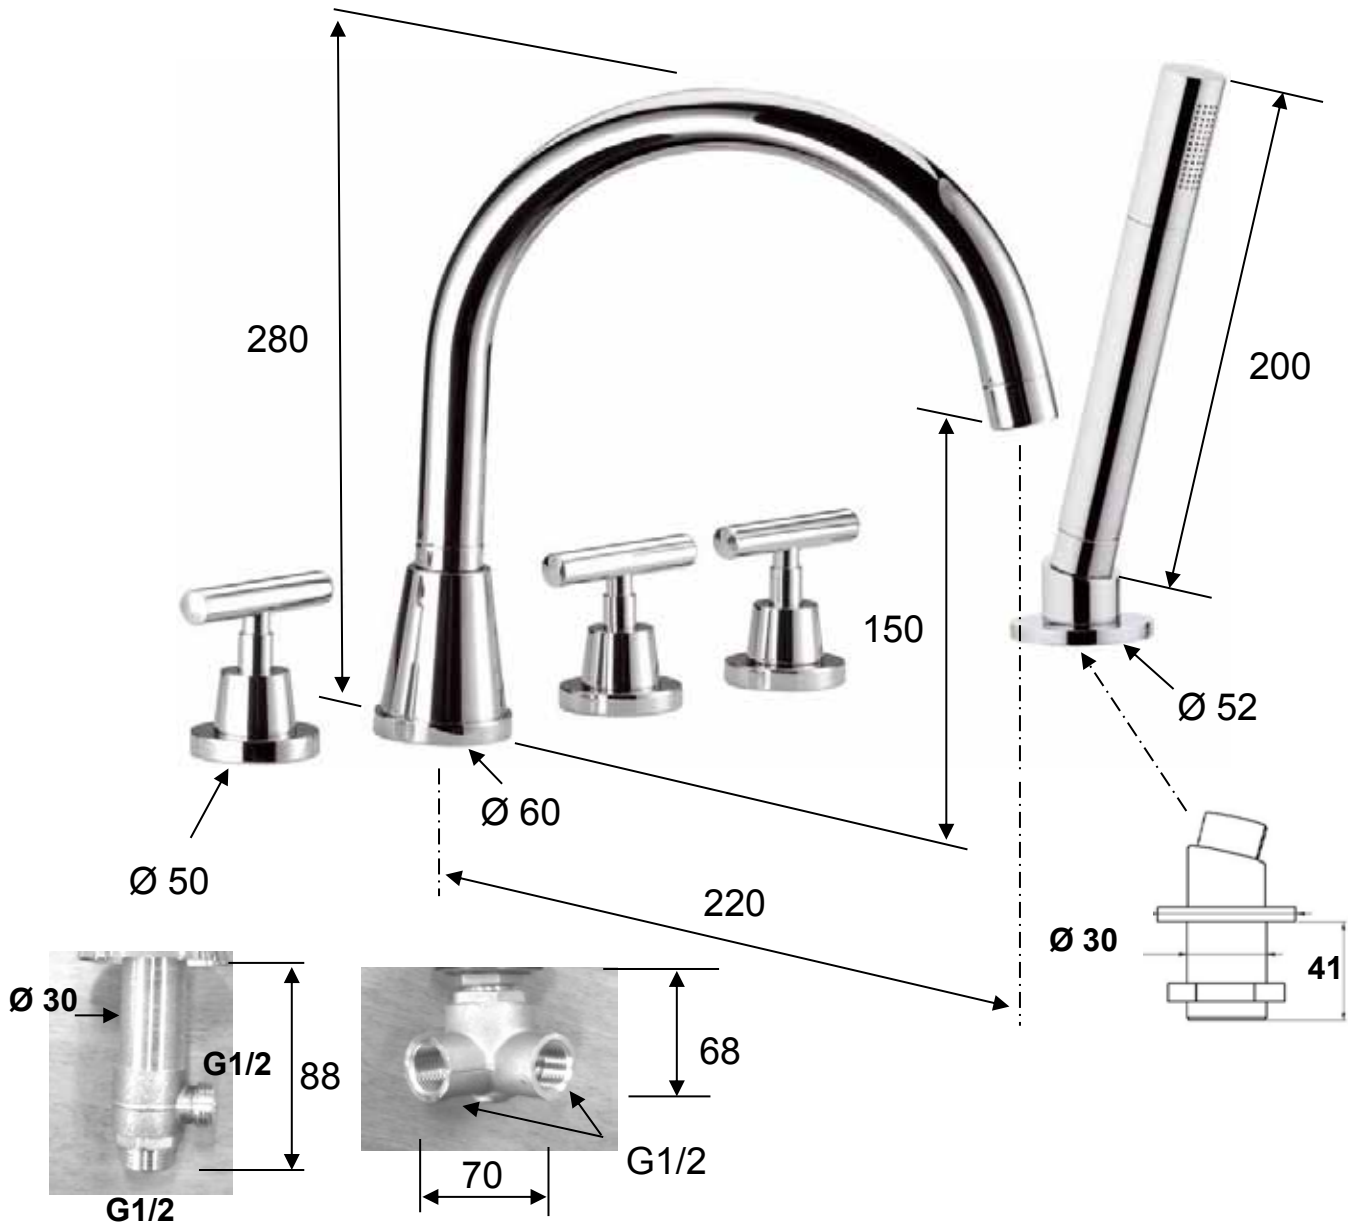

SCHEDA TECNICA TECHNICAL FEATURES

DANIEL

ART. COD.

Y4491

MATERIALI / MATERIALS

OTTONE CROMATO / CHROME PLATED BRASS

CROMATURA / CHROME PLATING

UNI EN 248