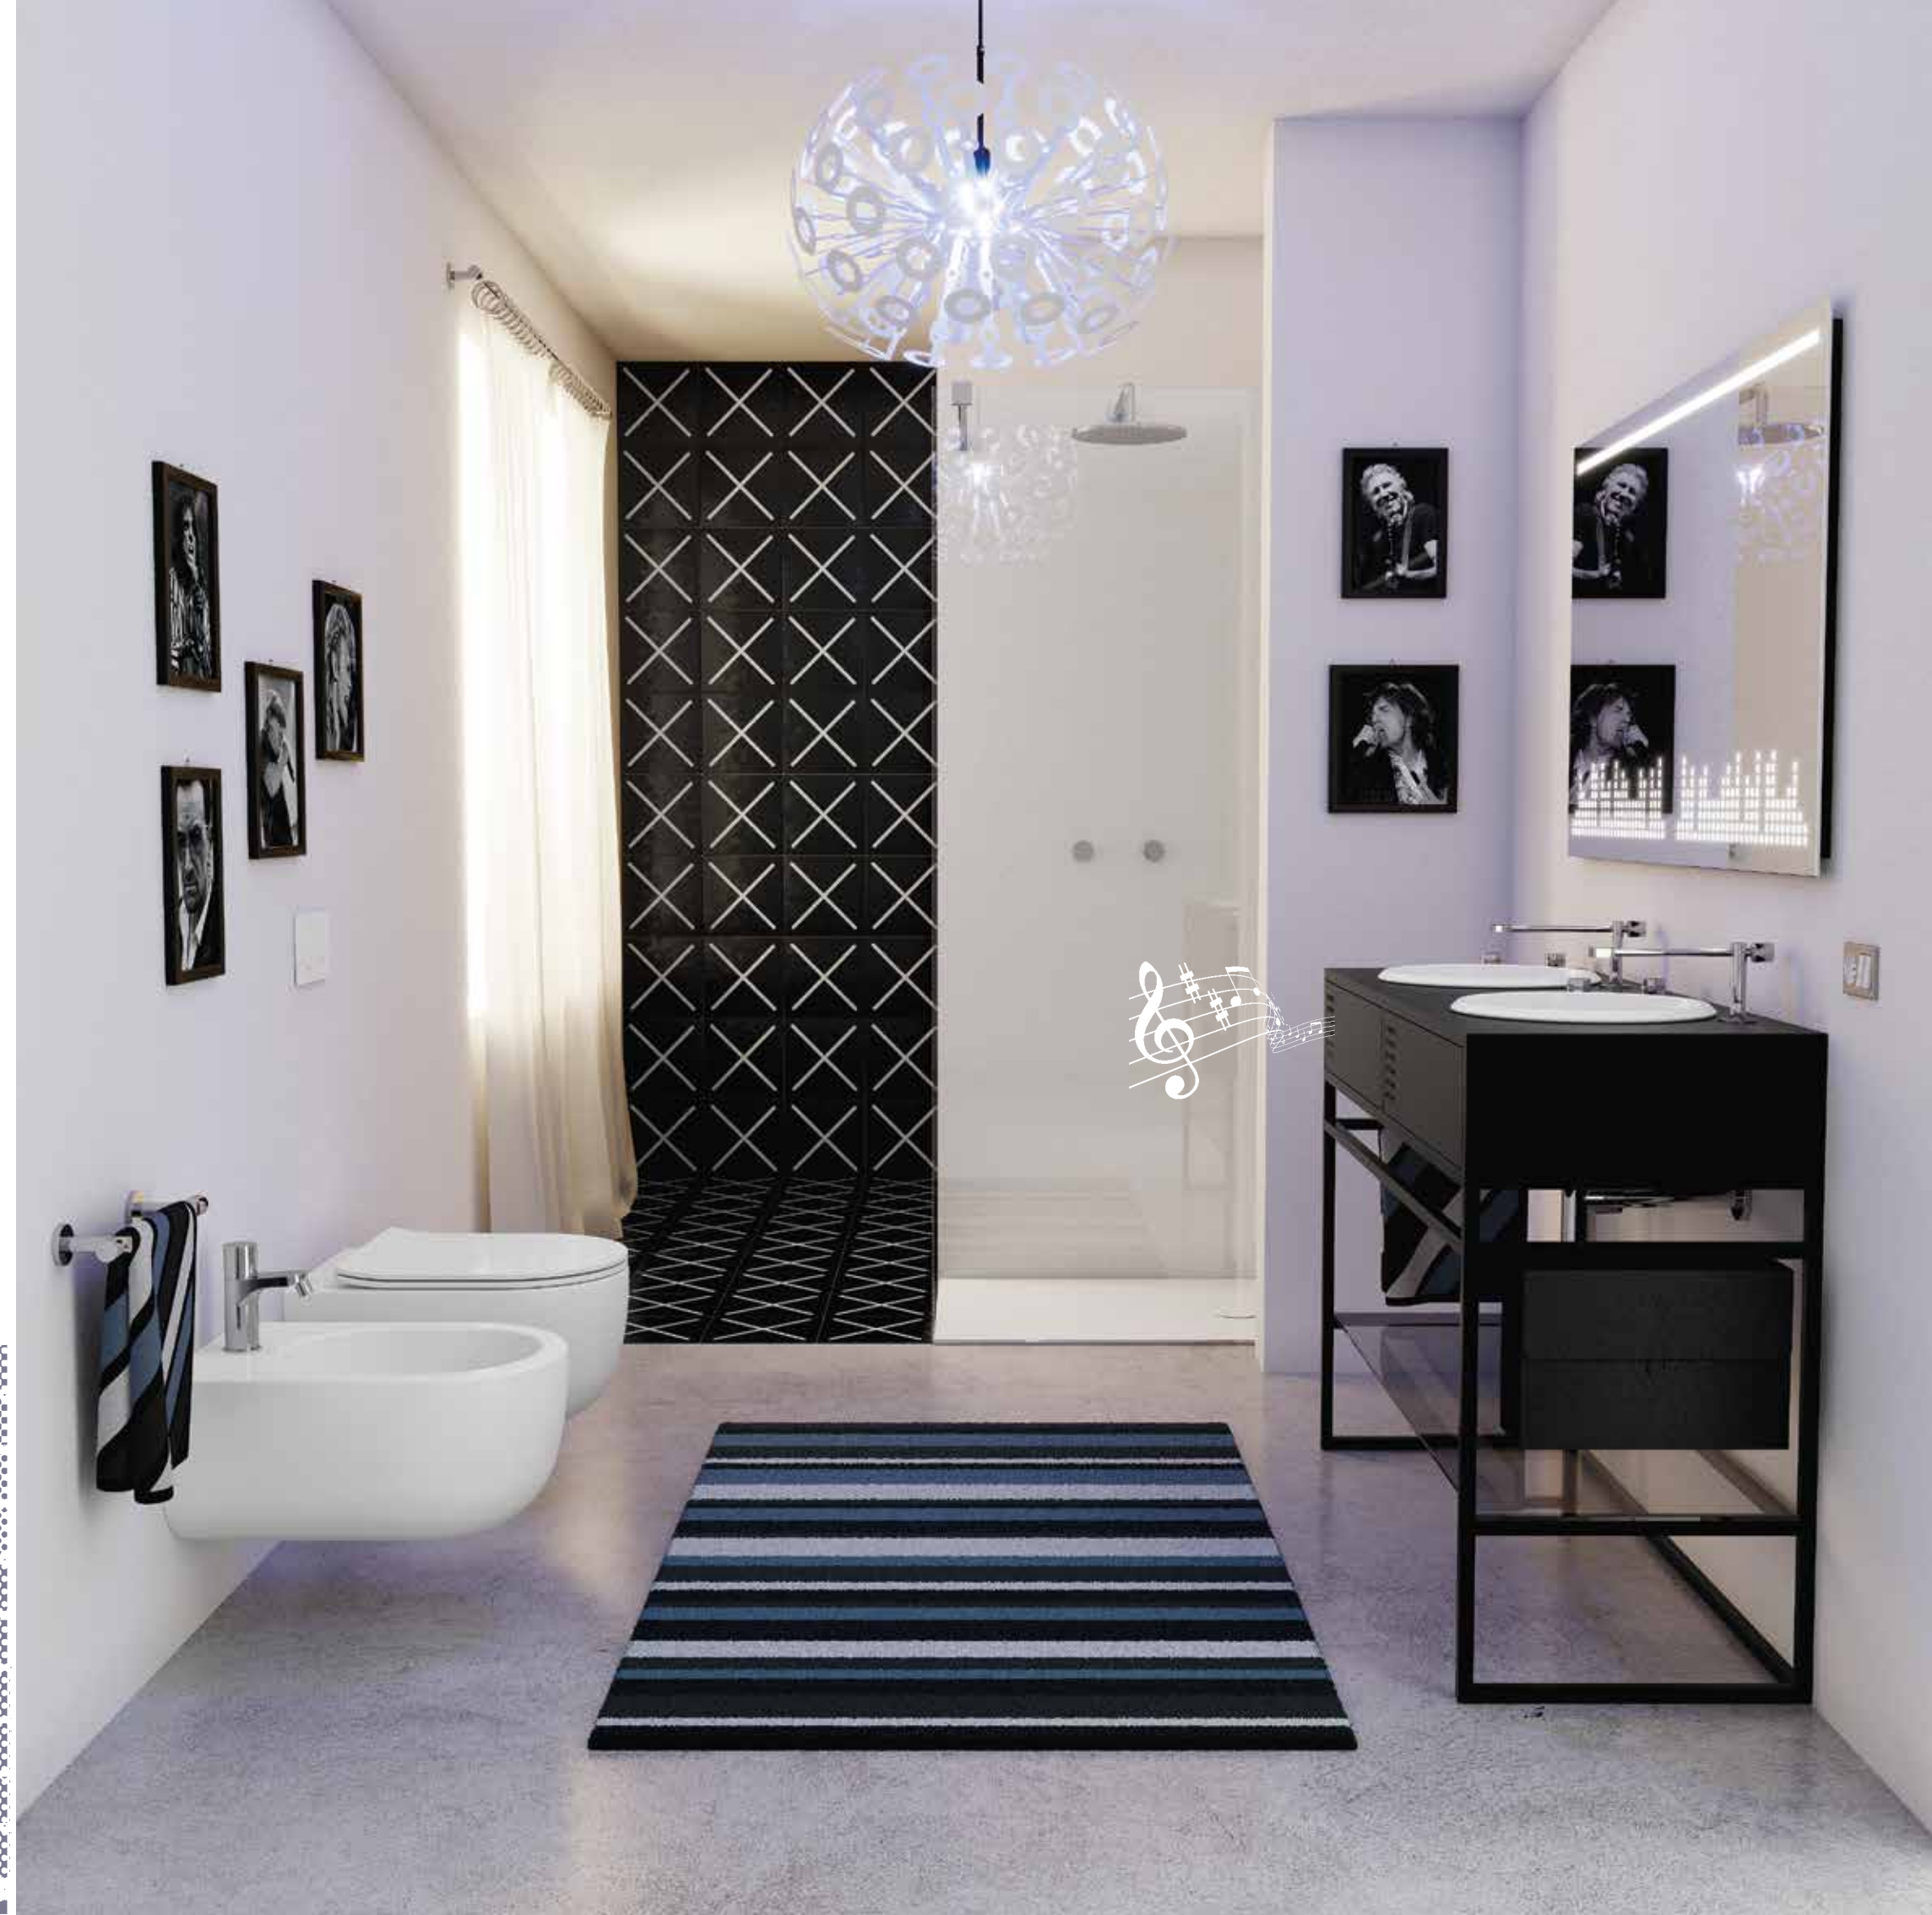

**IL MOBILE CONSOLLE, COMPLETO DI CASSETTO  
CONTENITORE A SCOMPARTI, OSPITA UN DIFFUSORE  
MUSICALE FUNZIONANTE TRAMITE BLUETOOTH, DI CUI I  
FORELLINI FRONTALI SONO CASSA DI RISONANZA.**

The furniture console, completed by the storage drawer, hosts a music amplifier linked by Bluetooth, with the small holes on the front indicating the speaker location.

The LED mirror reveals lights both on the higher and on the lower side, with the latter replicating the music equalizer image.

**LA STRUTTURA IN FERRO, CHE PUÒ ESSERE DI DIVERSI COLORI, OSPITA UN PIANO IN VETRO TEMPERATO, UN PORTA SALVIETTE, ED UNA COMODA BORSA IN PELLE ADATTA A CONTENERE GLI OGGETTI PIÙ DISPARATI.**

The total structure, that it is possible to create using different colors, houses a tempered glass shelf, a towel rail and a comfortable leather bag suitable for containing the different kinds of accessories.