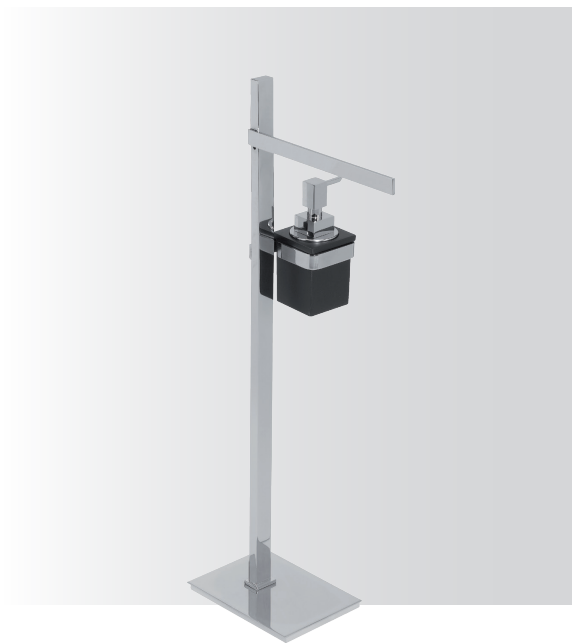

serie  
**Basic**

---

**BS336**

Piantana con elementi fissi (p.salvietta L. 25 cm e p.dosatore in vetro vetrex nero) base rettangolare

*Free standing with fixed elements (towel rail W.25 cm and liquid soap dispenser vetrex glass black) rectangular base*

base - 18,5x13,5 cm  
H/H - 70 cm

---