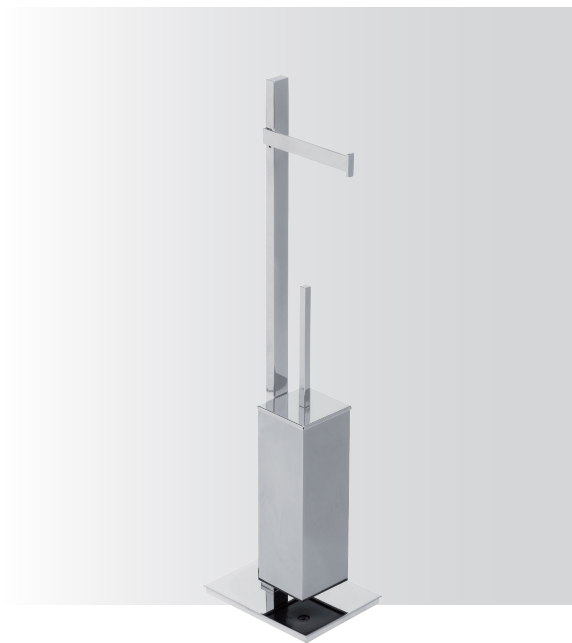

serie  
**Basic**

---

**BS354**

---

Piantana con p.rotolo fisso e scopino quadrato in ottone cromato  
*Free standing with fixed roll holder and square toilet brush holder in chrome plated brass, rectangular base*

base - 18,5x13,5 cm  
H/H - 70 cm

---