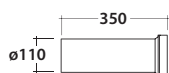

Complementi/Complement

Art.RASP**

Tubo raccordo per scarico a parete cm 35.Peso 0,25 Kg
Pipe for wall drain 35cm.Weight 0,25 Kg

Art.FXVF