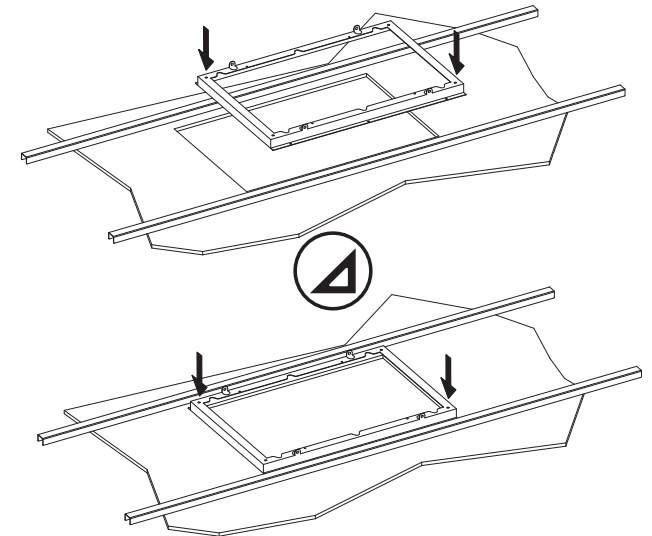

SOFFIONE DOCCIA per installazione ad incasso
 SHOWER HEAD for concealed installation

MODELLI - MODELS

Quadro - Square:
 300x300mm - 400x400mm - 500x500mm

Rettangolare - Rectangular:
 500x400mm - 700x400mm - 900x600mm - 1000x700mm

1

2

TAGLIARE - CUT

Quadro - Square
 - 280x280mm x mod. 300x300mm
 - 380x380mm x mod. 400x400mm
 - 480x480mm x mod. 500x500mm

Rettangolare - Rectangular
 - 480x380mm x mod. 500x400mm
 - 680x380mm x mod. 700x400mm
 - 880x580mm x mod. 900x600mm
 - 1080x680mm x mod. 1000x700mm

3

4

5

6

7

8

9

10