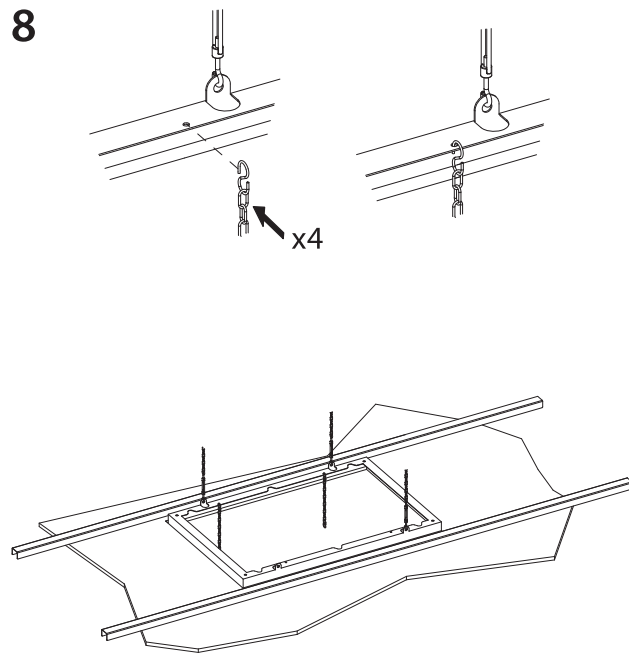

SOFFIONE DOCCIA per installazione ad incasso
 SHOWER HEAD for concealed installation

MODELLI - MODELS

Quadro - Square:
 300x300mm - 400x400mm - 500x500mm

Rettangolare - Rectangular:
 500x400mm - 700x400mm - 900x600mm - 1000x700mm

1

2

TAGLIARE - CUT

Quadro - Square
 - 280x280mm x mod. 300x300mm
 - 380x380mm x mod. 400x400mm
 - 480x480mm x mod. 500x500mm

Rettangolare - Rectangular
 - 480x380mm x mod. 500x400mm
 - 680x380mm x mod. 700x400mm
 - 880x580mm x mod. 900x600mm
 - 1080x680mm x mod. 1000x700mm

3

4

5

6

7

8

9

10