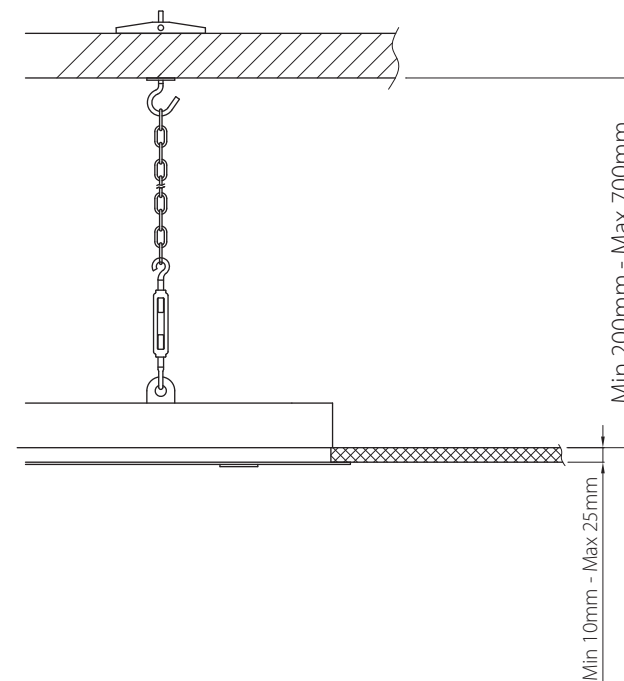

SOFFIONE DOCCIA per installazione ad incasso
 SHOWER HEAD for concealed installation

MODELLI - MODELS

Quadro - Square:
 300x300mm - 400x400mm - 500x500mm

Rettangolare - Rectangular:
 500x400mm - 700x400mm - 900x600mm - 1000x700mm

DOC SIR 03 - Rev. n° 04 del 2017

ESPLOSO - EXPLODED VIEW DRAWING

LEGENDA - LEGEND

- Tracciare - To Draw
- Misurare - To Measure
- Tagliare - To Cut
- Forare - To Drill
- Avvitare - To Screw
- Chiudere - To Screw

1

2

TAGLIARE - CUT

Quadro - Square
 - 280x280mm x mod. 300x300mm
 - 380x380mm x mod. 400x400mm
 - 480x480mm x mod. 500x500mm

Rettangolare - Rectangular
 - 480x380mm x mod. 500x400mm
 - 680x380mm x mod. 700x400mm
 - 880x580mm x mod. 900x600mm
 - 1080x680mm x mod. 1000x700mm