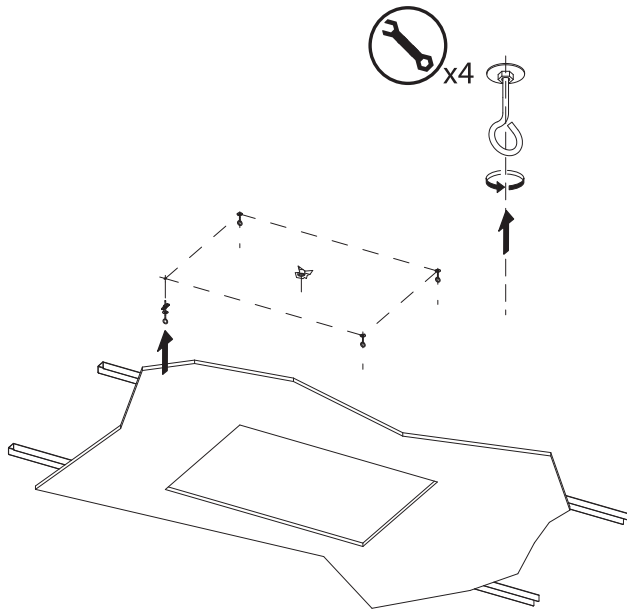

1

2

TAGLIARE - CUT

Quadro - Square
- 280x280mm x mod. 300x300mm
- 380x380mm x mod. 400x400mm
- 480x480mm x mod. 500x500mm

Rettangolare - Rectangular
- 480x380mm x mod. 500x400mm
- 680x380mm x mod. 700x400mm
- 880x580mm x mod. 900x600mm
- 1080x680mm x mod. 1000x700mm

3

4

5

6