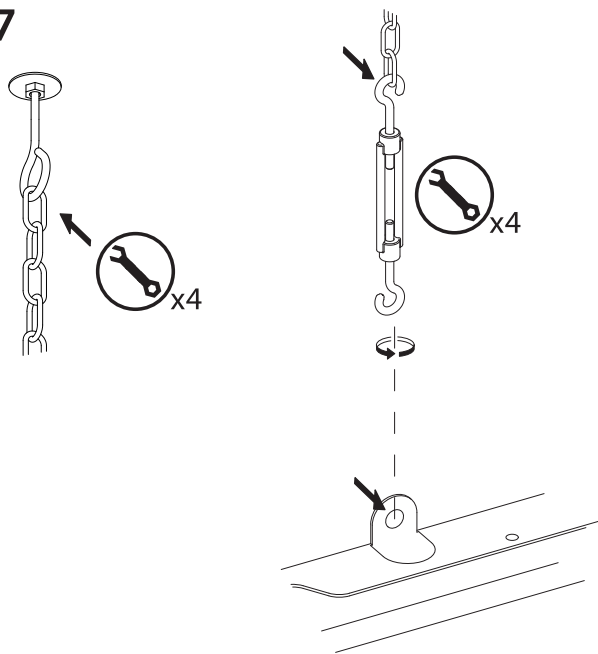

SOFFIONE DOCCIA per installazione ad incasso
 SHOWER HEAD for concealed installation

MODELLI - MODELS

Quadro - Square:
 300x300mm - 400x400mm - 500x500mm

Rettangolare - Rectangular:
 500x400mm - 700x400mm - 900x600mm - 1000x700mm

1

2

TAGLIARE - CUT

Quadro - Square
 - 280x280mm x mod. 300x300mm
 - 380x380mm x mod. 400x400mm
 - 480x480mm x mod. 500x500mm

Rettangolare - Rectangular
 - 480x380mm x mod. 500x400mm
 - 680x380mm x mod. 700x400mm
 - 880x580mm x mod. 900x600mm
 - 1080x680mm x mod. 1000x700mm

3

4

5

6

7

8

9

10