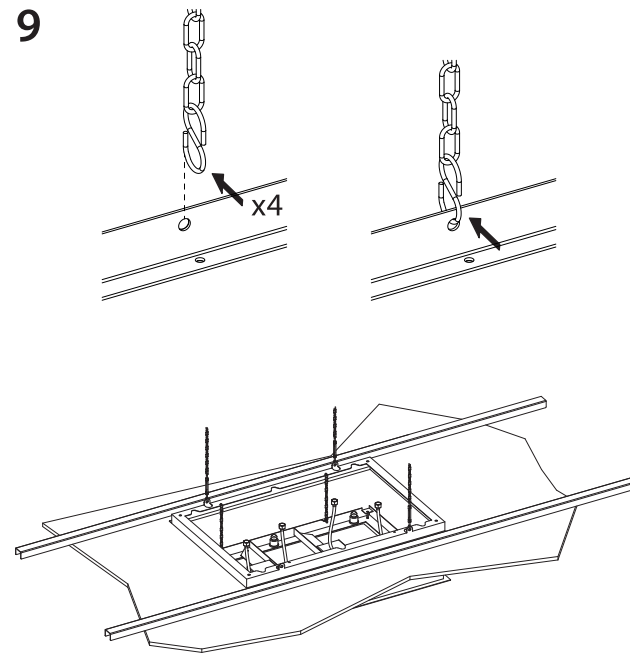

SOFFIONE DOCCIA per installazione ad incasso
 SHOWER HEAD for concealed installation

MODELLI - MODELS

Quadro - Square:
 300x300mm - 400x400mm - 500x500mm

Rettangolare - Rectangular:
 500x400mm - 700x400mm - 900x600mm - 1000x700mm

1

2

TAGLIARE - CUT

Quadro - Square
 - 280x280mm x mod. 300x300mm
 - 380x380mm x mod. 400x400mm
 - 480x480mm x mod. 500x500mm

Rettangolare - Rectangular
 - 480x380mm x mod. 500x400mm
 - 680x380mm x mod. 700x400mm
 - 880x580mm x mod. 900x600mm
 - 1080x680mm x mod. 1000x700mm

3

4

5

6

7

8

9

10