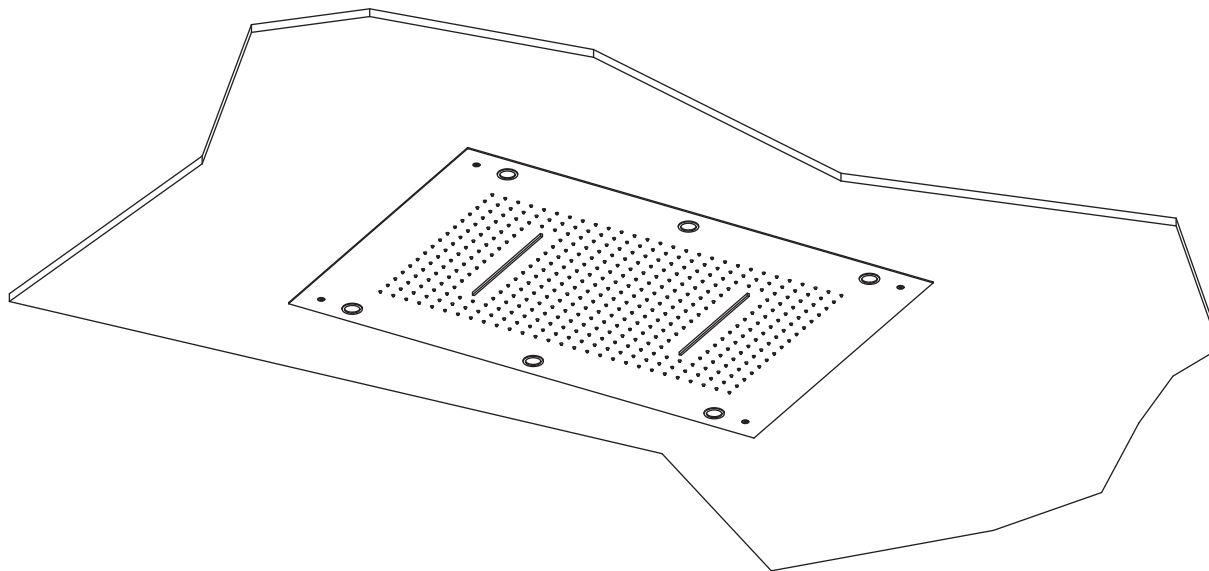

SOFFIONE DOCCIA per installazione ad incasso
 SHOWER HEAD for concealed installation

MODELLI - MODELS

Quadro - Square:
 300x300mm - 400x400mm - 500x500mm

Rettangolare - Rectangular:
 500x400mm - 700x400mm - 900x600mm - 1000x700mm

DOC SIR 03 - Rev. n° 04 del 2017

ESPLOSO - EXPLODED VIEW DRAWING

LEGENDA - LEGEND

- Tracciare - To Draw
- Misurare - To Measure
- Tagliare - To Cut
- Forare - To Drill
- Avvitare - To Screw
- Chiudere - To Screw

1

2

TAGLIARE - CUT

Quadro - Square
 - 280x280mm x mod. 300x300mm
 - 380x380mm x mod. 400x400mm
 - 480x480mm x mod. 500x500mm

Rettangolare - Rectangular
 - 480x380mm x mod. 500x400mm
 - 680x380mm x mod. 700x400mm
 - 880x580mm x mod. 900x600mm
 - 1080x680mm x mod. 1000x700mm