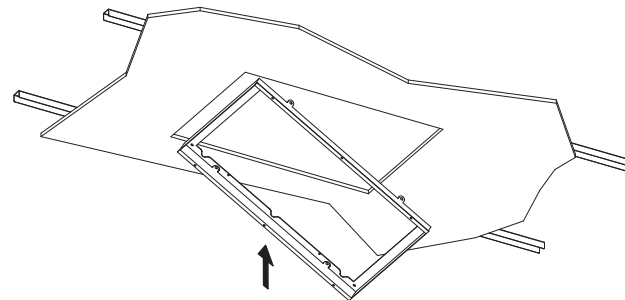

1

2

TAGLIARE - CUT

Quadro - Square
- 280x280mm x mod. 300x300mm
- 380x380mm x mod. 400x400mm
- 480x480mm x mod. 500x500mm

Rettangolare - Rectangular
- 480x380mm x mod. 500x400mm
- 680x380mm x mod. 700x400mm
- 880x580mm x mod. 900x600mm
- 1080x680mm x mod. 1000x700mm

3

4

5

6