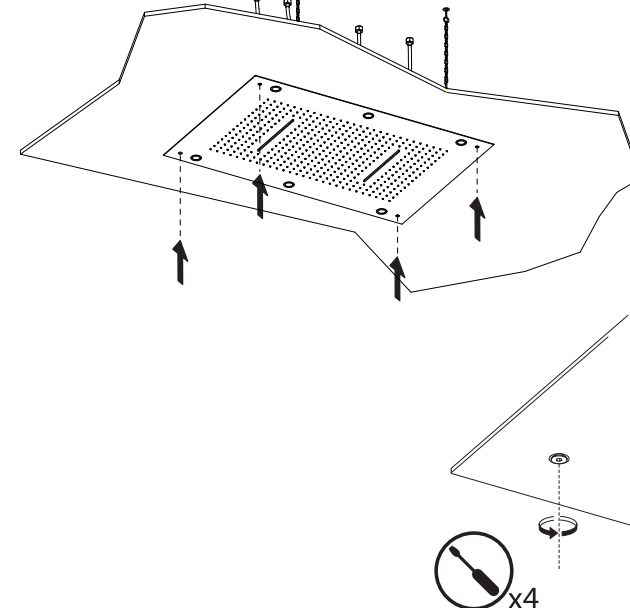

SOFFIONE DOCCIA per installazione ad incasso
 SHOWER HEAD for concealed installation

MODELLI - MODELS

Quadro - Square:
 300x300mm - 400x400mm - 500x500mm

Rettangolare - Rectangular:
 500x400mm - 700x400mm - 900x600mm - 1000x700mm

1

2

TAGLIARE - CUT

Quadro - Square
 - 280x280mm x mod. 300x300mm
 - 380x380mm x mod. 400x400mm
 - 480x480mm x mod. 500x500mm

Rettangolare - Rectangular
 - 480x380mm x mod. 500x400mm
 - 680x380mm x mod. 700x400mm
 - 880x580mm x mod. 900x600mm
 - 1080x680mm x mod. 1000x700mm

3

4

5

6

7

8

9

10

11

12

ATTENZIONE! - WARNING!
 Solo per modelli con LED RGB
 Only for RGB LED Models