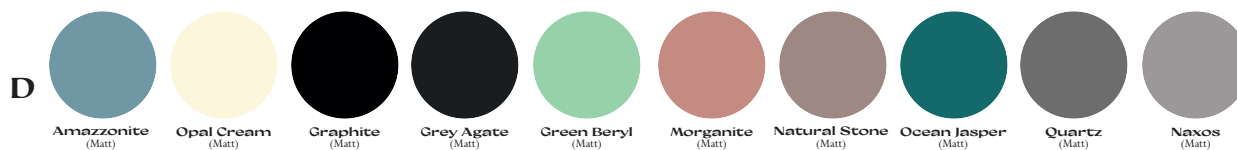

ACCESSORI

ACCESSORIES

FINITURE