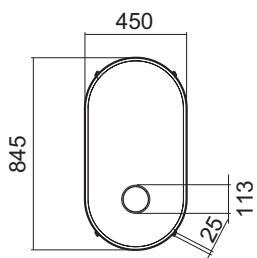

Codice | Code	Finitura | Finishing	PREZZO | Price €	Pezzi Pallet | Pieces Pallet

Finiture MATT / MATT finishing

Codice | Code	Finitura | Finishing	PREZZO | Price €	Pezzi Pallet | Pieces Pallet
STRSMWA	C ● White Agate	715,00	
STRSMGR	D ● Graphite	590,00