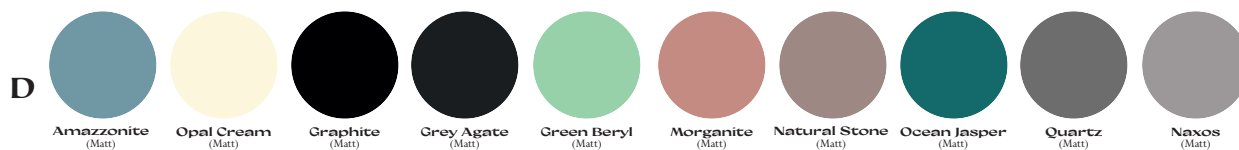

MINIMAL

LAVABO
WASHBASIN

FINITURE