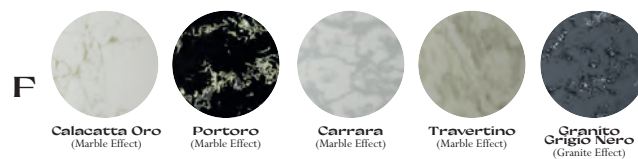

MILD

LAVABO
WASHBASIN

FINITURE