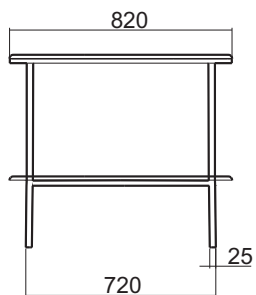

Codice | Code	Finitura | Finishing	PREZZO | Price €	Pezzi Pallet | Pieces Pallet

Finiture MATT / MATT finishing

Codice | Code	Finitura | Finishing	PREZZO | Price €	Pezzi Pallet | Pieces Pallet
STRSMWA	C ● White Agate	715,00	
STRSMGR	D ● Graphite	590,00