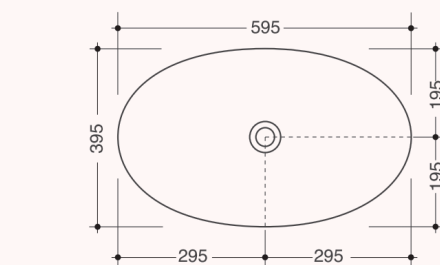

Boat 59

Boat lavabo 59 cm

Codice:BOALAA59