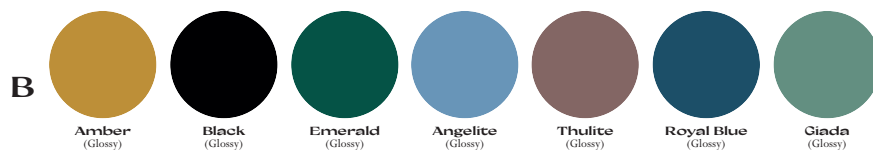

BOWL

LAVABO
WASHBASIN

FINITURE