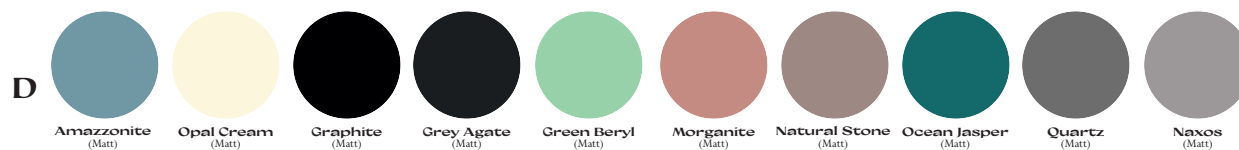

BOAT_{50 cm}

LAVABO
WASHBASIN

FINITURE