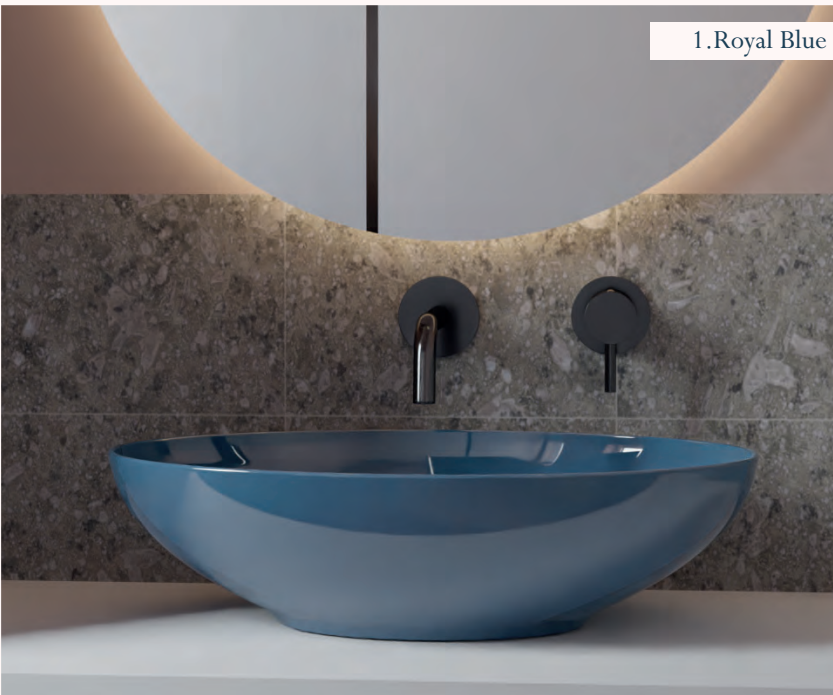

4. Giada

1. Royal Blue