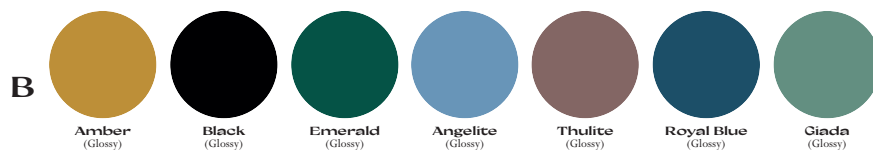

FRAME

LAVABO
WASHBASIN

FINITURE