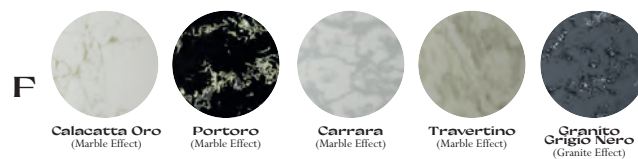

BOAT_{50 cm}

LAVABO
WASHBASIN

FINITURE