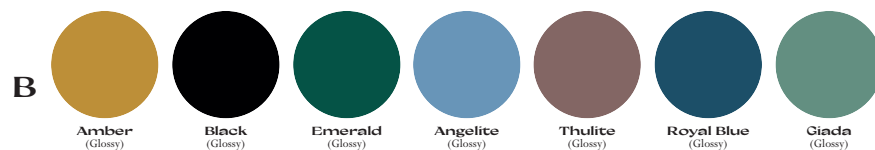

MILD

LAVABO
WASHBASIN

FINITURE