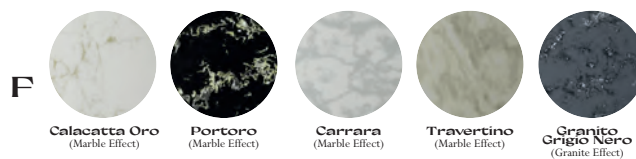

VESSEL

LAVABO
WASHBASIN

FINITURE