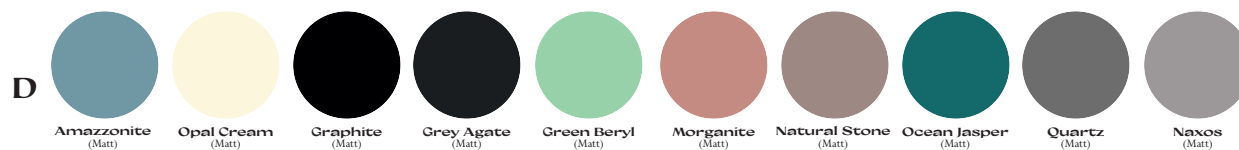

MILD

LAVABO
WASHBASIN

FINITURE