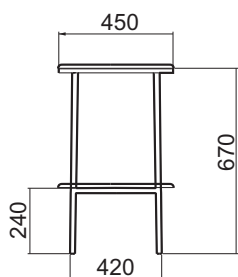

Codice | Code	Finitura | Finishing	PREZZO | Price €	Pezzi Pallet | Pieces Pallet

Finiture MATT / MATT finishing

Codice | Code	Finitura | Finishing	PREZZO | Price €	Pezzi Pallet | Pieces Pallet
STRSMWA	C ● White Agate	715,00	
STRSMGR	D ● Graphite	590,00