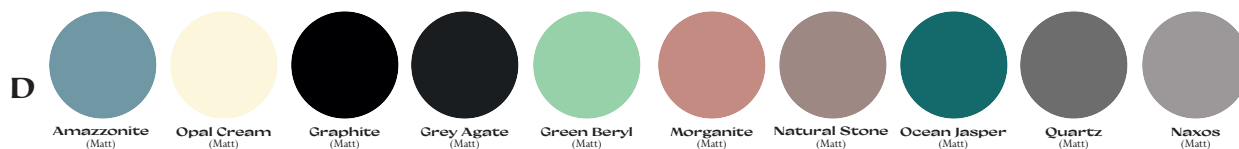

VESSEL

LAVABO
WASHBASIN

FINITURE