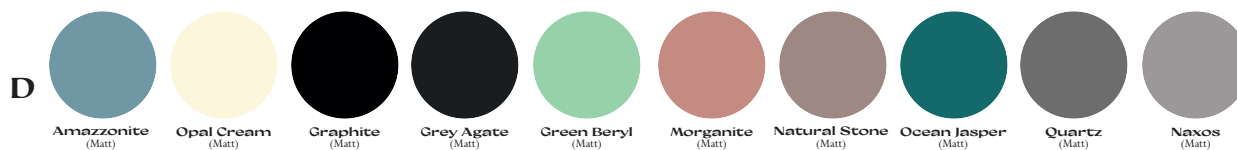

BOAT 59

LAVABO
WASHBASIN

FINITURE