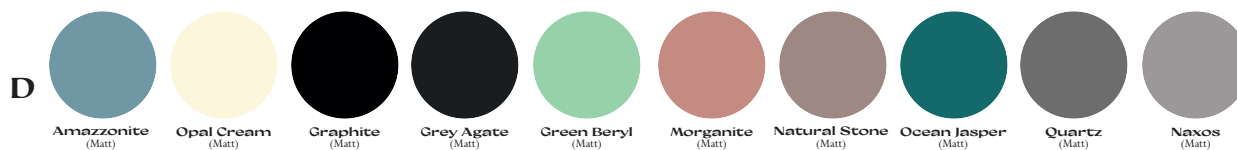

BOWL

LAVABO
WASHBASIN

FINITURE