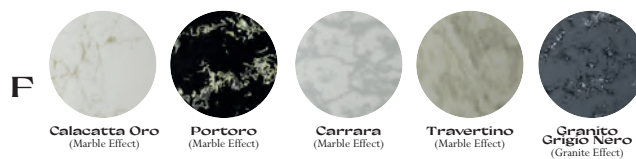

RIVER

LAVABO
WASHBASIN

FINITURE