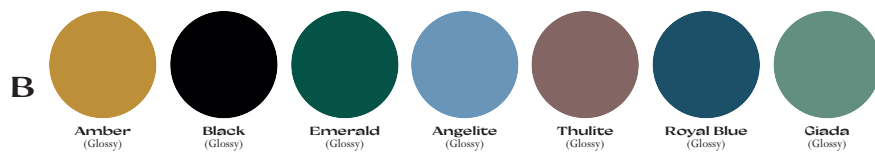

SKY

LAVABO
WASHBASIN

FINITURE