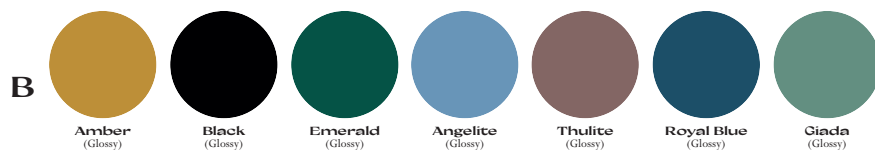

RIVER

LAVABO
WASHBASIN

FINITURE