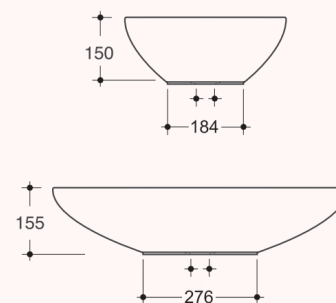

Boat 59

Boat lavabo 59 cm

Codice:BOALAA59