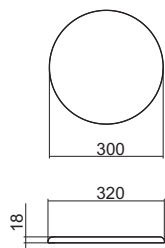

Finiture GLOSSY / GLOSSY finishing

A			
BOWMC	Bianco	100,00	24
B			
BOWMCAB	Amber	145,00	24
BOWMCB	Black	145,00	24
BOWMCM	Emerald	145,00	24
BOWMCAN	Angelite	145,00	24
BOWMCTH	Thulite	145,00	24
BOWMCRB	Royal Blue	145,00	24
BOWMCGI	Giada	145,00	24

MISURE / SIZE:
Ø 30 X H ,8 CM