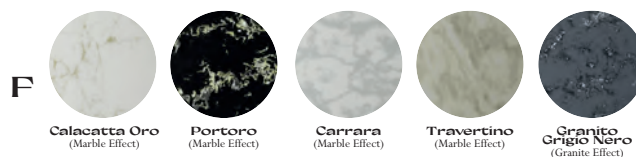

BOAT 59

LAVABO
WASHBASIN

FINITURE