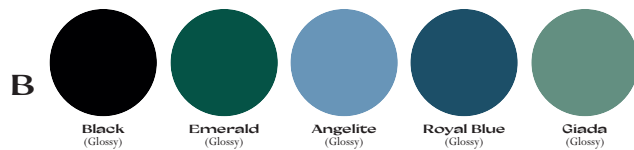

SEASTAR

LAVABO
WASHBASIN

FINITURE