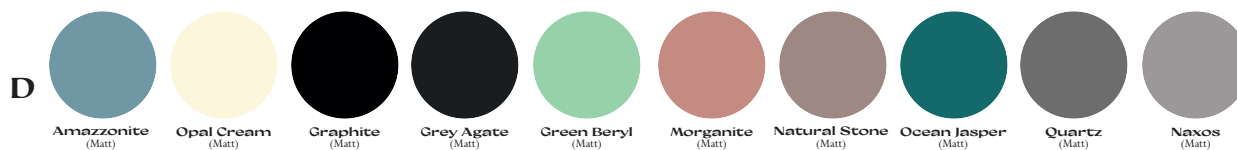

FRAME

LAVABO
WASHBASIN

FINITURE