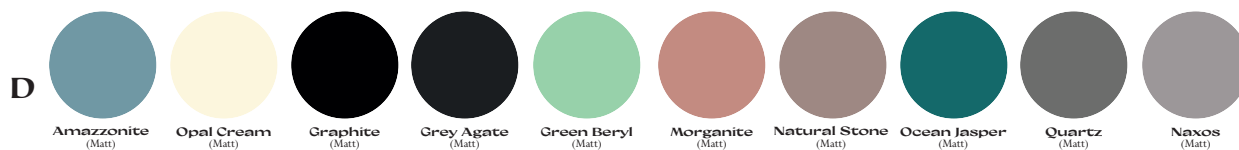

SKY

LAVABO
WASHBASIN

FINITURE