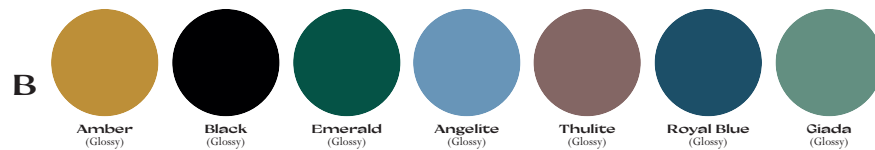

BOAT_{50 cm}

LAVABO
WASHBASIN

FINITURE