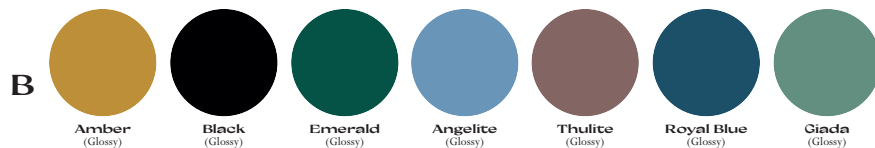

VESSEL

LAVABO
WASHBASIN

FINITURE