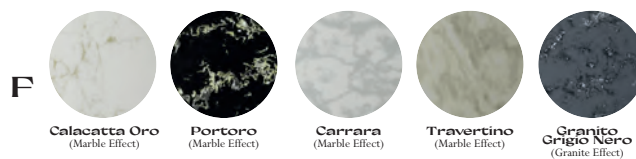

SKY

LAVABO
WASHBASIN

FINITURE