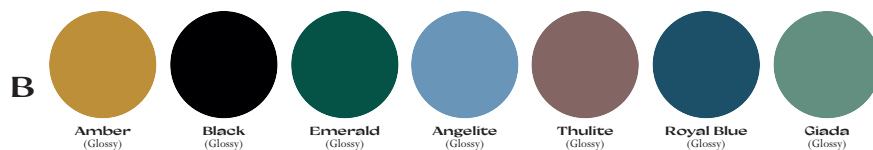

COMPLEMENTI D'ARREDO

FURNISHING

FINITURE