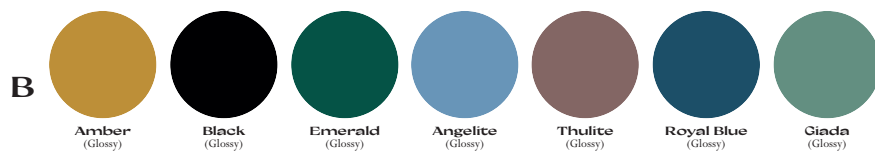

MINIMAL

LAVABO
WASHBASIN

FINITURE