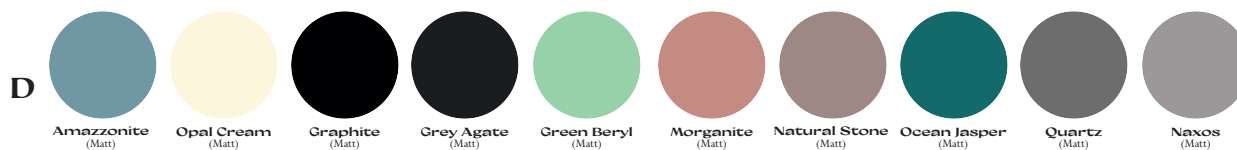

COMPLEMENTI D'ARREDO

FURNISHING

FINITURE