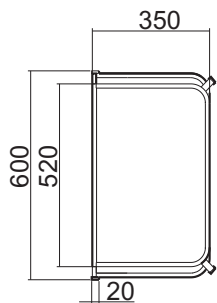

STRBSLWAAB

● Struttura / Frame
White Agate
+
● Ripiano / Shelf Amber

890,00

MISURE / SIZE:
60X35 X H 74 CM