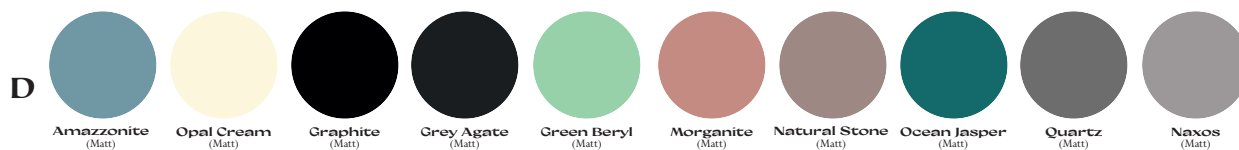

RIVER

LAVABO
WASHBASIN

FINITURE