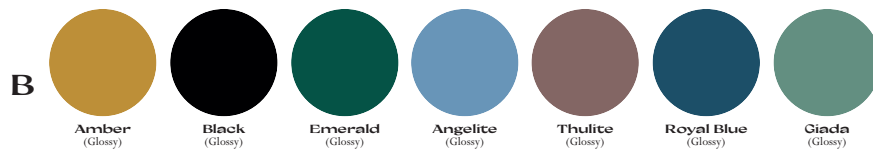

ACCESSORI

ACCESSORIES

FINITURE