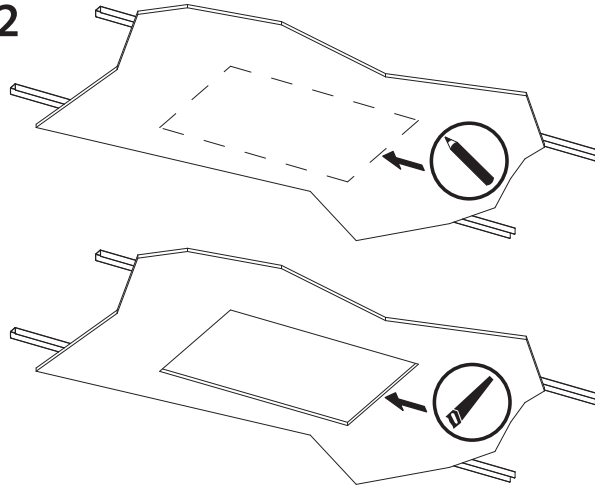

SOFFIONE DOCCIA per installazione ad incasso
 SHOWER HEAD for concealed installation

MODELLI - MODELS

Quadro - Square:
 300x300mm - 400x400mm - 500x500mm

Rettangolare - Rectangular:
 500x400mm - 700x400mm - 900x600mm - 1000x700mm

DOC SIR 03 - Rev. n° 04 del 2017

ESPLOSO - EXPLODED VIEW DRAWING

LEGENDA - LEGEND

- Tracciare - To Draw
- Misurare - To Measure
- Tagliare - To Cut
- Forare - To Drill
- Avvitare - To Screw
- Chiudere - To Screw

1

2

TAGLIARE - CUT

Quadro - Square
 - 280x280mm x mod. 300x300mm
 - 380x380mm x mod. 400x400mm
 - 480x480mm x mod. 500x500mm

Rettangolare - Rectangular
 - 480x380mm x mod. 500x400mm
 - 680x380mm x mod. 700x400mm
 - 880x580mm x mod. 900x600mm
 - 1080x680mm x mod. 1000x700mm