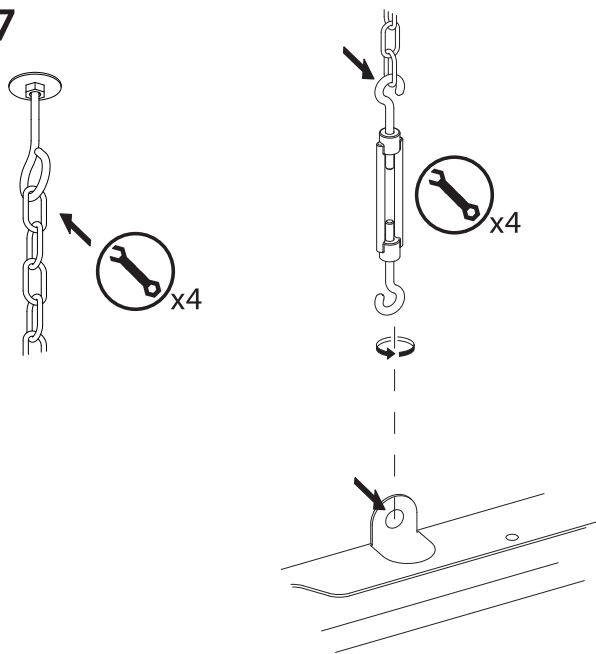

SOFFIONE DOCCIA per installazione ad incasso
 SHOWER HEAD for concealed installation

MODELLI - MODELS

Quadro - Square:
 300x300mm - 400x400mm - 500x500mm

Rettangolare - Rectangular:
 500x400mm - 700x400mm - 900x600mm - 1000x700mm

1

2

TAGLIARE - CUT

Quadro - Square
 - 280x280mm x mod. 300x300mm
 - 380x380mm x mod. 400x400mm
 - 480x480mm x mod. 500x500mm

Rettangolare - Rectangular
 - 480x380mm x mod. 500x400mm
 - 680x380mm x mod. 700x400mm
 - 880x580mm x mod. 900x600mm
 - 1080x680mm x mod. 1000x700mm

3

4

5

6

7

8

9

10