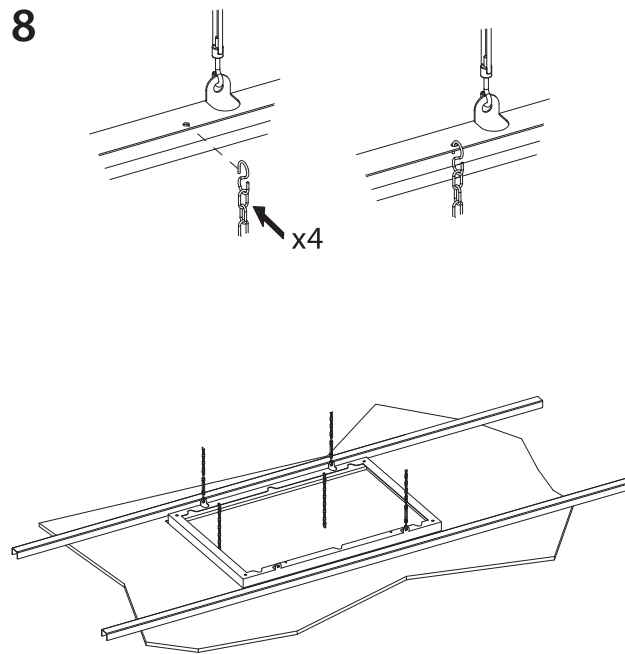

SOFFIONE DOCCIA per installazione ad incasso
 SHOWER HEAD for concealed installation

MODELLI - MODELS

Quadro - Square:
 300x300mm - 400x400mm - 500x500mm

Rettangolare - Rectangular:
 500x400mm - 700x400mm - 900x600mm - 1000x700mm

1

2

TAGLIARE - CUT

Quadro - Square
 - 280x280mm x mod. 300x300mm
 - 380x380mm x mod. 400x400mm
 - 480x480mm x mod. 500x500mm

Rettangolare - Rectangular
 - 480x380mm x mod. 500x400mm
 - 680x380mm x mod. 700x400mm
 - 880x580mm x mod. 900x600mm
 - 1080x680mm x mod. 1000x700mm

3

4

5

6

7

8

9

10