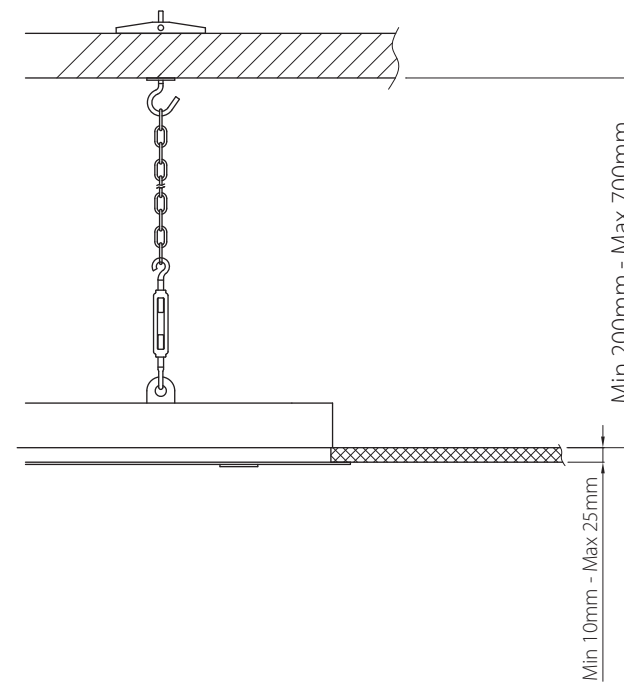

SOFFIONE DOCCIA per installazione ad incasso
 SHOWER HEAD for concealed installation

MODELLI - MODELS

Quadro - Square:
 300x300mm - 400x400mm - 500x500mm

Rettangolare - Rectangular:
 500x400mm - 700x400mm - 900x600mm - 1000x700mm

DOC SIR 03 - Rev. n° 04 del 2017

ESPLOSO - EXPLODED VIEW DRAWING

LEGENDA - LEGEND

- Tracciare - To Draw
- Misurare - To Measure
- Tagliare - To Cut
- Forare - To Drill
- Avvitare - To Screw
- Chiudere - To Screw

1

2

TAGLIARE - CUT

Quadro - Square
 - 280x280mm x mod. 300x300mm
 - 380x380mm x mod. 400x400mm
 - 480x480mm x mod. 500x500mm

Rettangolare - Rectangular
 - 480x380mm x mod. 500x400mm
 - 680x380mm x mod. 700x400mm
 - 880x580mm x mod. 900x600mm
 - 1080x680mm x mod. 1000x700mm