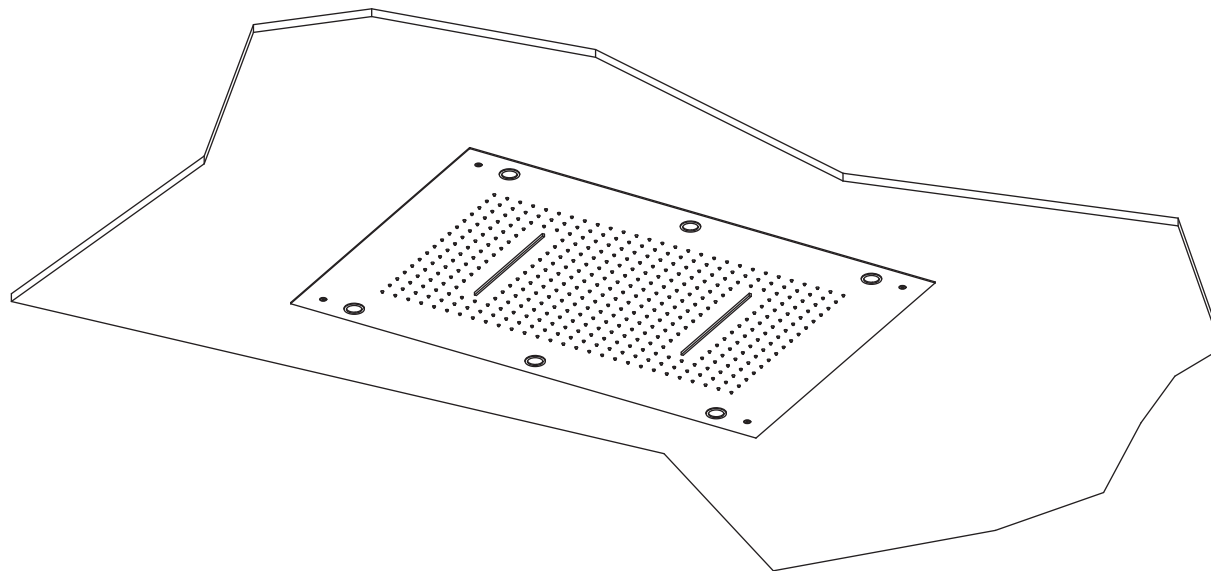

SOFFIONE DOCCIA per installazione ad incasso
 SHOWER HEAD for concealed installation

MODELLI - MODELS

Quadro - Square:
 300x300mm - 400x400mm - 500x500mm

Rettangolare - Rectangular:
 500x400mm - 700x400mm - 900x600mm - 1000x700mm

DOC SIR 03 - Rev. n° 04 del 2017

ESPLOSO - EXPLODED VIEW DRAWING

LEGENDA - LEGEND

- Tracciare - To Draw
- Misurare - To Measure
- Tagliare - To Cut
- Forare - To Drill
- Avvitare - To Screw
- Chiudere - To Screw

1

2

TAGLIARE - CUT

Quadro - Square
 - 280x280mm x mod. 300x300mm
 - 380x380mm x mod. 400x400mm
 - 480x480mm x mod. 500x500mm

Rettangolare - Rectangular
 - 480x380mm x mod. 500x400mm
 - 680x380mm x mod. 700x400mm
 - 880x580mm x mod. 900x600mm
 - 1080x680mm x mod. 1000x700mm