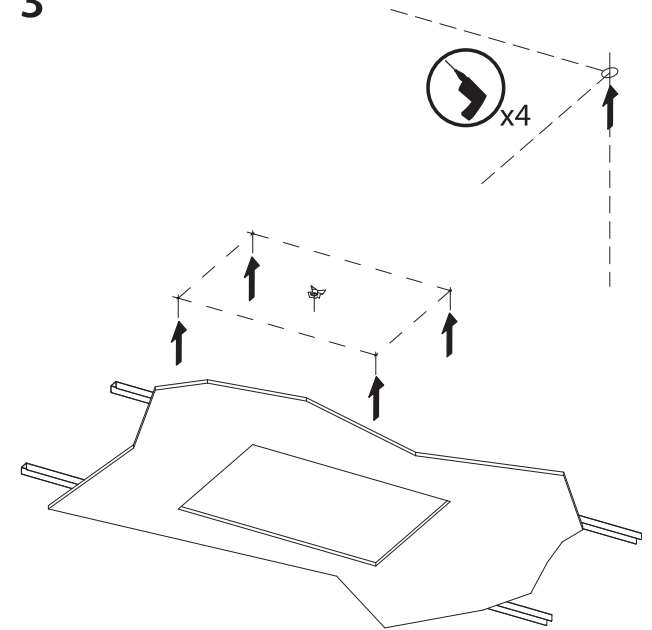

TAGLIARE - CUT

Quadro - Square
- 280x280mm x mod. 300x300mm
- 380x380mm x mod. 400x400mm
- 480x480mm x mod. 500x500mm

Rettangolare - Rectangular
- 480x380mm x mod. 500x400mm
- 680x380mm x mod. 700x400mm
- 880x580mm x mod. 900x600mm
- 1080x680mm x mod. 1000x700mm

3