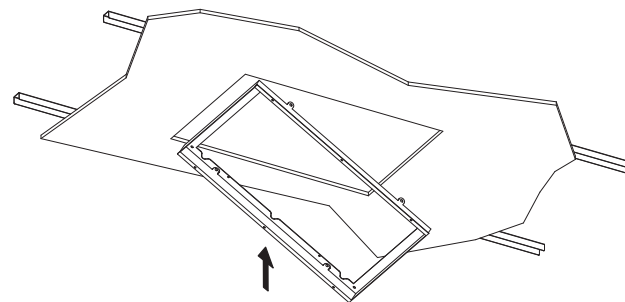

1

2

TAGLIARE - CUT

Quadro - Square
- 280x280mm x mod. 300x300mm
- 380x380mm x mod. 400x400mm
- 480x480mm x mod. 500x500mm

Rettangolare - Rectangular
- 480x380mm x mod. 500x400mm
- 680x380mm x mod. 700x400mm
- 880x580mm x mod. 900x600mm
- 1080x680mm x mod. 1000x700mm

3

4

5

6