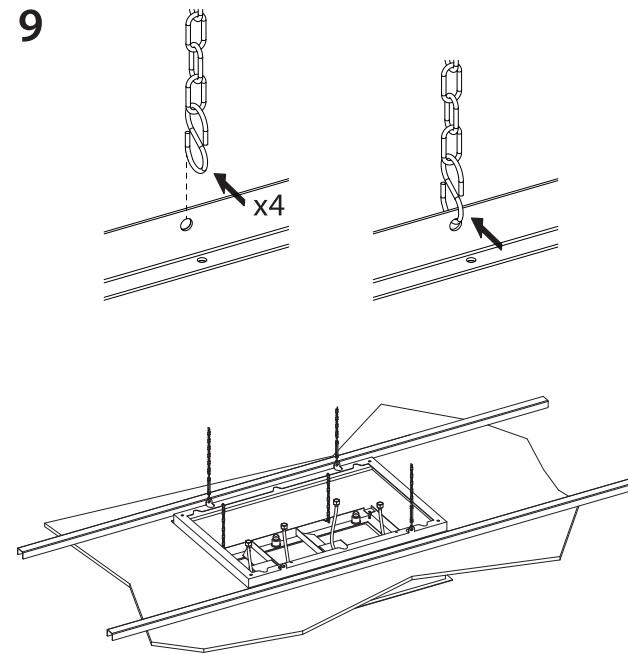

SOFFIONE DOCCIA per installazione ad incasso
 SHOWER HEAD for concealed installation

MODELLI - MODELS

Quadro - Square:
 300x300mm - 400x400mm - 500x500mm

Rettangolare - Rectangular:
 500x400mm - 700x400mm - 900x600mm - 1000x700mm

1

2

TAGLIARE - CUT

Quadro - Square
 - 280x280mm x mod. 300x300mm
 - 380x380mm x mod. 400x400mm
 - 480x480mm x mod. 500x500mm

Rettangolare - Rectangular
 - 480x380mm x mod. 500x400mm
 - 680x380mm x mod. 700x400mm
 - 880x580mm x mod. 900x600mm
 - 1080x680mm x mod. 1000x700mm

3

4

5

6

7

8

9

10