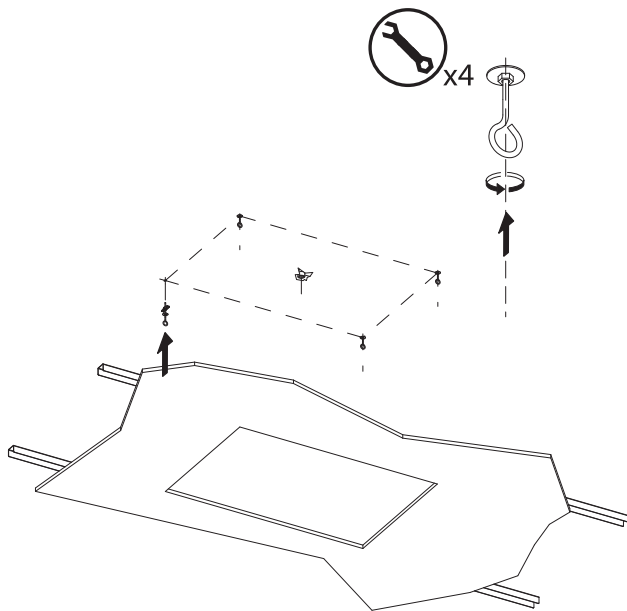

1

2

TAGLIARE - CUT

Quadro - Square
- 280x280mm x mod. 300x300mm
- 380x380mm x mod. 400x400mm
- 480x480mm x mod. 500x500mm

Rettangolare - Rectangular
- 480x380mm x mod. 500x400mm
- 680x380mm x mod. 700x400mm
- 880x580mm x mod. 900x600mm
- 1080x680mm x mod. 1000x700mm

3

4

5

6