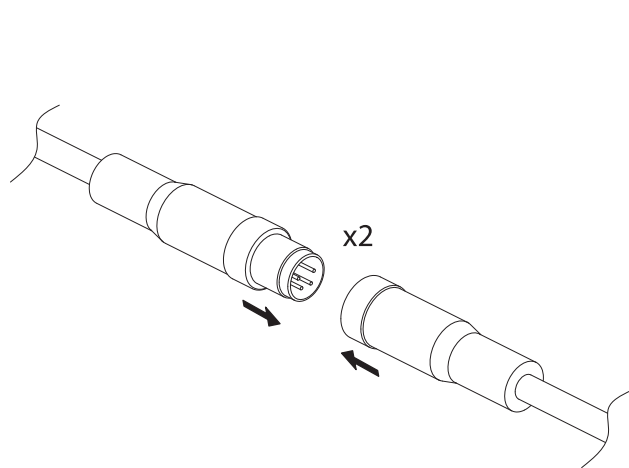

7

8

9

10

ATTENZIONE! - WARNING!
Solo per modelli con LED RGB
Only for RGB LED Models

11

12