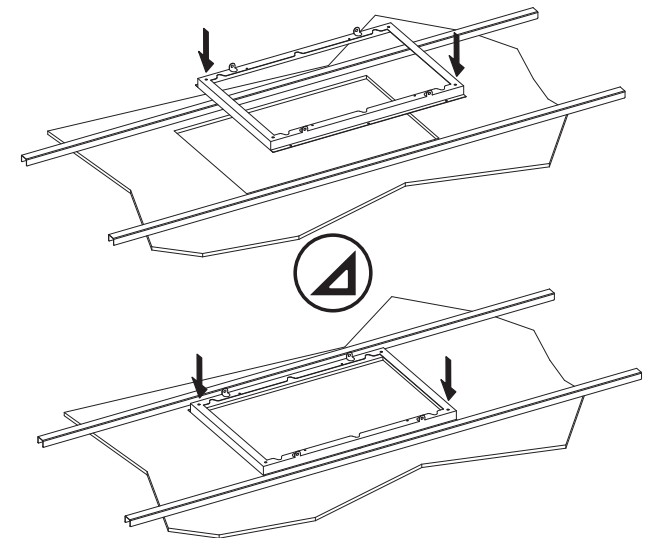

SOFFIONE DOCCIA per installazione ad incasso
 SHOWER HEAD for concealed installation

MODELLI - MODELS

Quadro - Square:
 300x300mm - 400x400mm - 500x500mm

Rettangolare - Rectangular:
 500x400mm - 700x400mm - 900x600mm - 1000x700mm

1

2

TAGLIARE - CUT

Quadro - Square
 - 280x280mm x mod. 300x300mm
 - 380x380mm x mod. 400x400mm
 - 480x480mm x mod. 500x500mm

Rettangolare - Rectangular
 - 480x380mm x mod. 500x400mm
 - 680x380mm x mod. 700x400mm
 - 880x580mm x mod. 900x600mm
 - 1080x680mm x mod. 1000x700mm

3

4

5

6

7

8

9

10