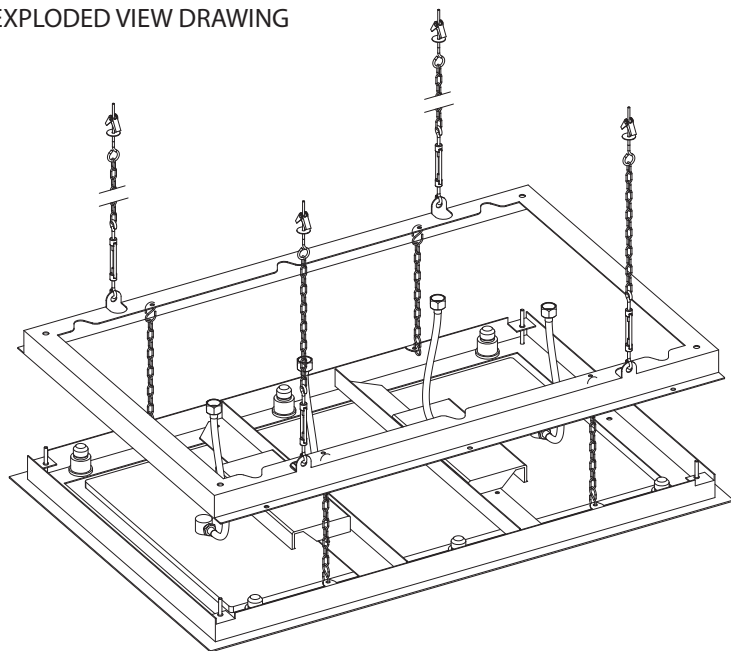

ESPLOSO - EXPLODED VIEW DRAWING