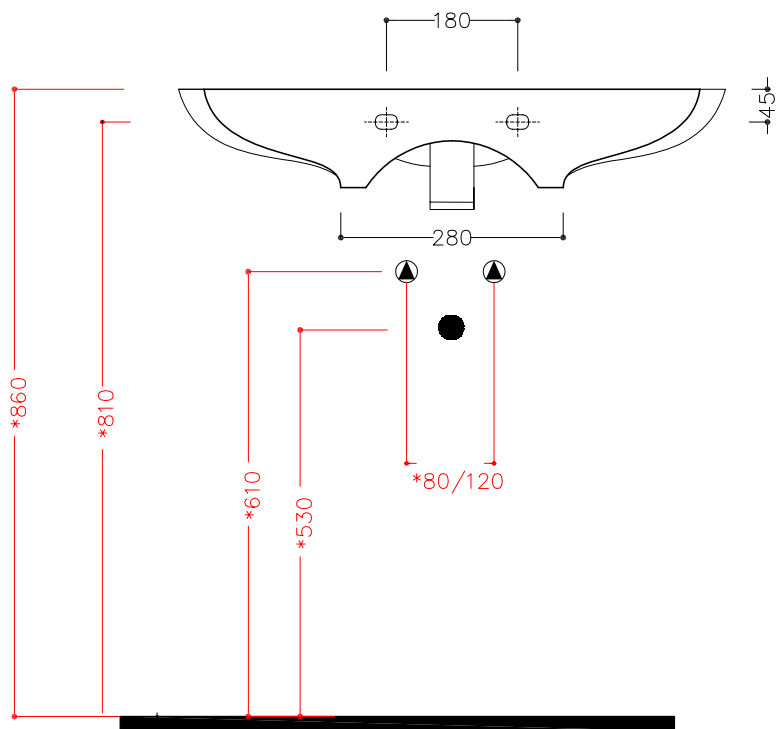

OLYMPIA

Agg. 17/06/11

CLEAR Art. 08CL
lavabo 75 cm - washbasin 75cm
Dimensioni/Dimension: 75x45x14 cm
Peso/Weigth: 18 Kg

*Quota di istallazione consigliata
Advised measure for istallation