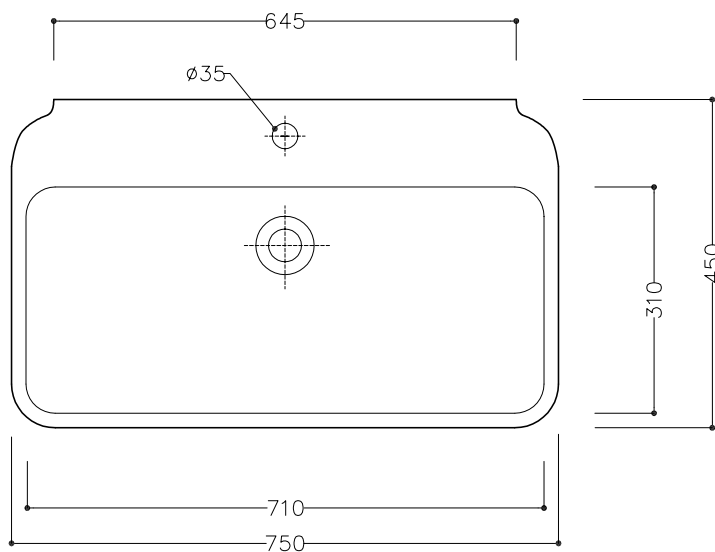

OLYMPIA

Agg. 17/06/11

CLEAR Art. 08CL
lavabo 75 cm - washbasin 75cm
Dimensioni/Dimension: 75x45x14 cm
Peso/Weigth: 18 Kg

*Quota di istallazione consigliata
Advised measure for istallation