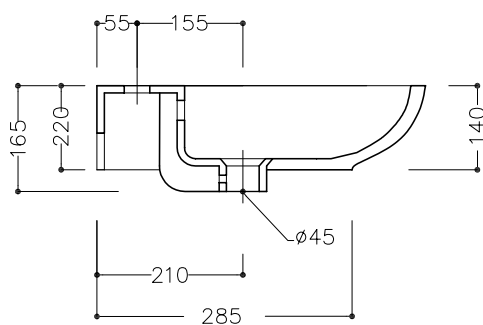

OLYMPIA

Agg. 17/06/11

CLEAR Art. 08CL
lavabo 75 cm - washbasin 75cm
Dimensioni/Dimension: 75x45x14 cm
Peso/Weigth: 18 Kg

*Quota di istallazione consigliata
Advised measure for istallation