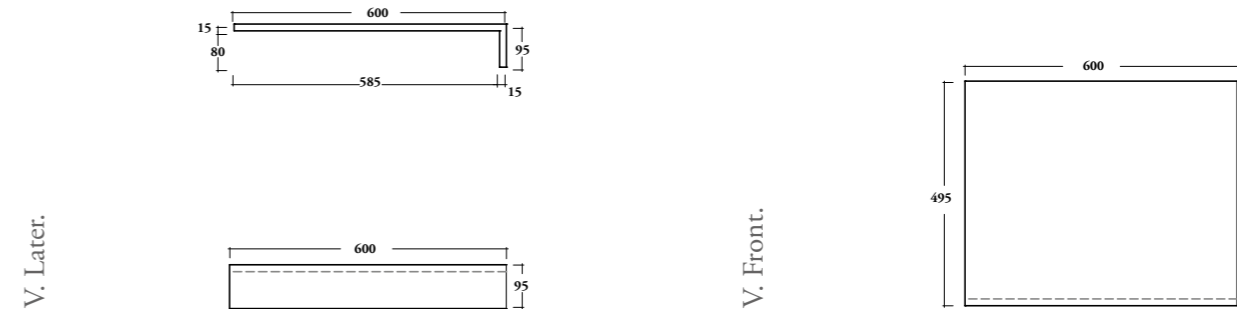

QUADRO SOSPESO

OVAL SOSPESO

PIANO STONE