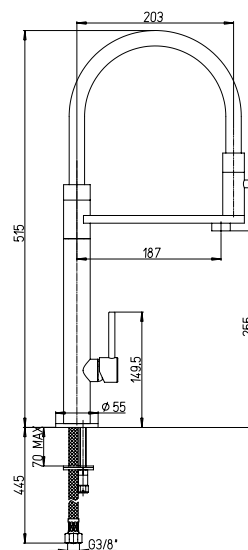

art. _____ finitura / finishing

78CR559YOSS Cromo - Chrome