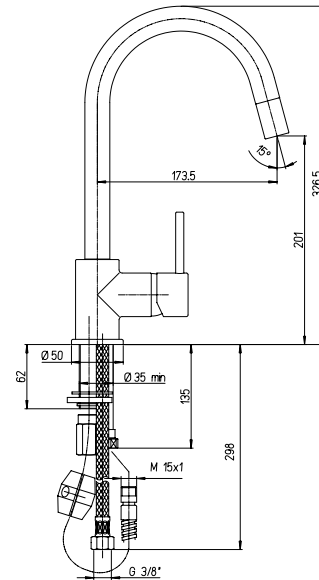

art. _____ finitura / finishing

78CR591 Cromo - Chrome