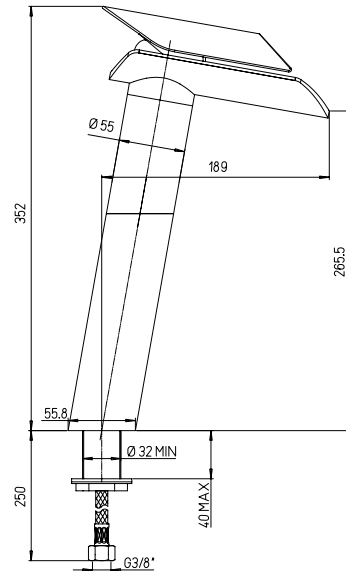

art.	finitura / finishing
73CR579VR	Cromo - Chrome
73PW579VR	PVD nichel antico - Aged nickel PVD