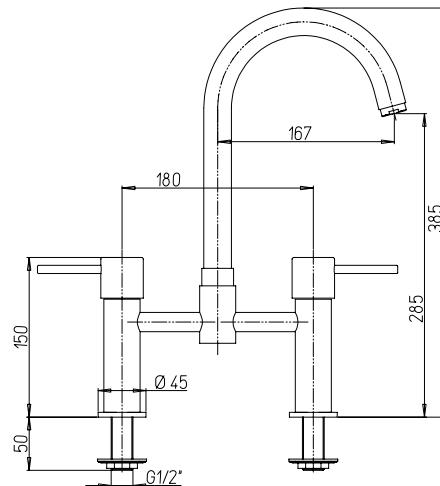

art. _____ finitura / finishing _____

78CR215 Cromo - Chrome

78PW215 PVD nichel antico - Aged nickel PVD