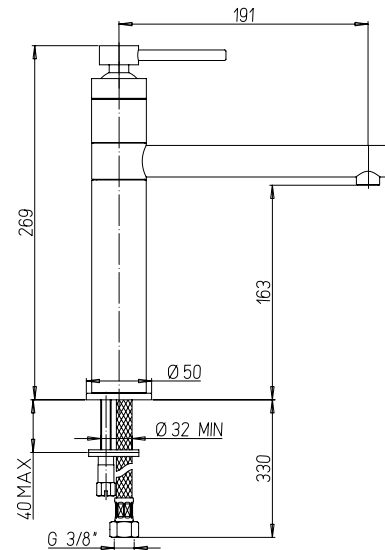

art. _____ finitura / finishing

78CR583RD Cromo - Chrome