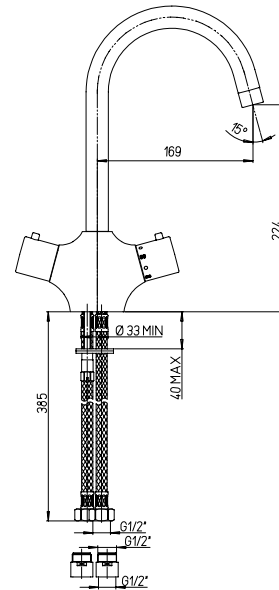

art. _____ finitura / finishing _____

78CR572TH **Cromo - Chrome**