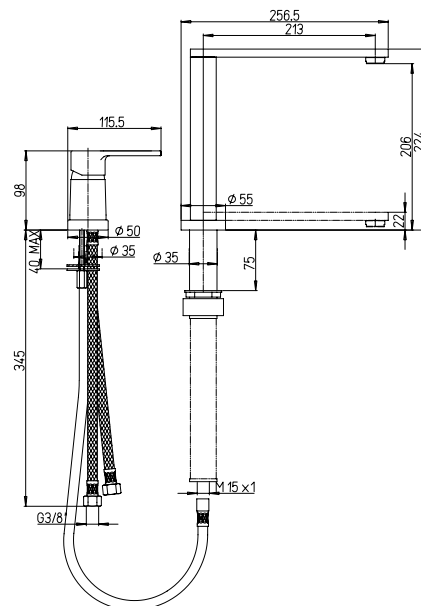

art. _____ finitura / finishing _____

92CR569/5822F Cromo - Chrome