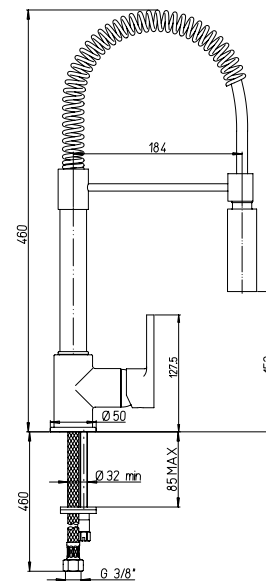

art.	finitura / finishing
92CR557LLPE	Cromo - Chrome
92BY557LLPE	Bianco opaco - Matt white
92YO557LLPE	Nero opaco - Matt black