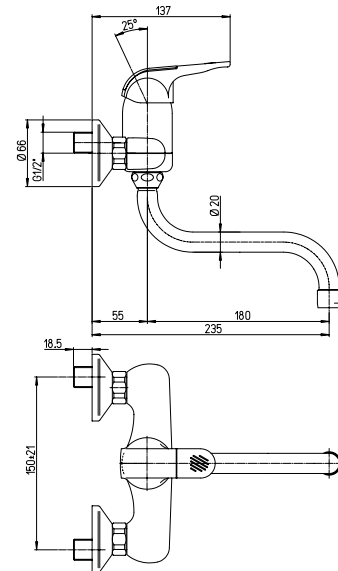

art.	finitura / finishing
45CR501TC	Cromo Chrome