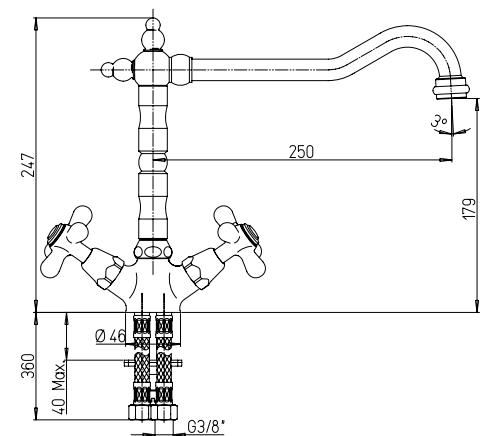

art.	finitura / finishing
17CR570B	Cromo - Chrome
17BD570B	Bianco - White
17NR570B	Nero - Black
17TD570B	Terra di Francia - Brown Sand
17F3570B	Ottone Antico - Aged Brass
17QL570B	Rame antico - Aged Copper