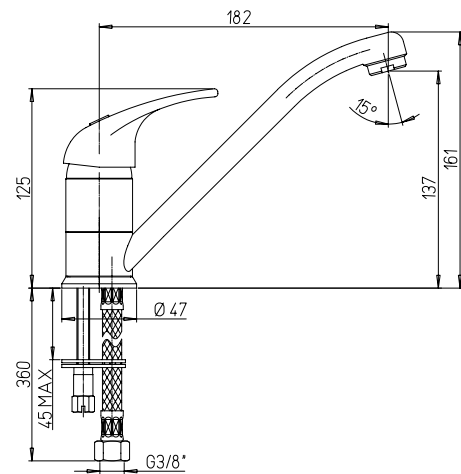

art.	finitura / finishing
69CR573Z	Cromo - Chrome