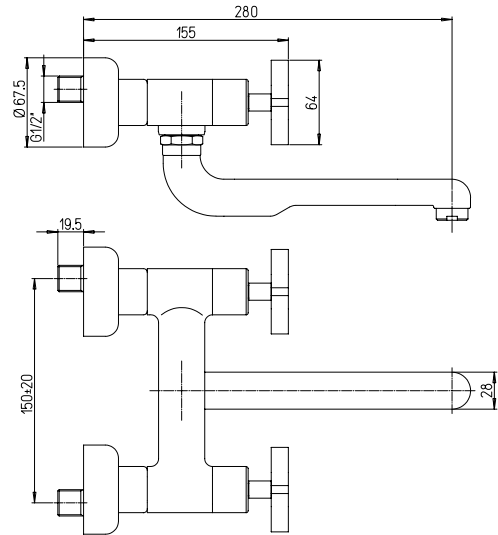

art.	finitura / finishing
83CR501	Cromo - Chrome
83PW501	PVD nichel antico - Aged nickel PVD