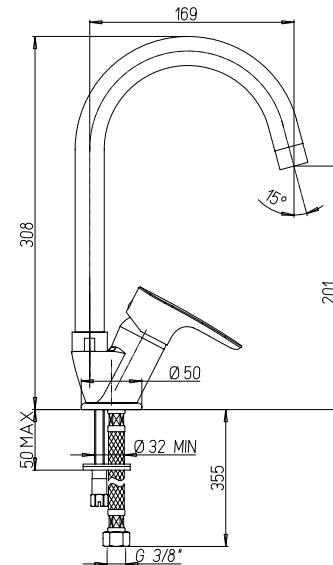

art. _____ finitura / finishing _____

SMCR570P **Cromo - Chrome**