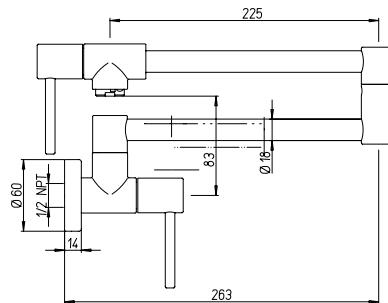

RICAMBI / SPARE PARTS:
53CC581AD VITONE / HEADWORK

art. 78CR518 finitura / finishing Cromo - Chrome

78CR518 **Cromo - Chrome**

78CR5433V cox

Monoforo lavello con bocca tubo a 3 acque

3 way kitchen mixer with tube spout