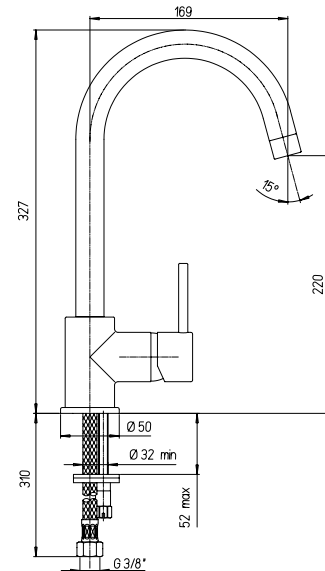

art. *finitura / finishing*

78CR572 Cromo - Chrome