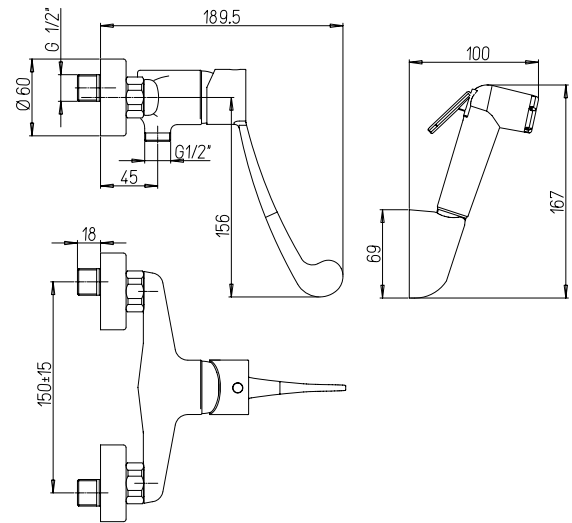

art. _____ finitura / finishing _____

SHCR509V Cromo - Chrome