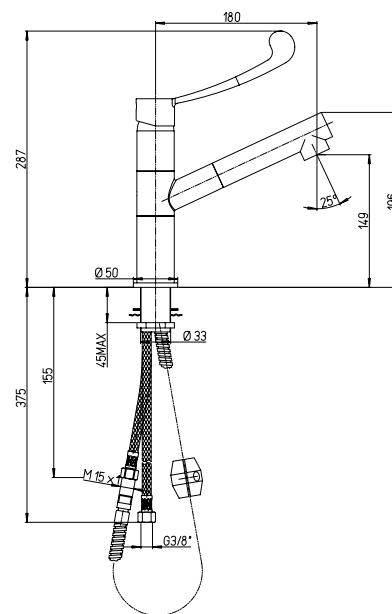

art. finitura / finishing

SHCR568 **Cromo - Chrome**