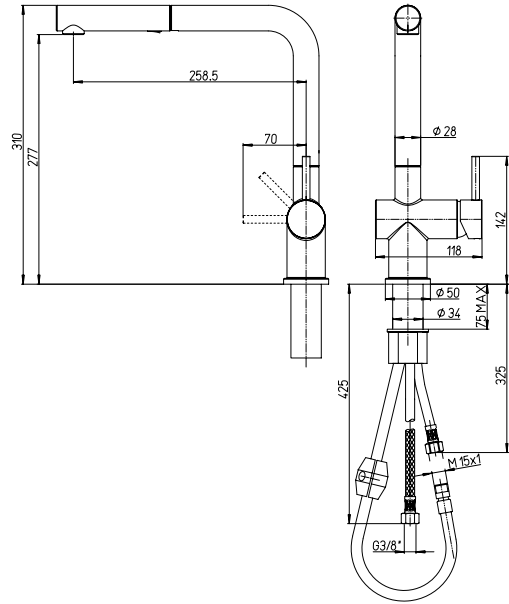

art.	finitura / finishing
HDCR566	Cromo - Chrome