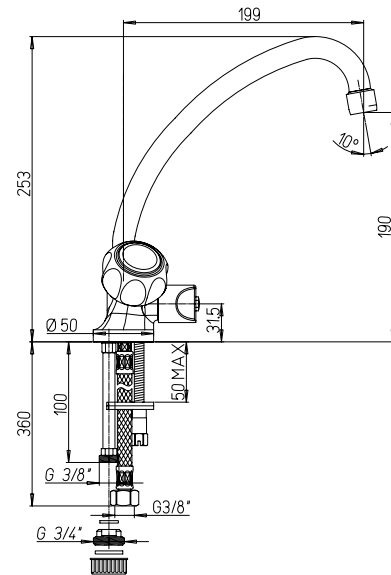

37CR560 arno

Monoforo lavello con bocca tubo orientabile e deviatore per lavastoviglie

Kitchen monobloc with swivel tube spout and dish-washer diverter

Mélangeur évier bec tube orientable et inverseur pour lave-vaisselles

Mezclador fregadero con caño tubular giratorio y con llave para lavavajillas

Spültischbatterie mit schwenkbarem Rohrauslauf und Anschluss für Geschirrspülmaschine

RICAMBI / SPARE PARTS:

53CC180NFC VITONE / HEADWORK

art.

finitura / finishing

37CR560

Cromo - Chrome