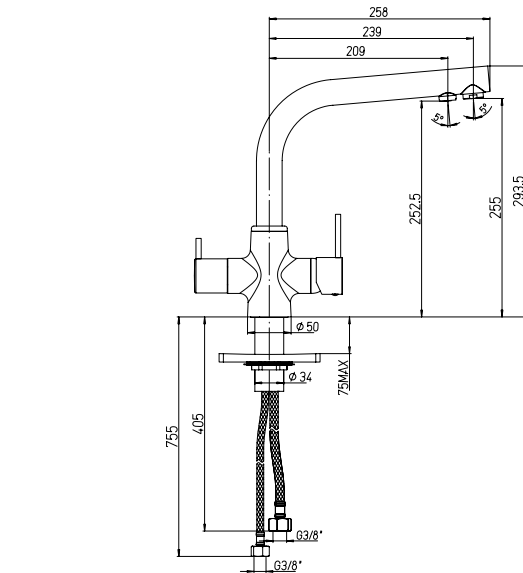

art. _____ finitura / finishing _____

92CR6433VEB90DA Cromo - Chrome