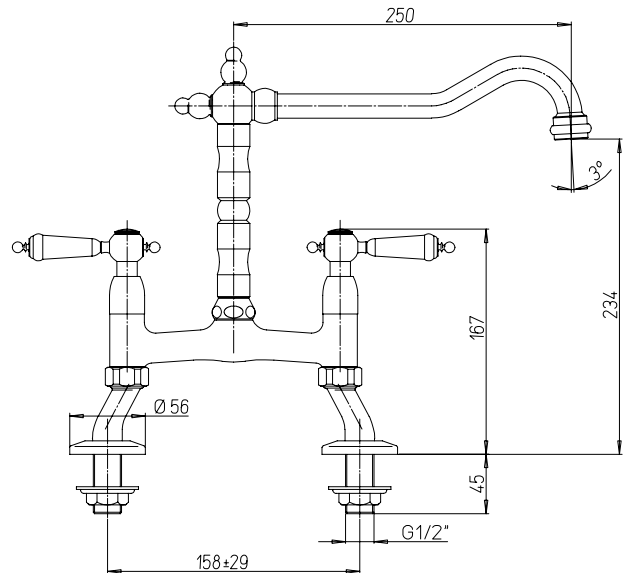

64CR584

Miscelatore lavello con bocca coassiale, bassa pressione (SPECIFICARE SERIE)
Single-lever kitchen mixer with swivel spout, low pressure (SPECIFY SERIES)
Mitigeur évier avec bec orientable, basse pression (SPÉCIFIER SÉRIE)
Mezclador monomando fregadero con caño giratorio, baja presión (INDICAR SERIE)
Einhebelmischer mit schwenkbarem Auslauf, Niederdruck (SERIE ANGEBEN)

art. _____ finitura / finishing _____

64CR584 Cromo - Chrome