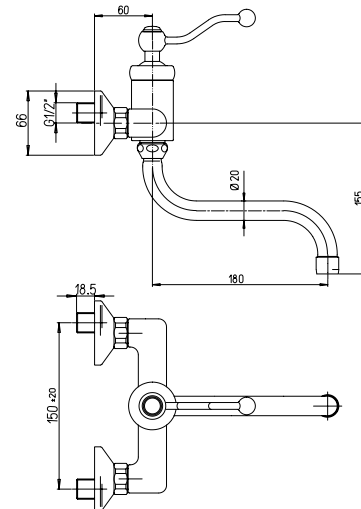

art.	finitura / finishing
88CR501	Cromo - Chrome
88BD501	Bianco - White
88OT501	Ottonato - Brass
88F3501	Ottone Antico - Aged Brass
88QL501	Rame antico - Aged Copper
88OP501	PVD oro - PVD gold