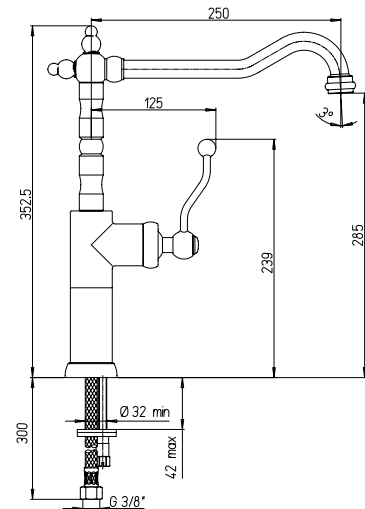

art. finitura / finishing

88CR572LL	Cromo - Chrome
88BD572LL	Bianco - White
88OT572LL	Ottonato - Brass
88F3572LL	Ottone Antico - Aged Brass
88QL572LL	Rame antico - Aged Copper
88OP572LL	PVD oro - PVD gold