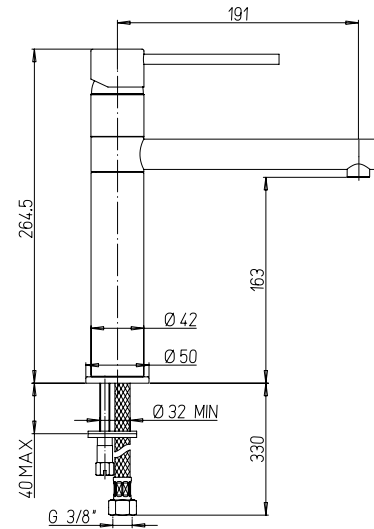

art. _____ finitura / finishing

78CR583 Cromo - Chrome