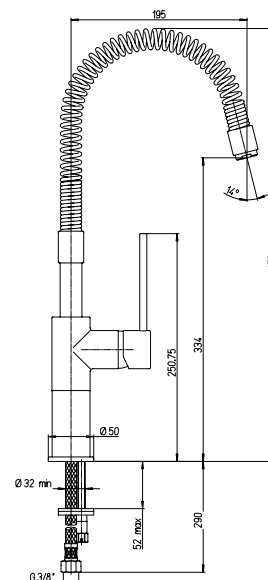

art. _____ finitura / finishing

78CR558 Cromo - Chrome