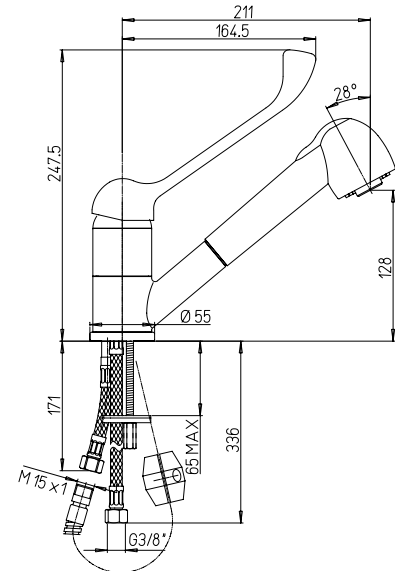

RICAMBI / SPARE PARTS:

53CC180NFC VITONE / HEADWORK

art.

finitura / finishing

37CR560

Cromo - Chrome

medical

42CR568L creta 100