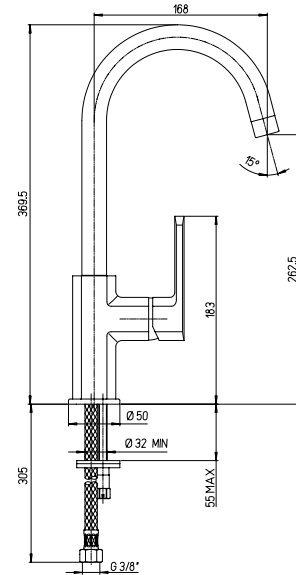

art. _____ finitura / finishing

86CR572 Cromo - Chrome

86PW572 PVD nichel antico - Aged nickel PVD