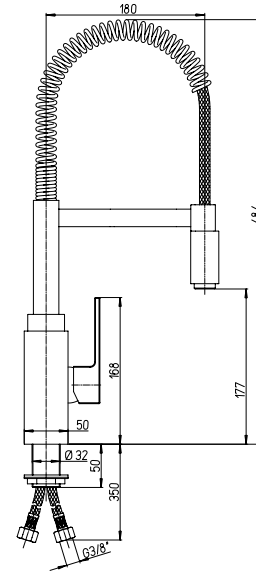

art.	finitura / finishing
84CR556R	Cromo - Chrome
84PW556R	PVD nichel antico - Aged nickel PVD