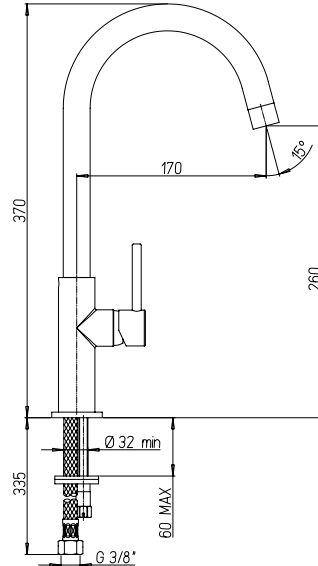

art. finitura / finishing

78CR572S Cromo - Chrome