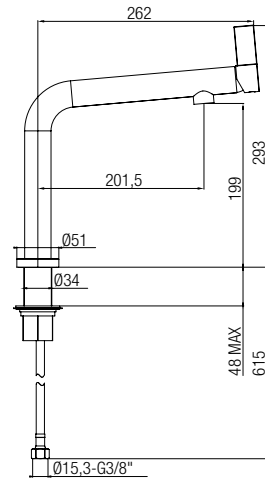

art. _____ finitura / finishing _____

78CR579WSA Cromo - Chrome