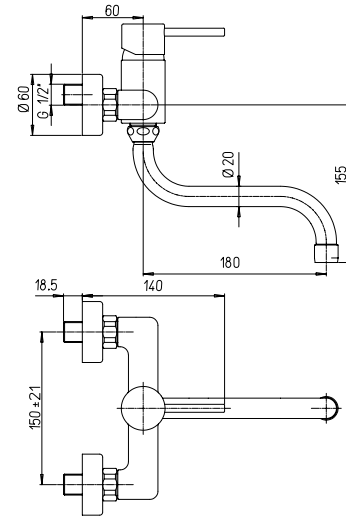

art.	finitura / finishing
78CR501	Cromo Chrome