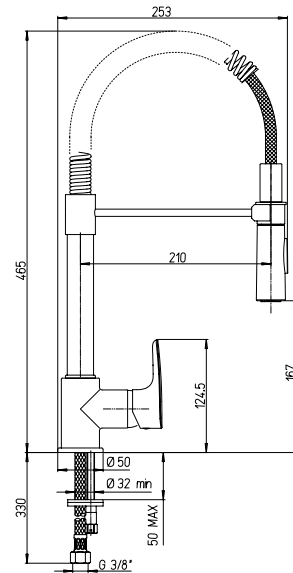

art. finitura / finishing

47CR555 **Cromo - Chrome**