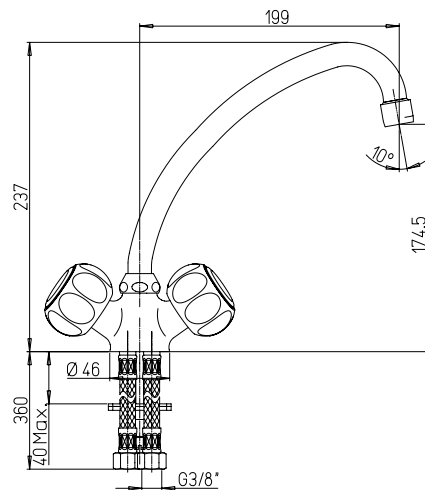

art. finitura / finishing

37CR570 **Cromo**
Chrome