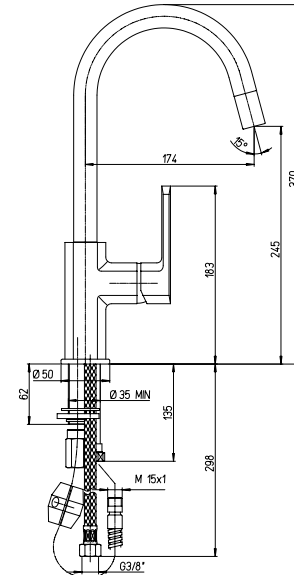

art. _____ finitura / finishing

86CR591 Cromo - Chrome

86PW591 PVD nichel antico - Aged nickel PVD