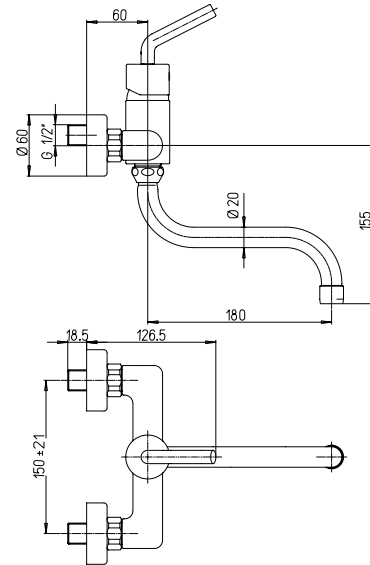

art.	finitura / finishing
81CR501NEW	Cromo - Chrome
81PW501NEW	PVD nichel antico - Aged nickel PVD