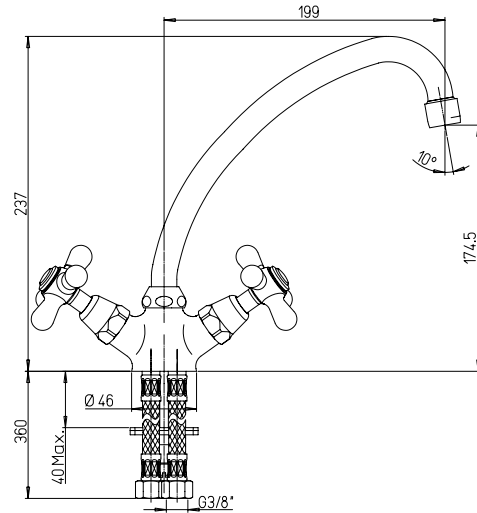

art. *finitura / finishing*

17CR570	Cromo - Chrome
17BD570	Bianco - White
17NR570	Nero - Black
17TD570	Terra di Francia - Brown Sand
17F3570	Ottone Antico - Aged Brass
17QL570	Rame antico - Aged Copper