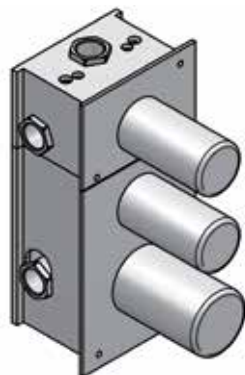

50CR691TH3WB

Gruppo doccia incasso termostatico universale con deviatore 3 uscite.
Universal built-in thermostatic shower mixer with 3 ways diverter.

€ 714,00

691TH3

Set maniglia, piastra e cartuccia termostatica - Set handle, plate and thermostatic cartridge

84..691TH3WBSET

CR

€ 236,00

78..691TH3WBSET

CR

€ 236,00