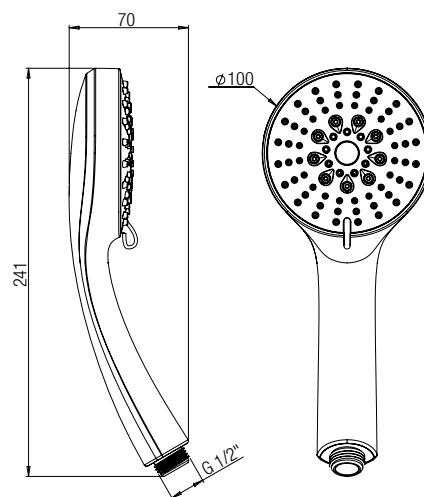

Doccetta anticalcare ABS 3 getti - Ø80.
Anti-limestone handshower in ABS, 3 jets - Ø80.

€ 19,00

53CR155/P2

Doccetta anticalcare ABS 5 getti - Ø100.
Anti-limestone handshower, in ABS, 5 jets - Ø100.

€ 17,00