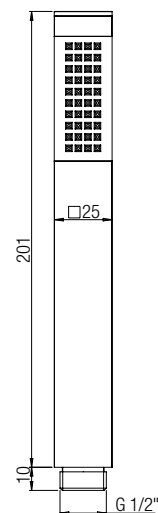

doccette ottone

doccette ottone

53CR155/P6

Doccetta anticalcare QUADRA ottone 1 getto.
SQUARE anti-limestone handshower - 1 jet.

€ 39,00