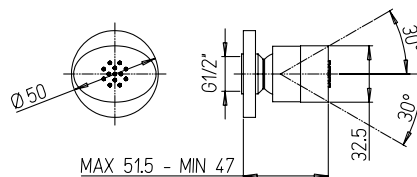

accessori

accessories

86CR721

Soffione laterale idromassaggio.
Body jet.

€ 75,00