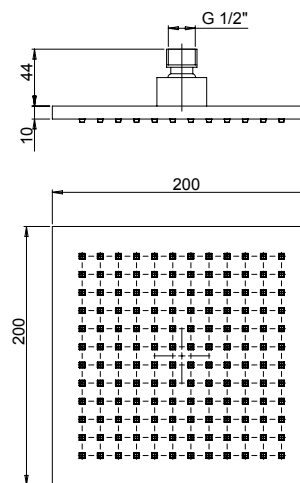

€ 45,00

50CR759TCARE25E

Soffione anticalcare in ABS Ø250.
Anti-limestone ABS showerhead, Ø250.

€ 69,00

50CR759G5TB24E

Soffione anticalcare in ABS Ø240.
Anti-limestone ABS shower head, Ø240.

€ 30,00

50CR759TCASQE