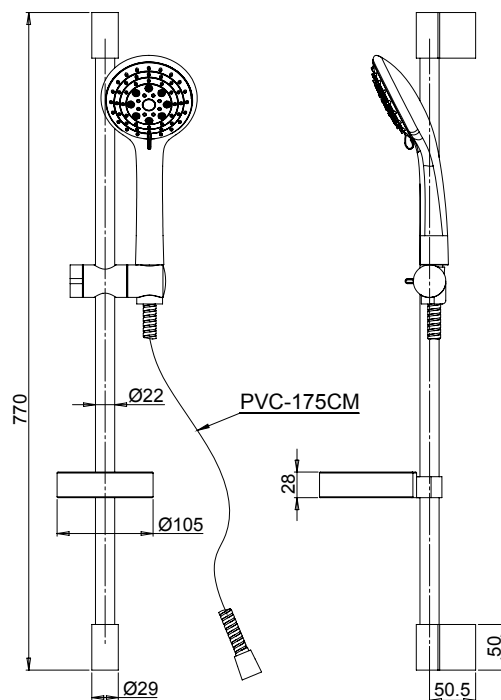

saliscendi ABS

ABS sliding rails

50CR124/P25

Doccia saliscendi P25 con portasapone
con doccetta anticalcare 5 getti in ABS
e flessibile PVC grigio cm 175.

Sliding rail P25 with soap dish
anti-limestone handshower and grey PVC
flexible hose length 175 cm.

€ 96,00