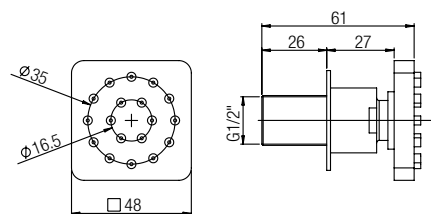

50CR721Q

Soffione laterale idromassaggio.
Body jet.

€ 51,00