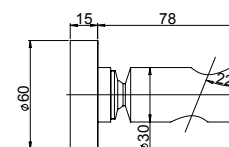

53CR185T

Supporto murale tondo in ottone a snodo.
Round brass shower holder with joint.

€ 56,00