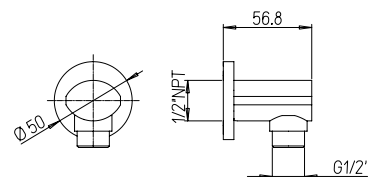

Presca acqua QUADRA a parete da 1/2" x 1/2".
SQUARE drop ell - 1/2" x 1/2".

€ 47,00

86CR503P

Presca acqua a parete OVALE 1/2 x 1/2.
Oval drop ell - 1/2x1/2.

€ 45,00

53CR185Q

Supporto murale quadro in ottone a snodo.
Square brass shower holder with joint.