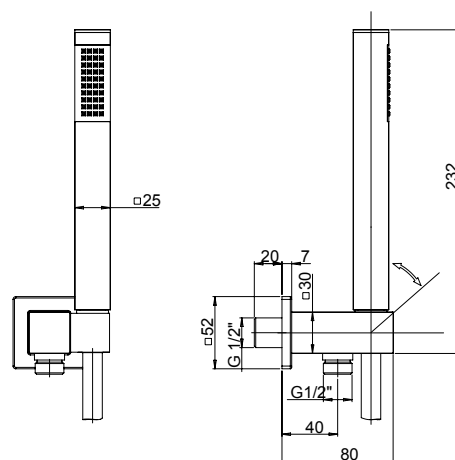

53CR440QP6

Kit doccia a parete snodato con presa acqua in ottone, doccetta ottone 1 getto e flessibile Silverflex cm 175.

Brass shower kit with joint, water outlet, 1-jet hand shower and cm 175 Silverflex flexible hose.

€ 133,00