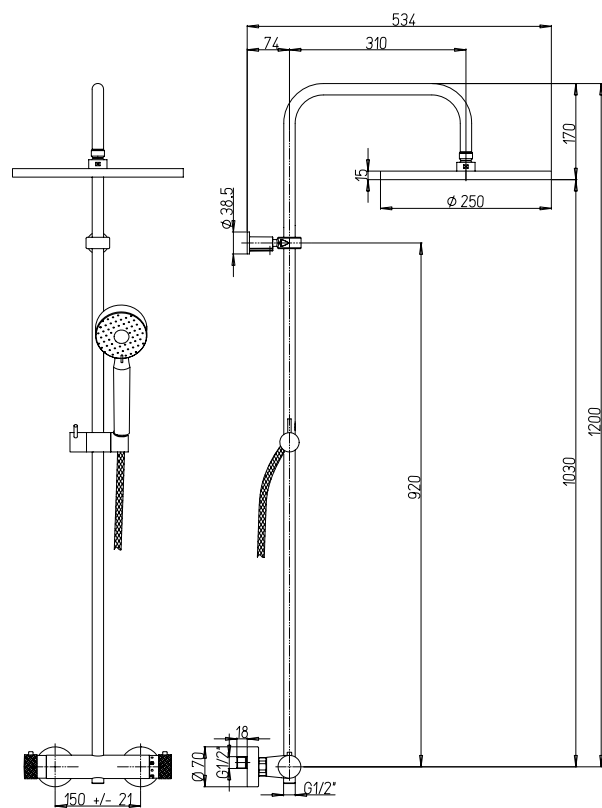

colonna doccia termostatica COX 2 COX 2 thermostatic shower column

Colonna doccia con miscelatore termostatico con maniglie ABS cromate e pulsante di sicurezza 38°, deviatore integrato, tubo in ottone e supporto doccia scorrevole.

Shower column with thermostatic mixer, ABS handles, 38° safety button, integrated diverter, brass tube, adjustable shower holder.

A questa colonna doccia è possibile combinare un soffione e una doccetta scegliendo tra le opzioni da noi consigliate nella pagina successiva, in modo da trovare la soluzione più gradevole e funzionale per la vostra doccia.

This shower column can be combined with a shower head and a handshower to select among the options recommended in the next page to find the most convenient solution.