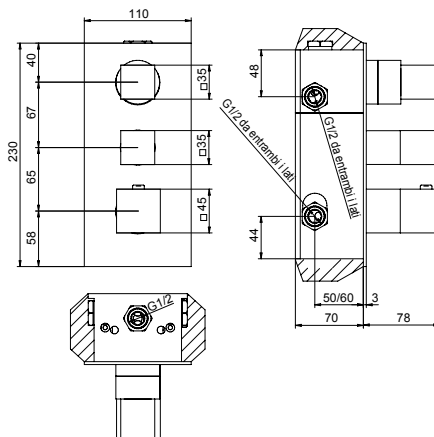

50CR691TH3WB

Gruppo doccia incasso termostatico universale con deviatore 3 uscite.
Universal built-in thermostatic shower mixer with 3 ways diverter.

€ 714,00

691TH3

Set maniglia, piastra e cartuccia termostatica - Set handle, plate and thermostatic cartridge

84..691TH3WBSET

CR

€ 236,00

78..691TH3WBSET

CR

€ 236,00