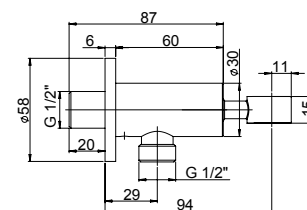

50CR480T

Supporto murale tondo in ottone a snodo con presa acqua.
Round adjustable brass shower holder with water outlet.

€ 71,00