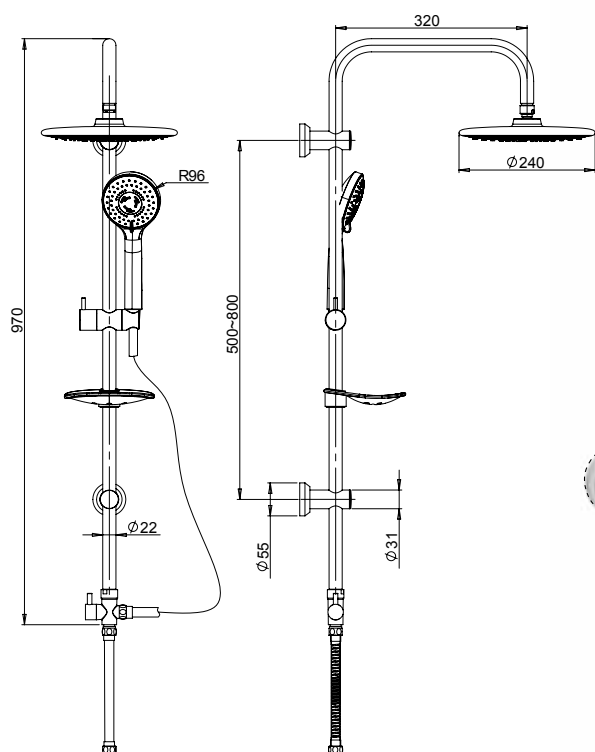

Fissaggi a parete regolabili.

Shower column with diverter and flexible connection, adjustable centres, ABS shower head 240mm.

Anti-limestone ABS handshower - 3 jets.

Stainless steel tube \varnothing 22mm.

Brass diverter.

ABS adjustable shower holder.

Transparent soap disher.

Double interlock flexible hose 150cm.

Flexible connection 50cm.

Adjustable wall fixing kit.

€ 162,00

colonna doccia ARENA