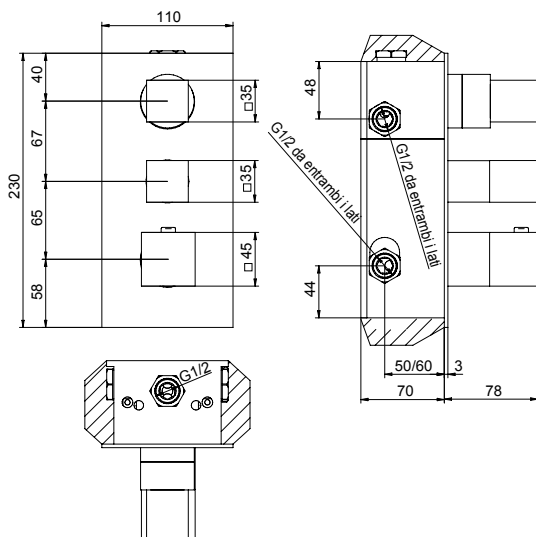

combinazione 3 uscite 3 water outlet scheme

Set maniglia, piastra e cartuccia termostatica.
Soffione anticalcare in acciaio inox 250x250 mm ultrapiatto
Braccio doccia a parete Ø30 con fissaggio rinforzato.
Kit doccia a parete snodato con presa acqua in ottone, doccetta ottone 1 getto e flessibile Silverflex cm 175.
Soffione laterale idromassaggio.

Set handle, plate and thermostatic cartridge.
Ultra-thin stainless steel and anti-limestone shower head, 250x250.
Ø30 wall mounted shower arm with strengthened fixing.
Brass shower kit with joint, water outlet, 1-jet hand shower and cm 175 Silverflex flexible hose. Body jet.

art. 50CR745T730BI

Soffione regolabile
Adjustable shower head

art. 50CR759UPQE

Deviatore
Diverter

WB
waterbox

art. 50CR691TH3WB

Gruppo doccia incasso
termostatico universale
Universal built-in thermostatic
shower mixer

Rubinetto di
arresto,
regolazione
di portata
Stop valve,
water flow
regulation

art. 84CR691TH3WBSET

Regolazione di
temperatura
Temperature
control

art. 53CR440QP6

art. 84CR430R