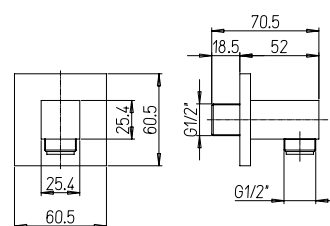

Presca acqua QUADRA a parete da 1/2" x 1/2".
SQUARE drop ell - 1/2" x 1/2".

€ 47,00

86CR503P

Presca acqua a parete OVALE 1/2 x 1/2.
Oval drop ell - 1/2x1/2.

€ 45,00

53CR185Q

Supporto murale quadro in ottone a snodo.
Square brass shower holder with joint.