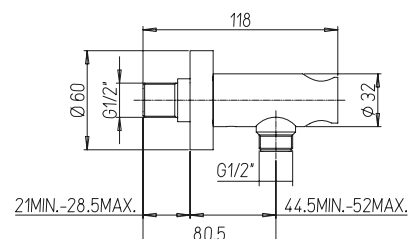

73CR480

Supporto fisso a parete.
Fixed shower holder.

€ 64,00