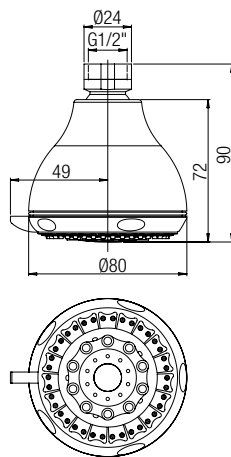

soffioni doccia ABS

ABS showerheads