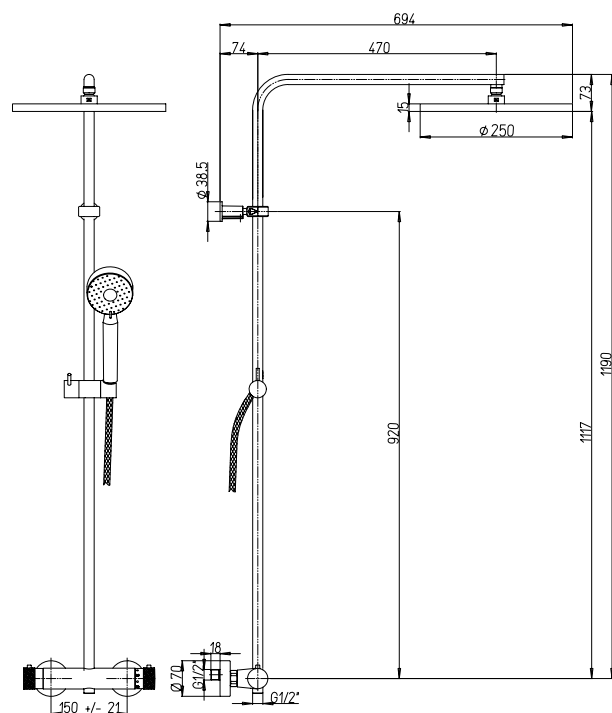

colonna doccia termostatica COX 4 COX 4 thermostatic shower column

Colonna doccia con miscelatore termostatico con maniglia ABS cromate e pulsante di sicurezza 38°, deviatore integrato, tubo in ottone e supporto doccia scorrevole.

Shower column with thermostatic mixer, ABS handles, 38° safety button, integrated diverter, brass tube, adjustable shower holder.

A questa colonna doccia è possibile combinare un soffione e una doccia scegliendo tra le opzioni da noi consigliate nella pagina successiva, in modo da trovare la soluzione più gradevole e funzionale per la vostra doccia.

This shower column can be combined with a shower head and a handshower to select among the options recommended in the next page to find the most convenient solution.