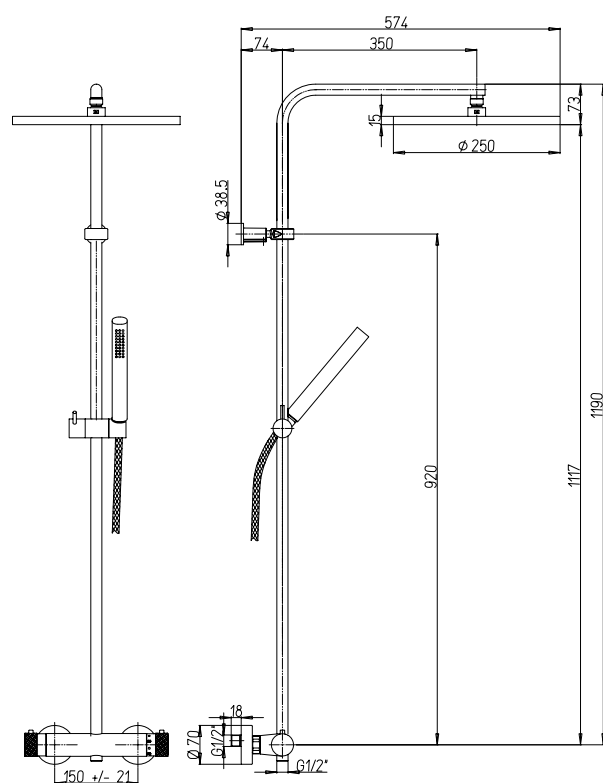

colonna doccia termostatica COX 3 COX 3 thermostatic shower column

Colonna doccia con miscelatore termostatico con maniglie ABS cromate e pulsante di sicurezza 38°, deviatore integrato, tubo in ottone e supporto doccia scorrevole.

Shower column with thermostatic mixer, ABS handles, 38° safety button, integrated diverter, brass tube, adjustable shower holder.

A questa colonna doccia è possibile combinare un soffione e una doccia a mano scegliendo tra le opzioni da noi consigliate nella pagina successiva, in modo da trovare la soluzione più gradevole e funzionale per la vostra doccia.

This shower column can be combined with a shower head and a handshower to select among the options recommended in the next page to find the most convenient solution.