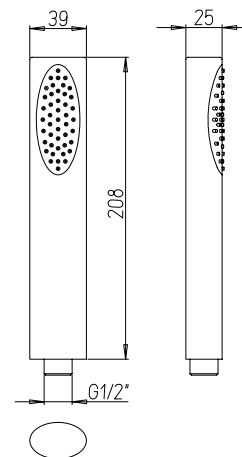

doccette ABS

ABS handshowers

86CR155

Doccetta anticalcare ovale in ABS - 1 getto.
Anti-limestone oval ABS handshower - 1 jet.

€ 33,00