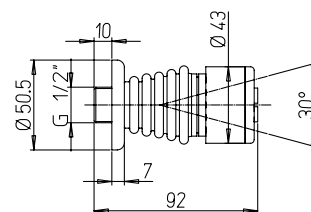

50CR721

Soffione laterale idromassaggio.
Body jet.

€ 39,00