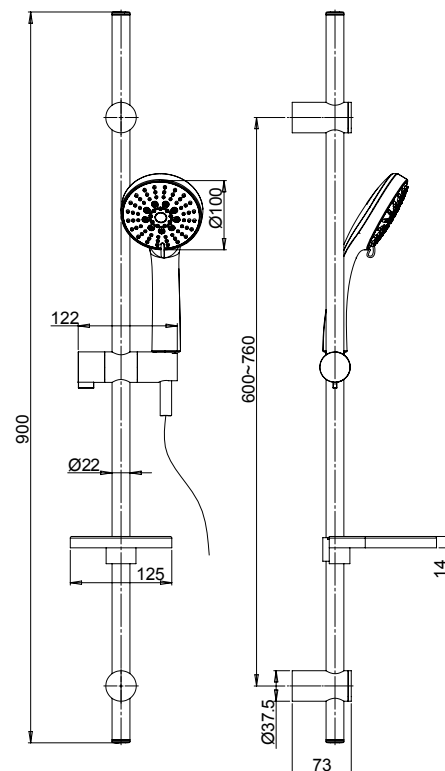

saliscendi ABS

ABS sliding rails

50CR124/P25

Doccia saliscendi P25 con portasapone
con doccetta anticalcare 5 getti in ABS
e flessibile PVC grigio cm 175.

Sliding rail P25 with soap dish
anti-limestone handshower and grey PVC
flexible hose length 175 cm.