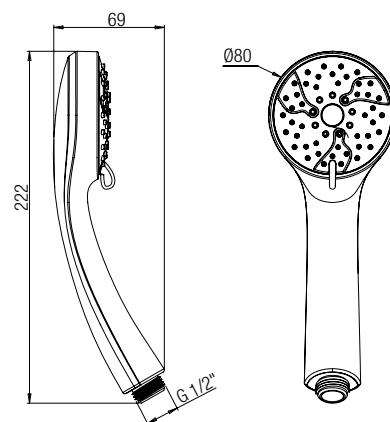

doccette ABS

ABS handshowers

53CR155/P1

Doccetta anticalcare ABS 3 getti - Ø80.
Anti-limestone handshower in ABS, 3 jets - Ø80.

€ 19,00