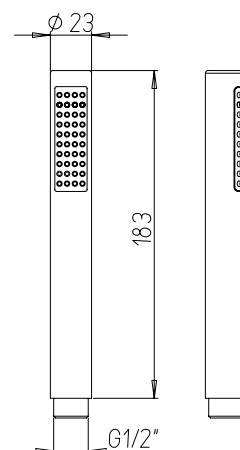

92CR155

Doccetta anticalcare Ø23 in ABS - 1 getto.
Ø23 anti-limestone handshower, in ABS - 1 jet.

€ 19,00