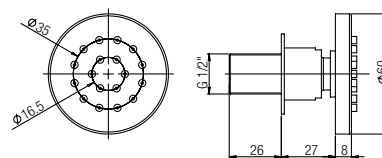

50CR721T

Soffione laterale idromassaggio.
Body jet.

€ 51,00