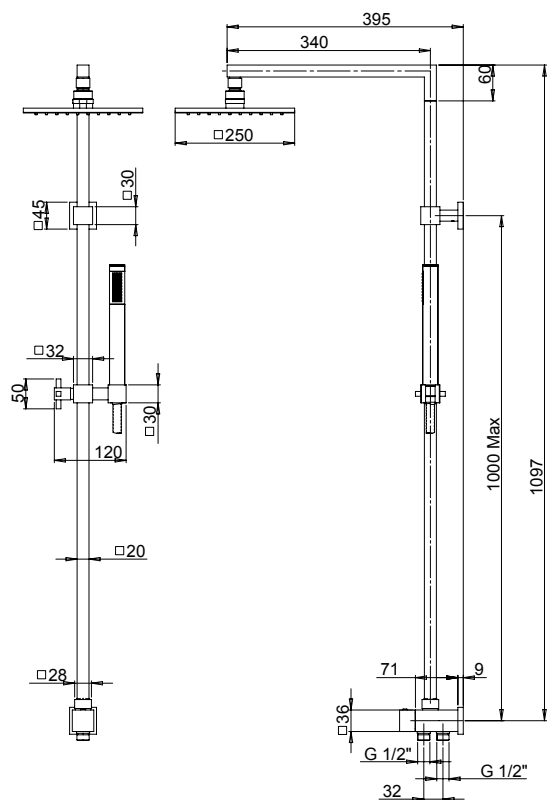

colonna doccia quadra ottone - RSQ square shower column in brass - RSQ

Colonna doccia quadra ottone - RSQ con deviatore e flessibile di collegamento 100cm, interasse regolabile. Set fissaggio in ottone, supporto scorrevole in ottone, flessibile PVC grigio cm 175, deviatore ottone a parete, doccetta e soffione.

Square shower column in brass - RSQ with diverter and flexible connection 100cm, adjustable centres. Brass fixing kit, adjustable shower holder in brass, chrome flexible 150cm, wall-mounted diverter in brass, handshower and shower head.

A questa colonna doccia è possibile combinare un soffione e una doccetta scegliendo tra le opzioni da noi consigliate nella pagina successiva, in modo da trovare la soluzione più gradevole e funzionale per la vostra doccia.

This shower column can be combined with a shower head and a handshower to select among the options recommended in the next page to find the most convenient solution.

Il miscelatore non è in dotazione
Mixer not included