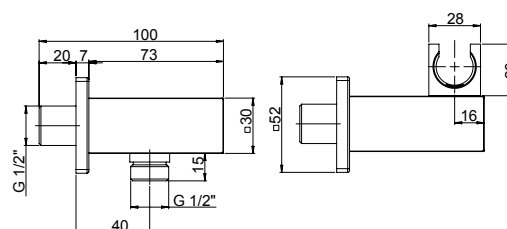

50CR480Q

Supporto murale quadro in ottone a snodo con presa acqua.
Square brass shower holder with joint and water outlet.

€ 85,00