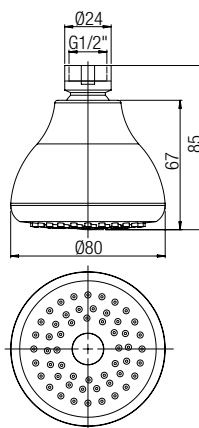

50CR744L4V

Soffione anticalcare ABS 4 getti Ø80.
Anti-limestone abs shower head, 4 jets Ø80.

€ 30,00

50CR755

Soffione anticalcare ABS monogetto Ø80.
Anti-limestone abs shower head, 1 jet Ø80.

€ 25,00