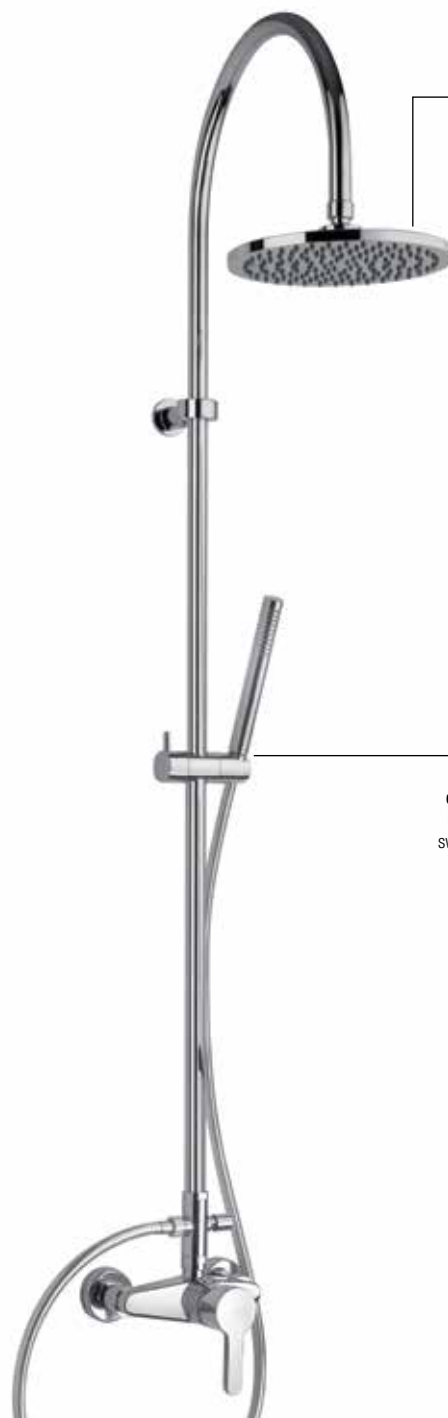

Brass diverter.

ABS adjustable shower holder.

Transparent soap disher.

Double interlock flexible hose 150cm.

Flexible connection 50cm.

Adjustable wall fixing kit.

€ 162,00

colonna doccia ARENA

ARENA shower column

Art. 92CR6891P1

Colonna doccia con miscelatore con deviatore meccanico con stop, tubo in ottone e supporto doccia scorrevole.

Shower column with mixer, mechanical diverter with stop function, brass tube, adjustable shower holder.

€ 388,00

Soffione regolabile
Adjustable shower head

Starflex PVC cm 175
doppia calotta girevole
PVC Starflex with double
swivel nut, length 175 cm

colonna vasca/doccia termostatica thermostatic shower/ bath-shower column