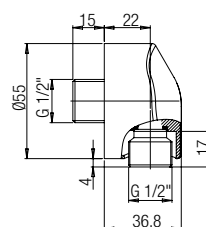

50CR503LP

Presca acqua a parete TONDA-LUX da 1/2 x 1/2.
Round drop ell LUX - 1/2x1/2.

€ 30,00