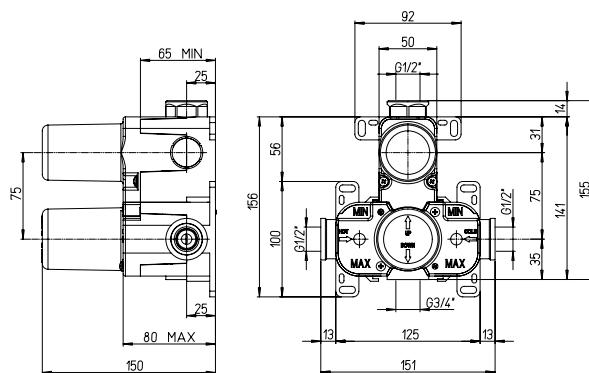

€ 142,00

690TH

Set maniglia, piastra e cartuccia termostatica - Set handle, plate and thermostatic cartridge

89..690THSET LADY

CR € 178,50
OP - PW - YO - BD € 241,00

86..690THSET OVO

CR € 178,50
PW € 241,00