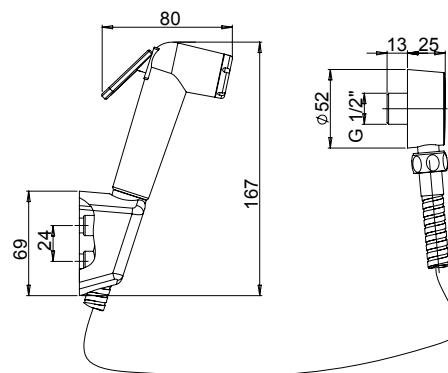

51CR133IG2

Kit doccia igienica ABS con presa acqua e flessibile cm 100.
Hygienic ABS shower set with water outlet and cm 100 flexible hose.

€ 48,00