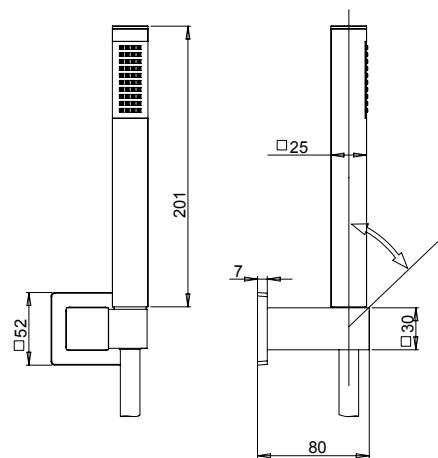

53CR131QP6

Kit doccia a parete snodato in ottone, doccetta ottone 1 getto e flessibile Silverflex cm 175.

Adjustable brass shower kit with joint, 1-jet hand shower, Silverflex flexible hose cm 175.

€ 112,00