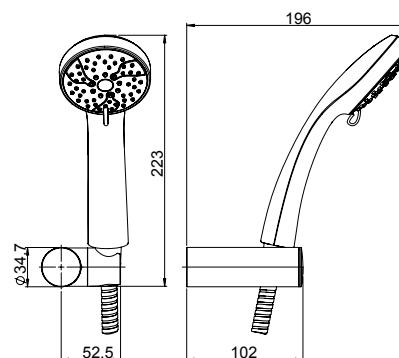

duplex doccia shower set

53CR131P1

Kit doccia a parete snodato ABS
con doccetta 3 getti D. 80 e
flessibile Starflex cm 150.

Adjustable ABS shower kit with joint,
3-jet hand shower D.80 and Starflex
flexible hose cm 150.

€ 35,00