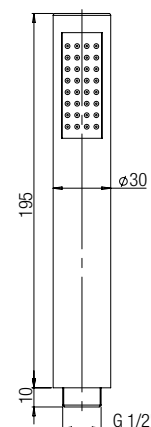

82CR155

Doccetta anticalcare in ABS - 1 getto.
Anti-limestone ABS hanshower - 1 jet.

€ 30,00

53CR155/P7BI

Doccetta anticalcare in ABS - 1 getto.
Anti-limestone ABS hanshower - 1 jet.

€ 14,00

doccette ABS

ABS handshowers