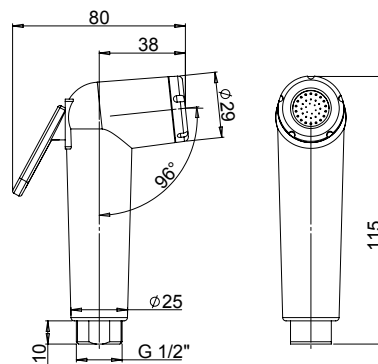

53CR155/574IG2

Doccia igienica in ABS.
ABS hygienic shower.

€ 7,00