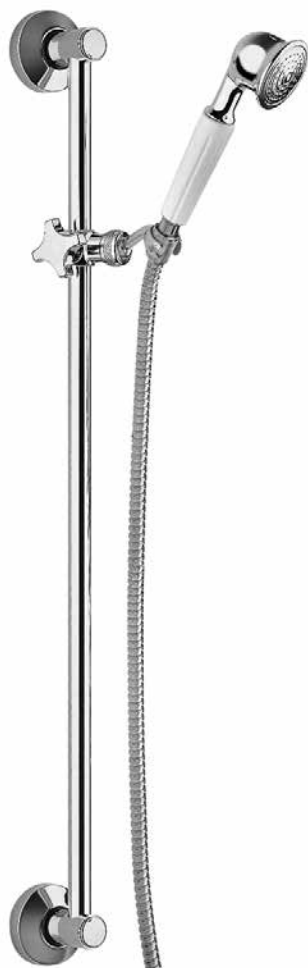

Metal sliding rail P6 without soap dish - SQUARE bar with 1-jet anti-limestone SQUARE handshower and grey PVC flexible hose length 175 cm.

€ 199,00

Silver flex cm 175
doppia calotta girevole
Silver flex with double
swivel nut, length 175 cm

saliscendi ottone

brass sliding rail

50CR120TC1

Doccia saliscendi con doccetta monogetto.
Complete slide rail kit with monojet shower.

€ 187,00

duplex doccia shower set

53CR131P1

Kit doccia a parete snodato ABS
con doccetta 3 getti D. 80 e
flessibile Starflex cm 150.