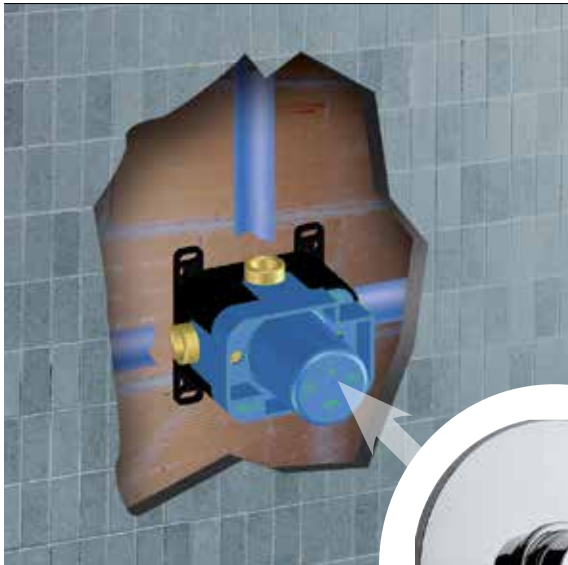

1 uscita superiore