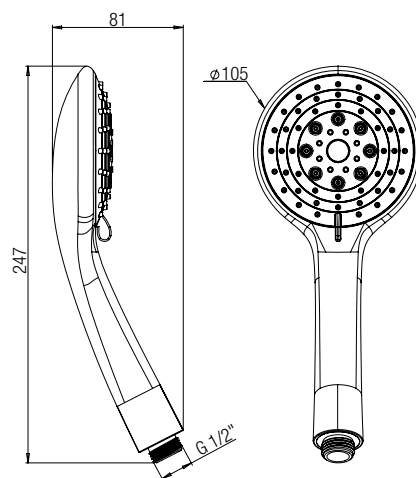

86CR155

Doccetta anticalcare ovale in ABS - 1 getto.
Anti-limestone oval ABS handshower - 1 jet.

€ 33,00

53CR155/P25

Doccetta anticalcare in ABS - 5 getti.
Anti-limestone ABS handshower - 5 jets.

€ 17,00

doccette ottone