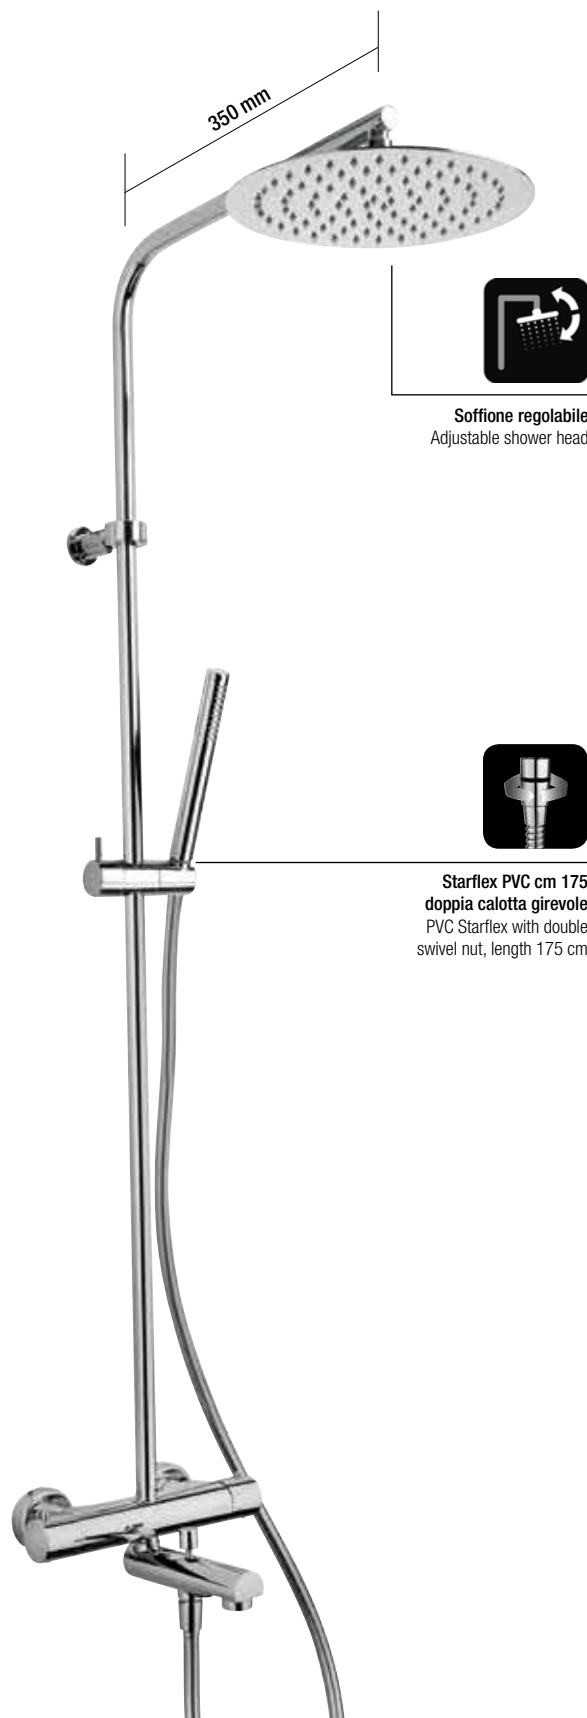

colonna vasca/doccia termostatica thermostatic shower/ bath-shower column

Art. 78CR687TH

Colonna doccia VASCA/DOCCIA con miscelatore termostatico pulsante di sicurezza 38° con deviatore sulla bocca erogazione, tubo in ottone e supporto doccia scorrevole.

Thermostatic shower/bath-shower column with mixer, 38° safety button, integrated diverter on the spout, brass tube and adjustable shower holder.

€ 587,00