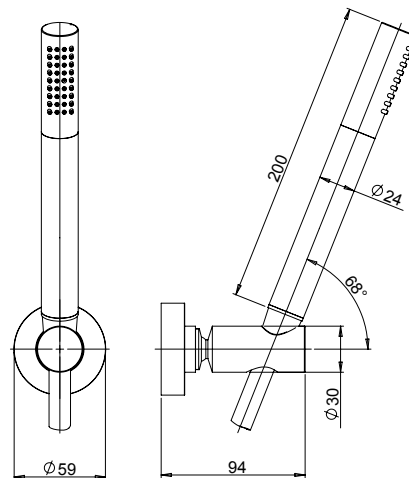

duplex doccia shower set

53CR131TP4

Kit doccia a parete snodato in ottone, doccetta ottone 1 getto e flessibile Silverflex cm 175.

Adjustable brass shower kit with joint, 1-jet hand shower and Silverflex flexible hose cm 175.

€ 113,00