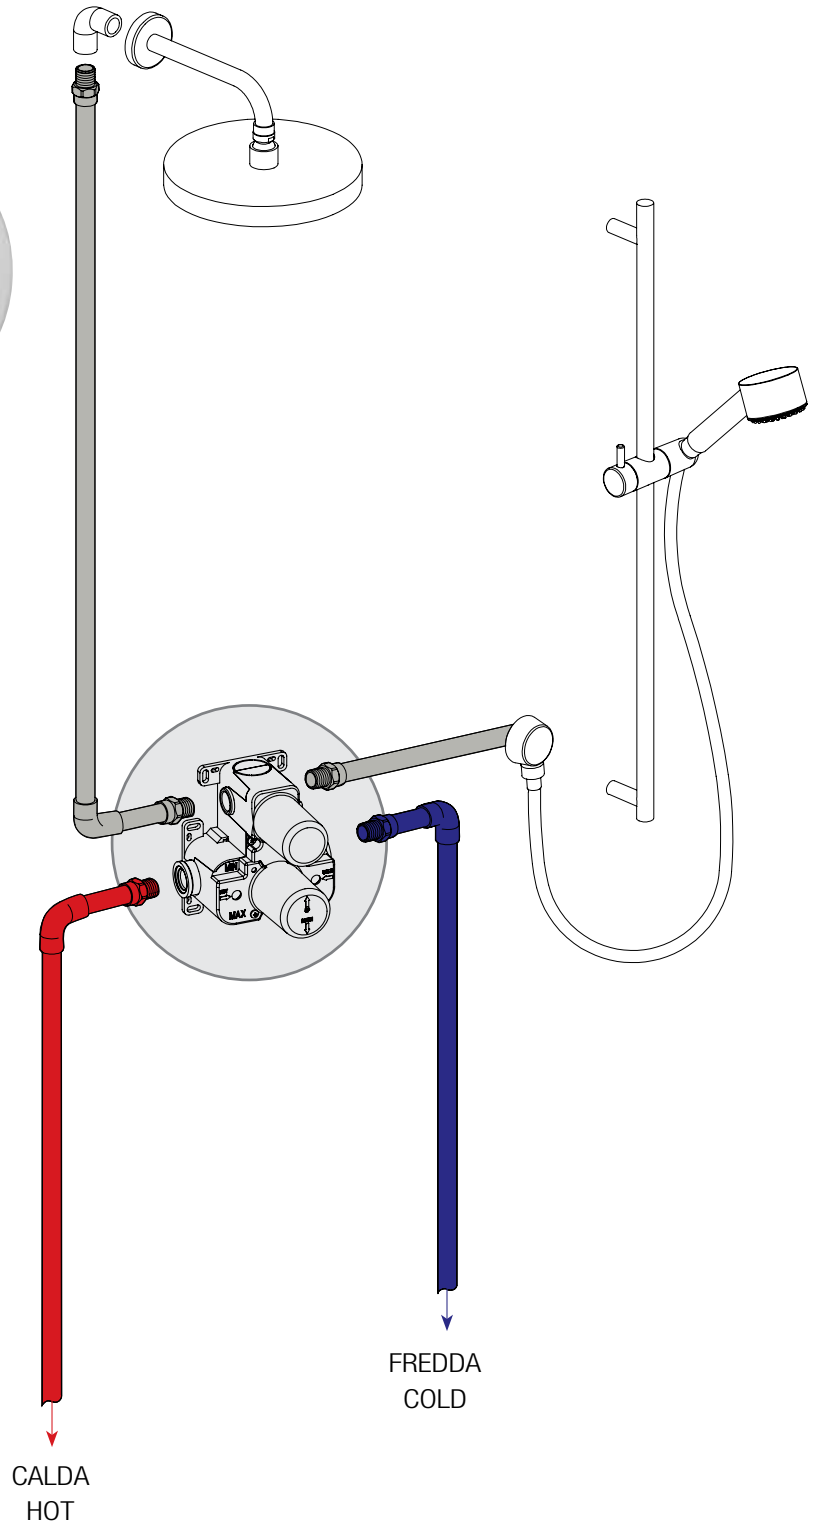

(*) in questo caso le uscite sono due, comandate da cartuccia deviatrice.
(*) two outlets in this case, controlled by a diverting cartridge.