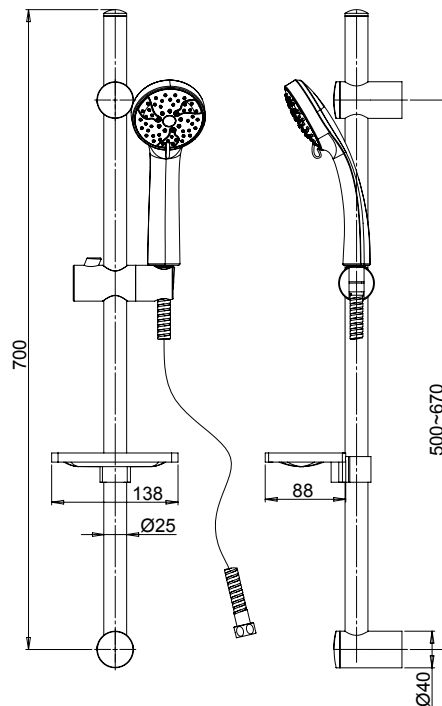

Flessibile cromato doppia aggrefatura cm 175 con calotta girevole
Double interlock flexible hose with anti-torsion conical swivel nut, length 175 cm