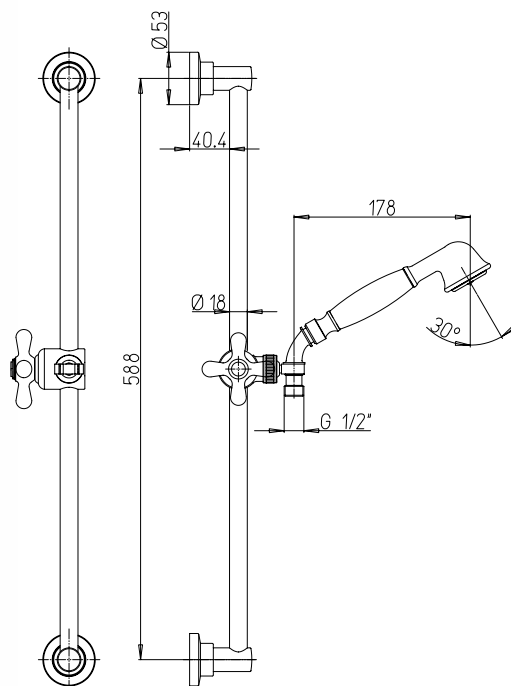

saliscendi ottone

brass sliding rail

50CR120TC1

Doccia saliscendi con doccetta monogetto.
Complete slide rail kit with monojet shower.

€ 187,00