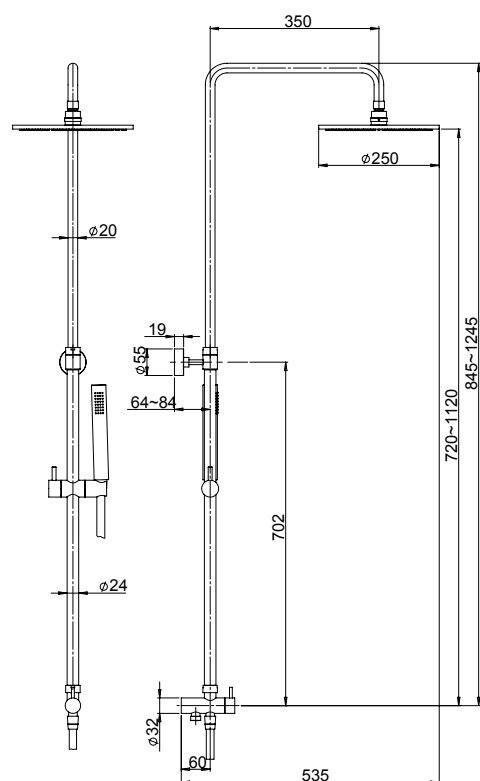

colonna doccia tonda telescopica ottone - RST adjustable round shower column in brass - RST

Colonna doccia tonda TELESCOPICA ottone - RST con deviatore e flessibile di collegamento cm 100, interasse fisso, telescopica regolabile in altezza, set fissaggio in ottone, supporto scorrevole ABS, flessibile PVC grigio cm 175, deviatore ottone a parete, doccetta e soffione.

Adjustable round shower column in brass - RST with diverter and flexible connection, fixed centres. Brass fixing kit, adjustable shower holder in ABS, PVC grey flexible 150cm, wall-mounted diverter in brass, handshower and shower head.

A questa colonna doccia è possibile combinare un soffione e una doccetta scegliendo tra le opzioni da noi consigliate nella pagina successiva, in modo da trovare la soluzione più gradevole e funzionale per la vostra doccia.

This shower column can be combined with a shower head and a handshower to select among the options recommended in the next page to find the most convenient solution.