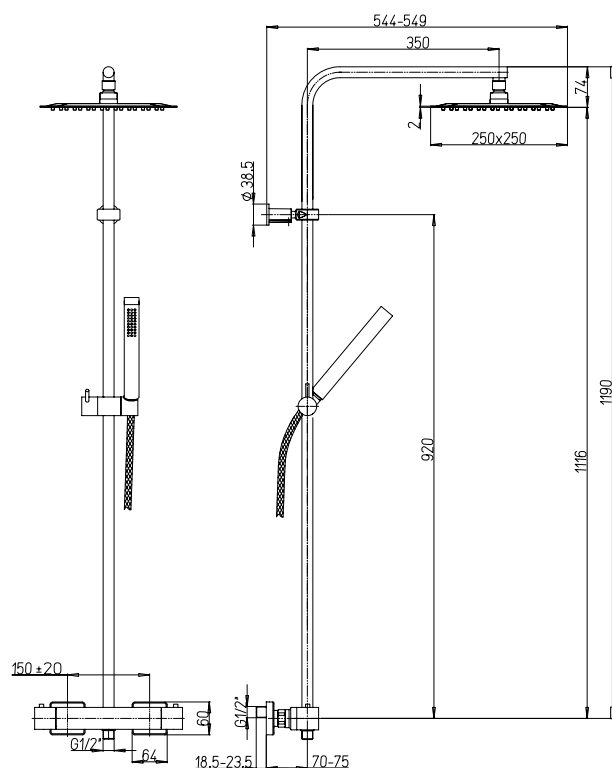

colonna doccia termostatica quadro eco quadro eco thermostatic shower column

Colonna doccia con miscelatore termostatico pulsante di sicurezza 38°, deviatore integrato, tubo in ottone e supporto doccia scorrevole.

Shower column with thermostatic mixer, 38° safety button, integrated diverter, brass tube, adjustable shower holder.

A questa colonna doccia è possibile combinare un soffione e una doccetta scegliendo tra le opzioni da noi consigliate nella pagina successiva, in modo da trovare la soluzione più gradevole e funzionale per la vostra doccia.

This shower column can be combined with a shower head and a handshower to select among the options recommended in the next page to find the most convenient solution.