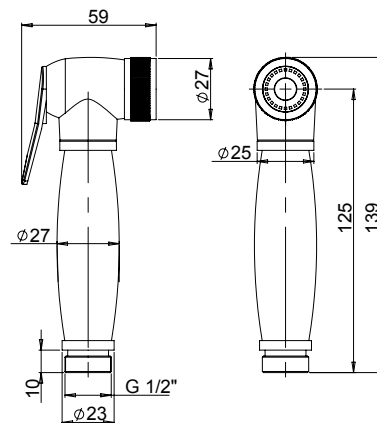

53CR155/574IG

Doccia igienica in ottone.
Brass hygienic shower.

€ 34,00