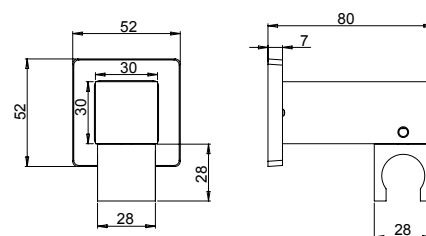

53CR185Q

Supporto murale quadro in ottone a snodo.
Square brass shower holder with joint.

€ 58,00