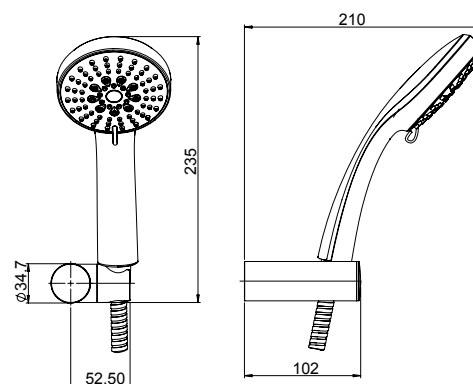

53CR131P2

Kit doccia a parete snodato ABS
con doccetta 5 getti D. 100 e
flessibile Starflex cm 150.

Adjustable ABS shower kit with
joint, 5-jet hand shower D.100 and
Starflex flexible hose cm 150.

€ 42,00