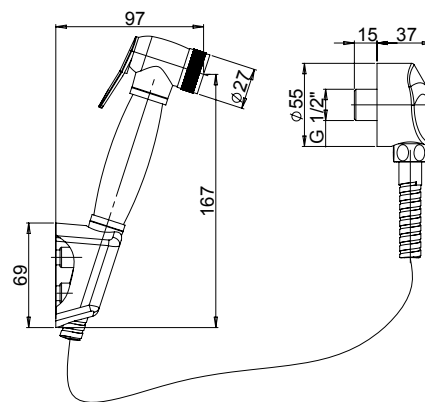

accessori accessories

51CR133IG

Kit doccia igienica ottone con presa acqua e flessibile cm 100.
Hygienic brass shower set with water outlet and cm 100 flexible hose.

€ 75,00