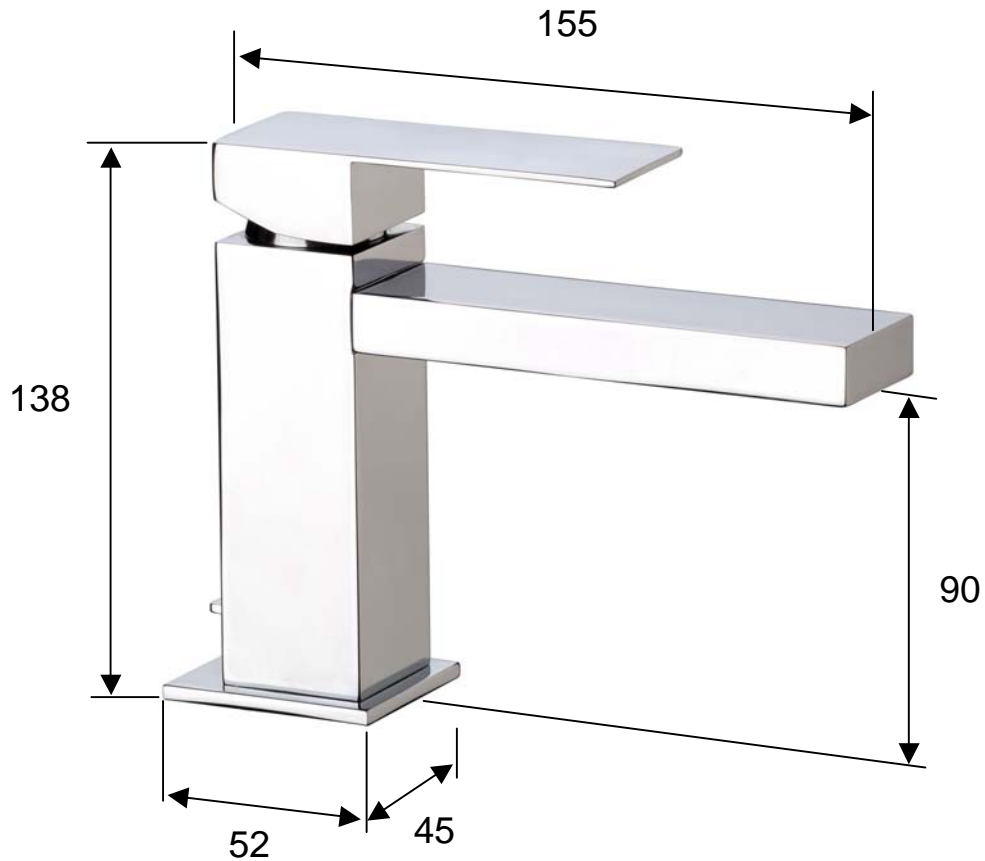

DANIEL

SCHEDA TECNICA TECHNICAL FEATURES

ART. COD.

SK 605

MATERIALI / MATERIALS

OTTONE CROMATO / CHROME PLATED BRASS

CROMATURA / CHROME PLATING

UNI EN 248