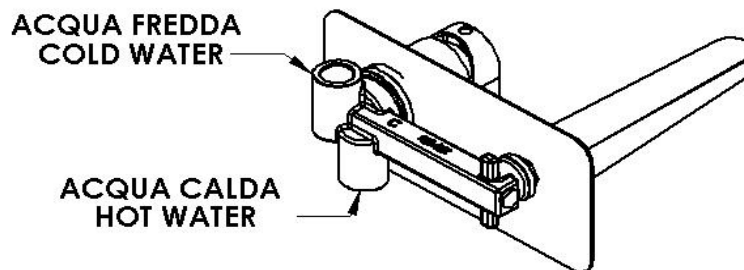

DANIEL

SCHEDA TECNICA TECHNICAL FEATURES

ART. COD.

OM632

MATERIALI / MATERIALS

OTTONE CROMATO / CHROME PLATED BRASS

CROMATURA / CHROME PLATING

UNI EN 248