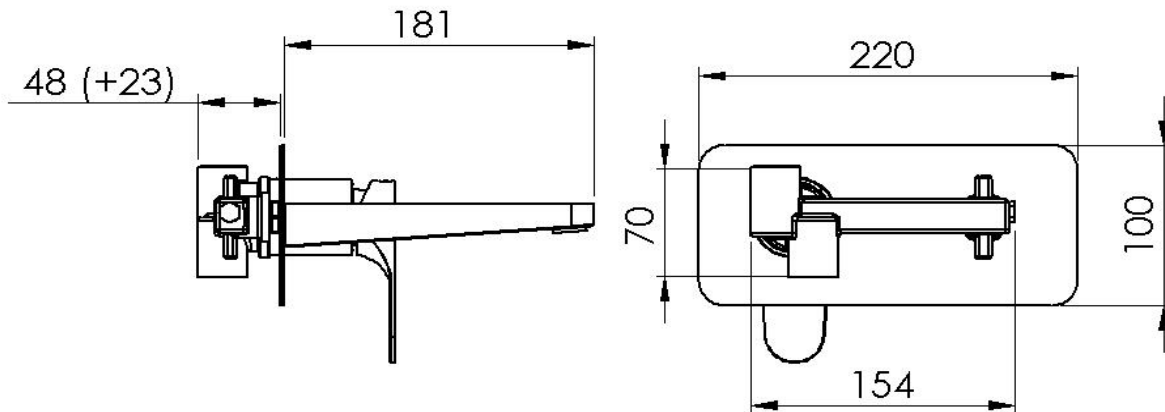

DANIEL

SCHEDA TECNICA TECHNICAL FEATURES

ART. COD.

OM632

MATERIALI / MATERIALS

OTTONE CROMATO / CHROME PLATED BRASS

CROMATURA / CHROME PLATING

UNI EN 248