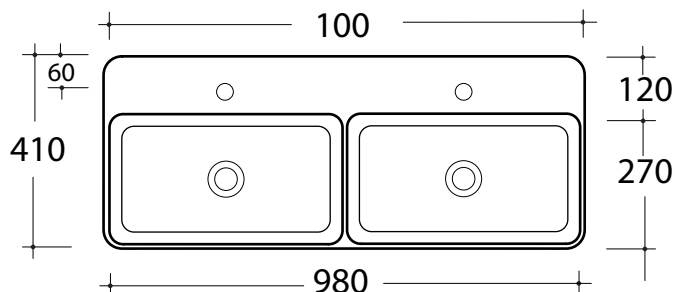

lavabo - peso 11 Kg
basin - weight 11 Kg

CERTIFICAZIONI / CERTIFICATION

EN 14688

FISSAGGI / HARDWARE

inclusi/ included

Art. **TRA4210101**

*Quota d'installazione consigliata
*Advised measure for installation