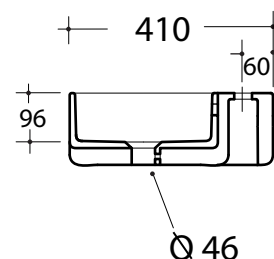

lavabo - peso 11 Kg
basin - weight 11 Kg

CERTIFICAZIONI / CERTIFICATION

EN 14688

FISSAGGI / HARDWARE

inclusi/ included

Art. **TRA4210101**

*Quota d'installazione consigliata
*Advised measure for installation