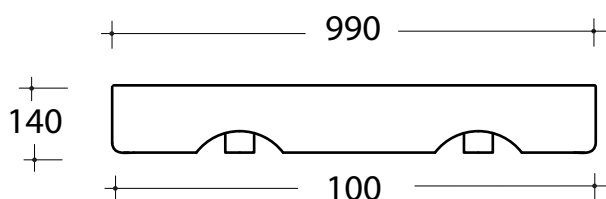

lavabo - peso 11 Kg
basin - weight 11 Kg

CERTIFICAZIONI / CERTIFICATION

EN 14688

FISSAGGI / HARDWARE

inclusi/ included

Art. **TRA4210101**

*Quota d'installazione consigliata
*Advised measure for installation