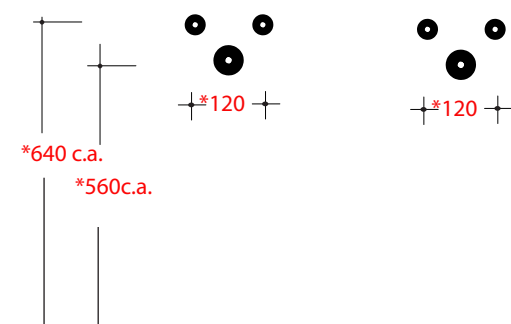

lavabo - peso 11 Kg
basin - weight 11 Kg

CERTIFICAZIONI / CERTIFICATION

EN 14688

FISSAGGI / HARDWARE

inclusi/ included

Art. **TRA4210101**

*Quota d'installazione consigliata
*Advised measure for installation