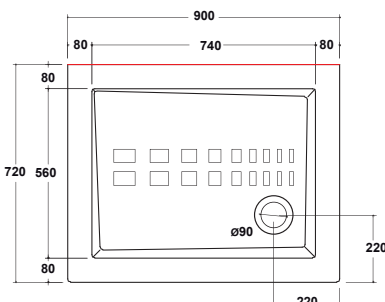

rettangolare

Art. IBIS 72x90

Dimensioni/Dimension: 72x90x5,5 cm
Peso/Weight: 27 Kg

Art. IBIS 70x100

Dimensioni/Dimension: 70x100x5,5 cm
Peso/Weight: 30 Kg

Art. IBIS 70x120

Dimensioni/Dimension: 70x120x5,5 cm
Peso/Weight: 36 Kg

Art. IBIS 70x140

Dimensioni/Dimension: 70x140x5,5 cm
Peso/Weight: 42 Kg

Art. IBIS 75x100

Dimensioni/Dimension: 75x100x5,5 cm
Peso/Weight: 32 Kg

Art. IBIS 75x120

Dimensioni/Dimension: 75x120x5,5 cm
Peso/Weight: 35 Kg

Art. IBIS 80x100

Dimensioni/Dimension: 80x100x5,5 cm
Peso/Weight: 37 Kg

Art. IBIS 80x120

Dimensioni/Dimension: 80x120x5,5 cm
Peso/Weight: 40 Kg

Art. IBIS 80x140

Dimensioni/Dimension: 80x140x5,5 cm
Peso/Weight: 45 Kg

lato non smaltato / not glazed side