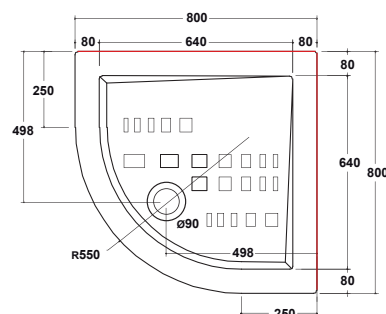

angolare

Art. IBIS 80 ANG

Dimensioni/Dimension: 80x80x5,5 cm
Peso/Weight: 25 Kg

Art. IBIS 90 ANG.

Dimensioni/Dimension: 90x90x5,5 cm
Peso/Weight: 28 Kg

Art. IBIS 100 ANG.

Dimensioni/Dimension: 100x100x5,5 cm
Peso/Weight: 32 Kg

lato non smaltato / not glazed side