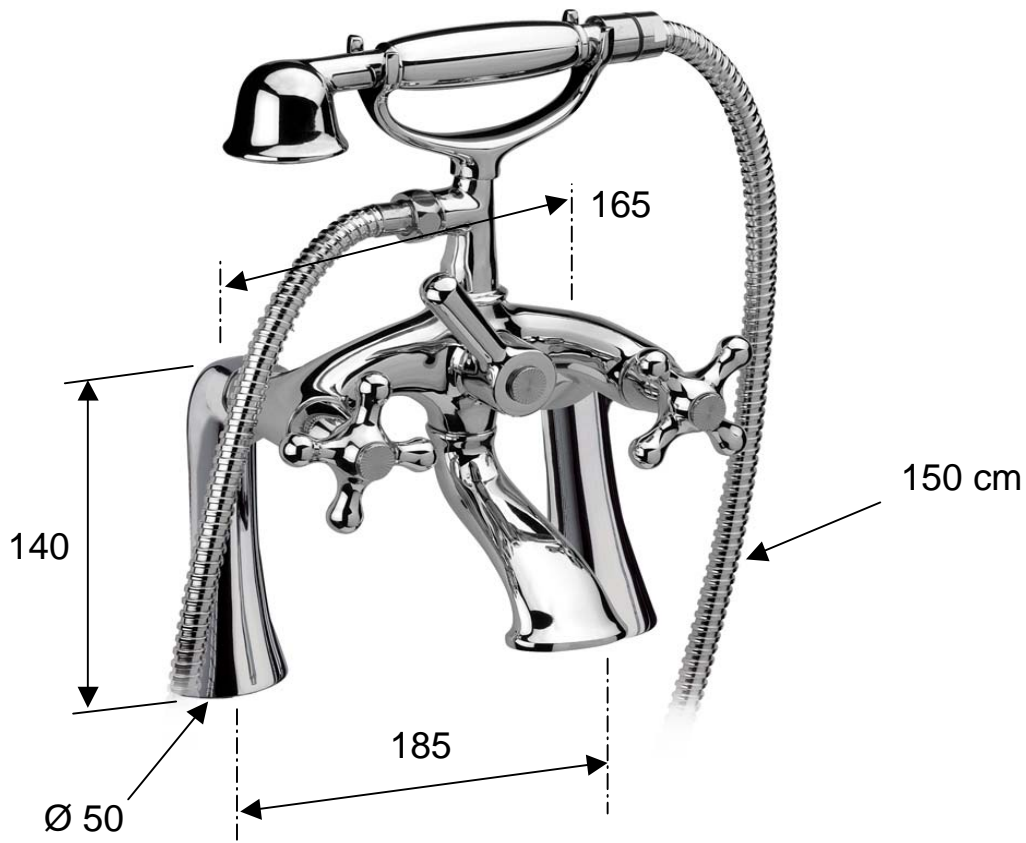

DANIEL

SCHEDA TECNICA TECHNICAL FEATURES

ART. COD.

V4101 UK

MATERIALI / MATERIALS

OTTONE CROMATO / CHROME PLATED BRASS

CROMATURA / CHROME PLATING

UNI EN 248