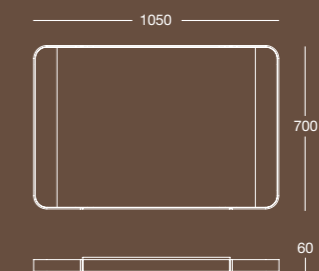

K 8079 / HI_TV

Specchio a filo lucido montato su telaio in metallo con televisore LCD incorporato completo di telecomando
Polished edge mirror mounted on metal frame with built in TV LCD, complete with remote control

Finitura/Finish
Nero lucido/Bright Black

Bianco lucido/Bright White

Cromo/Chrome

Misura/Size
mm 1050x60x700

K 8077 / HI_FLY

Specchio tritico a filo lucido montato su telaio in metallo
Polished edge triptych mirror mounted on metal frame

Finitura/Finish
Nero lucido/Bright Black

Bianco lucido/Bright White

Cromo/Chrome

Misura/Size
mm 1050x60x700

K 8078 / HI_SOLO

Specchio a filo lucido montato su telaio in metallo
Polished edge mirror mounted on metal frame

Finitura/Finish
Nero lucido/Bright Black

Bianco lucido/Bright White

Cromo/Chrome

Misura/Size
mm 1050x60x700

DISEGNI TECNICI
TECHNICAL DETAILS

VARIANTI/VARIATIONS

Nero lucido/
Bright Black

Bianco lucido/
Bright White

Cromo/
Chrome

K 8076 / HI_LENS

Specchio a filo lucido con specchio ingranditore incorporato, montato su telaio in metallo
Polished edge mirror with built in magnifying mirror mounted on metal frame

Finitura/Finish
Nero lucido/Bright Black

Bianco lucido/Bright White

Cromo/Chrome

Misura/Size
mm 1050x60x700

K 8075 / HI_LIGHT

Specchio a filo lucido con lampade laterali montato su telaio in metallo
Polished edge mirror with side lights mounted on metal frame

Finitura/Finish
Nero lucido/Bright Black

Bianco lucido/Bright White

Cromo/Chrome

Misura/Size
mm 1050x60x700

Fluorescentlineare/Linearflorescent
G5 - 13W - 16X517mm
Q.ta/Q.ty2
Lampadina inclusa/Bulb included

DISEGNI TECNICI
TECHNICAL DETAILS

K 8075