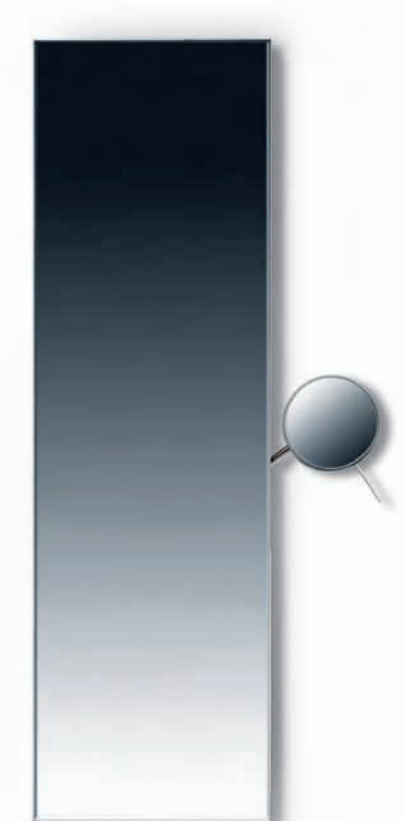

K 8122

Specchio rettangolare verticale a filo lucido
con specchio ingranditore a scomparsa
Polished edge vertical rectangular mirror with magnifying
mirror to be stowed behind the main mirror

Misura/Size mm 545x40x1150