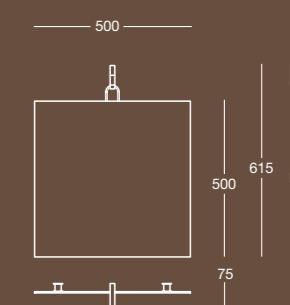

G 8421

K 8422