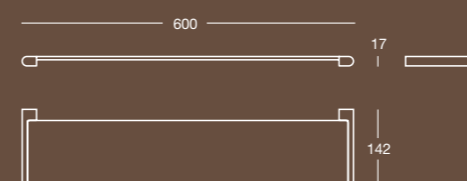

F 8631

Porta abito
Robe hook

Finitura/Finish Cromo/Chrome
Misura/Size mm 17x43x34

G 8631

Porta rotolo
Toilet roll holder

Finitura/Finish Cromo/Chrome
Misura/Size mm 180x75x34

H 8631

Porta scopino a terra
Free standing toilet brush holder

Finitura/Finish Cromo/Chrome
Misura/Size mm 110x105x456

A 8631

F 8631

B 8631

G 8631

C 8631

H 8631

D 8631