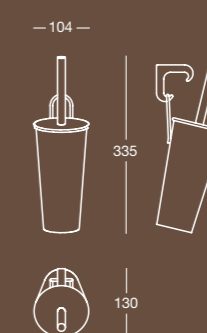

K 8421

Specchio rettangolare a filo lucido
Polished edge rectangular mirror

Finitura/Finish Cromo/Chrome   Misura/Size mm 800x75x535

K 8422

Specchio quadrato a filo lucido
Polished edge square mirror

Finitura/Finish Cromo/Chrome   Misura/Size mm 500x75x615

A 8421

B 8423

F 8421

K 8421

A 8424

C 8421

G 8421

K 8422

A 8425

C 8422

H 8421

B 8421/ B 8422

D 8421