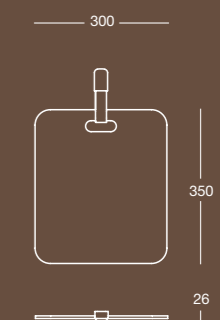

K 8331

Specchio rotondo a filo lucido
Polished edge round mirror

Finitura/Finish Pelle Naturale Nera/
Black Natural Leather

Misura/Size mm 300x26x393

Cromo/Pelle Naturale Chiara/
Chrome/Light Natural Leather

K 8332

Specchio rettangolare con angoli arrotondati a filo lucido
Polished edge rectangular mirror with rounded corners

Finitura/Finish Cromo/Pelle Naturale Nera/
Chrome/Black Natural Leather

Misura/Size mm 300x26x443

Cromo/Pelle Naturale Chiara/
Chrome/Light Natural Leather

A 8331

D 8331

G 8331

A 8332

F 8331

G 8333

B 8331

F 8332

H 8331

K 8331

C 8331

F 8333

H 8332

K 8332