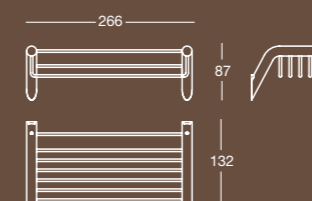

K 5121

Lampada con attacco a parete e diffusore in vetro pirex
Wall mounted light with shade in pirex glass

Misura/Size
mm 60x102x220

Incandescenza/Incandescent
E14 25x85 mm - max 60w - 220v
Q.ta/Q.ty1
Lampadina inclusa/Bulb included

Certificata/Certified

A 5121

D 5121

H 5121

A 5125

E 5121

H 5122

B 5121

F 5121

C 5121

G 5121 DX / G 5121 SX

K 5121