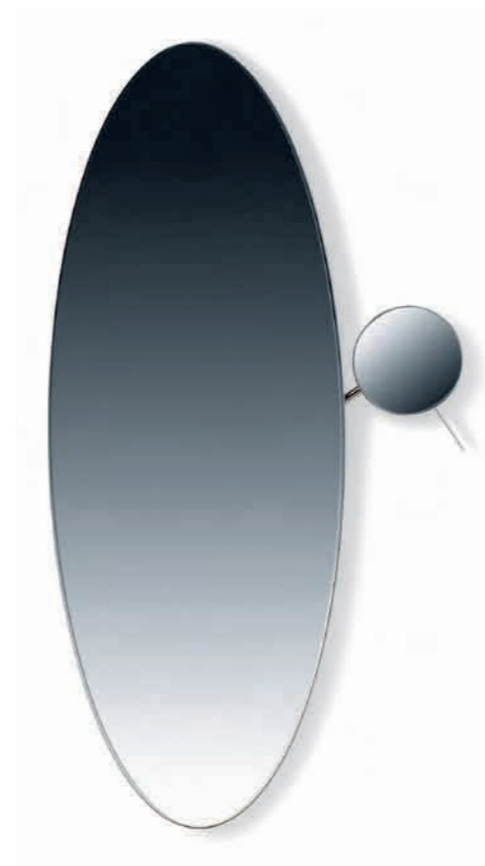

C 8122

Porta bicchiere
Tumbler holder

Finitura/Finish Cromo/Chrome Misura/Size mm 72x135x170

C 8123

Porta bicchiere da appoggio
Free standing tumbler holder

Finitura/Finish Cromo/Chrome Misura/Size mm 90x90x160

D 8121

Mensola
Shelf

Finitura/Finish Cromo/Chrome Misura/Size mm 700x145x53

E 8129

Porta phon
Hair-dryer holder

Finitura/Finish Cromo/Chrome Misura/Size mm 87x130x52

F 8121

Porta abito
Robe hook

Finitura/Finish Cromo/Chrome Misura/Size mm 24x54x36

G 8121

Porta rotolo
Toilet roll holder

Finitura/Finish Cromo/Chrome Misura/Size mm 170x54x130

H 8121

Porta scopino a parete
Wall mounted toilet brush holder

Finitura/Finish Cromo/Chrome Misura/Size mm 90x140x335

H 8122

Porta scopino a terra
Free standing toilet brush holder

Finitura/Finish Cromo/Chrome Misura/Size mm 90x115x360

K 8121

Specchio ellittico verticale a filo lucido
con specchio ingranditore a scomparsa
Polished edge vertical elliptical mirror with magnifying
mirror to be stowed behind the main mirror

Misura/Size mm 545x40x1030

K 8122

Specchio rettangolare verticale a filo lucido
con specchio ingranditore a scomparsa
Polished edge vertical rectangular mirror with magnifying
mirror to be stowed behind the main mirror

Misura/Size mm 545x40x1150