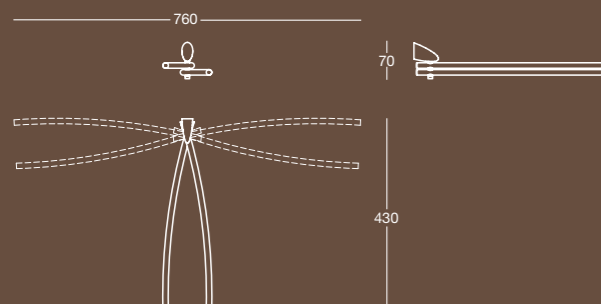

A 8124

A 8125