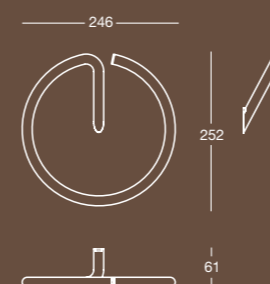

Finitura/Finish Cromo/Chrome
Misura/Size mm 80x153x379

H 5122
Porta scopino a terra
Free standing toilet brush holder

Finitura/Finish Cromo/Chrome
Misura/Size mm 80x147x379

K 5121

Lampada con attacco a parete e diffusore in vetro pirex
Wall mounted light with shade in pirex glass

Misura/Size
mm 60x102x220

Incandescenza/Incandescent
E14 25x85 mm - max 60w - 220v
Q.ta/Q.ty1
Lampadina inclusa/Bulb included

Certificata/Certified

A 5121

D 5121

H 5121

A 5125

E 5121