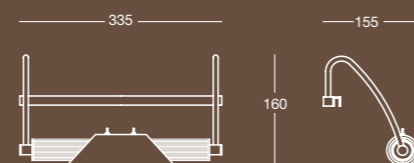

Lampade in ottone cromato e vetro acidato
Lights in chrome plated brass and satin glass
Certificate/Certified

K 6173/P

Lampada con attacco a parete e diffusore
in vetro soffiato
Wall mounted light with blown glass shade

Finitura/Finish Cromo/Chrome	Misura/Size mm 335x155x160

Alogena lineare/Linear halogen
R7s 78mm - max 100w - 230v
Q.ta/Q.ty1
Lampadina inclusa/Bulb included

K 6173/S

Lampada con attacco a specchio e diffusore
in vetro soffiato
Mirror mounted light with blown glass shade

Finitura/Finish Cromo/Chrome	Misura/Size mm 335x155x160

Alogena lineare/Linear halogen
R7s 78mm - max 100w - 230v
Q.ta/Q.ty1
Lampadina inclusa/Bulb included

DISEGNI TECNICI
TECHNICAL DETAILS

K 6173/P

K 6173/S

Lampade in ottone cromato e vetro acidato
Lights in chrome plated brass and satin glass
Certificate/Certified

K 6172/P

Lampada con attacco a parete e braccio fisso
con diffusore in vetro tagliato
Wall mounted light, fixed arm and shade in cut glass

Finitura/Finish Cromo/Chrome	Misura/Size mm 67x190x270

Incandescenza/Incandescent
E14 - max 60w - 230v
Q.ta/Q.ty1
Lampadina inclusa/Bulb included

K 6172/S

Lampada con attacco a specchio e braccio fisso
con diffusore in vetro tagliato
Mirror mounted light, fixed arm and shade in cut glass

Finitura/Finish Cromo/Chrome	Misura/Size mm 67x190x270

Incandescenza/Incandescent
E14 - max 60w - 230v
Q.ta/Q.ty1
Lampadina inclusa/Bulb included

DISEGNI TECNICI
TECHNICAL DETAILS

K 6172/P

K 6172/S