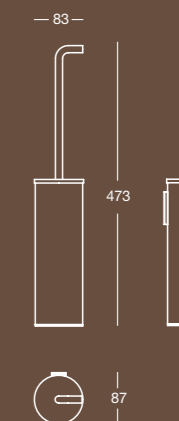

H 4123

C 4121

G 4123

A 6321

Porta salviette
Towel rail

Finitura/Finish	Misura/Size
Lucido/Polished	mm 400x108x20

Finitura/Finish	Misura/Size
Lucido/Polished	mm 600x108x20

A 6322