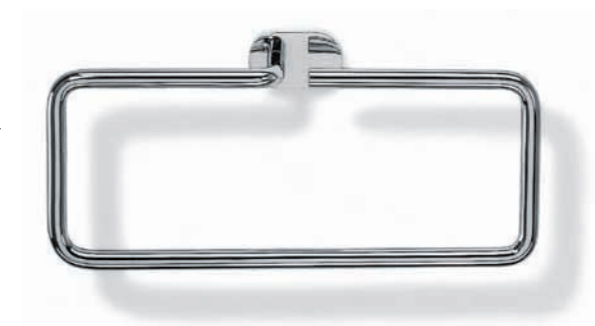

A 6352

Porta salviette ad anello
Towel ring

Finitura/Finish Cromo/Chrome	Misura/Size mm 250x60x110
Cromsatin/Satin chrome