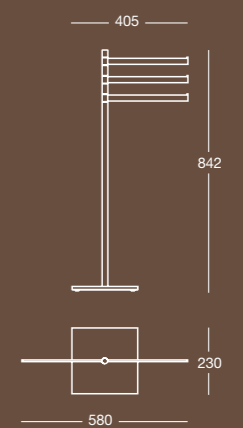

P 8723

Piantana in ottone cromato con porta rotolo e porta scopino snodati. Base in acciaio inox
Free standing pole in chrome plated brass with swivel toilet roll holder and toilet brush holder. Stainless steel base

Finitura/Finish Cromo/Chrome   Misura/Size mm 255x230x613

P 8722

Piantana in ottone cromato con porta sapone, porta salviette mm 300, porta rotolo e porta scopino snodati. Base in acciaio inox
Free standing pole in chrome plated brass with swivel soap holder, towel rail mm 300, toilet roll holder and toilet brush holder. Stainless steel base

Finitura/Finish Cromo/Chrome   Misura/Size mm 405x230x786

P 8721

Piantana in ottone cromato con tre porta salviette mm 300 snodati. Base in acciaio inox
Free standing pole in chrome plated brass with three swivel towel rails mm 300. Stainless steel base

Finitura/Finish Cromo/Chrome   Misura/Size mm 405x230x842

DISEGNI TECNICI
TECHNICAL DETAILS

P 8723

P 8722

P 8721