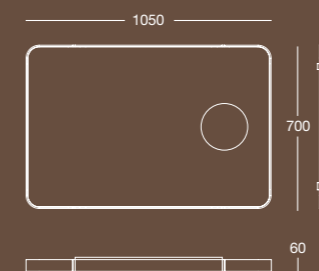

DISEGNI TECNICI
TECHNICAL DETAILS

K 8076