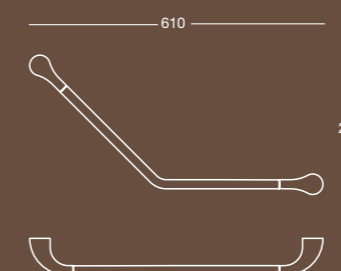

H 6121 DX / H 6121 SX

Porta scopino a parete
Wall mounted toilet brush holder

Finitura/Finish Cromo/Chrome
Misura/Size mm 165x135x360

H 6122

Porta scopino a terra
Free standing toilet brush holder

Finitura/Finish Cromo/Chrome
Misura/Size mm 135x393

K 6121

Specchio molato rotondo con illuminazione alogena
Round bevelled mirror with halogen light

Finitura lampada/Light finish Cromo/Chrome
Misura specchio/Mirror size mm 800x166x868

Alogena/Halogen GY 6,35 - max 35w - 230/12v
Q.ty/Q.ty 1
Lampadina inclusa/Bulb included

K 6122

Specchio molato rettangolare con illuminazione alogena
Rectangular bevelled mirror with halogen light

Finitura lampada/Light finish Cromo/Chrome
Misura specchio/Mirror size mm 600x166x868

Alogena/Halogen GY 6,35 - max 35w - 230/12v
Q.ty/Q.ty 1
Lampadina inclusa/Bulb included

A 6121

C 6121 DX / C 6121 SX

E 6126

H 6121 DX / H 6121 SX

A 6124

C 6122

E 6127

H 6122

A 6125

D 6121

F 6121

K 6121

B 6121 DX / B 6121 SX

E 6125

G 6121 DX / G 6121 SX

K 6122