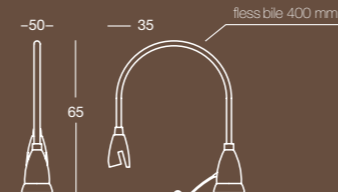

Lampade in ottone cromato
Lights in chrome plated brass
Certificate/Certified

K 6171/P

Lampada con attacco a parete
e braccio flessibile orientabile
Wall mounted light with rotating flexible arm

Finitura/Finish Cromo/Chrome	Misura/Size mm 80x45x115

Dicroica/Dicroic
GU5,3 max 35w - 230/12v
Q.ta/Q.ty1
Lampadina inclusa/Bulb included

K 6171/S

Lampada con attacco a specchio
e braccio flessibile orientabile
Mirror mounted light with rotating flexible arm

Finitura/Finish Cromo/Chrome	Misura/Size mm 50x35x65

Dicroica/Dicroic
GU5,3 max 35w - 230/12v
Q.ta/Q.ty1
Lampadina inclusa/Bulb included

Lampada in vetro pirex
Light with shade in pirex glass
Certificate/Certified

K 5121

Lampada con attacco a parete e diffusore in vetro pirex
Wall mounted light with shade in pirex glass

Misura/Size mm 60x102,5x220,5

Incandescenza/Incandescent
E14 25x85 mm - max 60w - 220v
Q.ta/Q.ty1
Lampadina inclusa/Bulb included

Serie Ecco-Ecco p. 42

DISEGNI TECNICI
TECHNICAL DETAILS

K 6171/P

K 6171/S

DISEGNI TECNICI
TECHNICAL DETAILS

K 5121