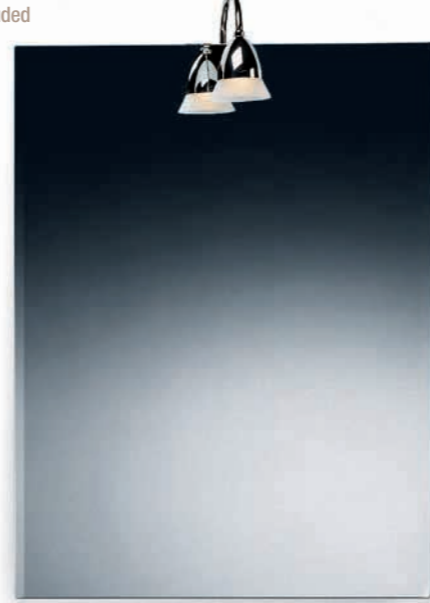

K 6122

Specchio molato rettangolare con illuminazione alogena
Rectangular bevelled mirror with halogen light

Finitura lampada/Light finish Cromo/Chrome
Misura specchio/Mirror size mm 600x166x868

Alogena/Halogen GY 6,35 - max 35w - 230/12v
Q.ty/Q.ty 1
Lampadina inclusa/Bulb included