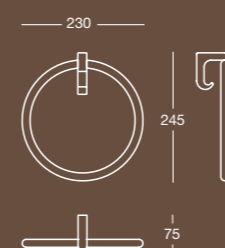

K 8421

Specchio rettangolare a filo lucido
Polished edge rectangular mirror

Finitura/Finish Cromo/Chrome   Misura/Size mm 800x75x535

K 8422

Specchio quadrato a filo lucido
Polished edge square mirror

Finitura/Finish Cromo/Chrome   Misura/Size mm 500x75x615

A 8421

B 8423

F 8421

K 8421

A 8424

C 8421

G 8421

K 8422

A 8425

C 8422

H 8421

B 8421/ B 8422

D 8421