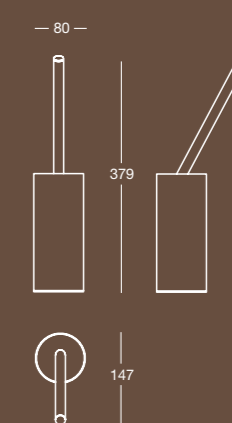

K 5121

Lampada con attacco a parete e diffusore in vetro pirex
Wall mounted light with shade in pirex glass

Misura/Size
mm 60x102x220

Incandescenza/Incandescent
E14 25x85 mm - max 60w - 220v
Q.ta/Q.ty1
Lampadina inclusa/Bulb included

Certificata/Certified

A 5121

D 5121

H 5121

A 5125

E 5121

H 5122

B 5121

F 5121

C 5121

G 5121 DX / G 5121 SX

K 5121