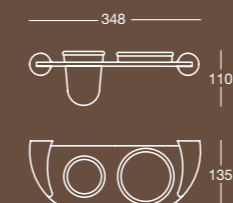

H 6121 DX / H 6121 SX

Porta scopino a parete
Wall mounted toilet brush holder

Finitura/Finish Cromo/Chrome
Misura/Size mm 165x135x360

H 6122

Porta scopino a terra
Free standing toilet brush holder

Finitura/Finish Cromo/Chrome
Misura/Size mm 135x393

K 6121

Specchio molato rotondo con illuminazione alogena
Round bevelled mirror with halogen light

Finitura lampada/Light finish Cromo/Chrome
Misura specchio/Mirror size mm 800x166x868

Alogena/Halogen GY 6,35 - max 35w - 230/12v
Q.ty/Q.ty 1
Lampadina inclusa/Bulb included

K 6122

Specchio molato rettangolare con illuminazione alogena
Rectangular bevelled mirror with halogen light

Finitura lampada/Light finish Cromo/Chrome
Misura specchio/Mirror size mm 600x166x868

Alogena/Halogen GY 6,35 - max 35w - 230/12v
Q.ty/Q.ty 1
Lampadina inclusa/Bulb included

A 6121

C 6121 DX / C 6121 SX

E 6126

H 6121 DX / H 6121 SX

A 6124

C 6122

E 6127

H 6122

A 6125

D 6121

F 6121

K 6121

B 6121 DX / B 6121 SX

E 6125

G 6121 DX / G 6121 SX

K 6122