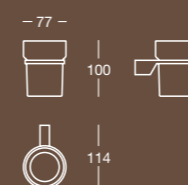

F 8631

Porta abito
Robe hook

Finitura/Finish Cromo/Chrome
Misura/Size mm 17x43x34

G 8631

Porta rotolo
Toilet roll holder

Finitura/Finish Cromo/Chrome
Misura/Size mm 180x75x34

H 8631

Porta scopino a terra
Free standing toilet brush holder

Finitura/Finish Cromo/Chrome
Misura/Size mm 110x105x456

A 8631

F 8631

B 8631

G 8631

C 8631

H 8631

D 8631