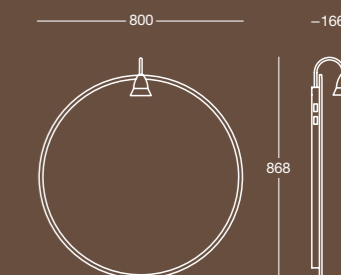

F 6121

K 6121