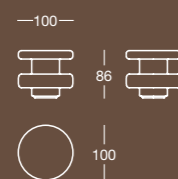

DISEGNI TECNICI
TECHNICAL DETAILS

L 8041