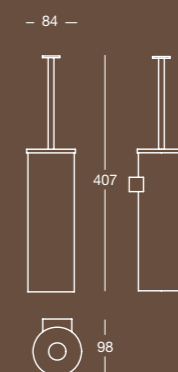

F 8333

H 8332