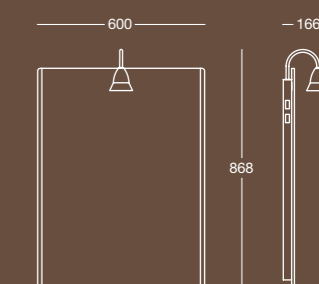

H 6121 DX / H 6121 SX

Porta scopino a parete
Wall mounted toilet brush holder

Finitura/Finish Cromo/Chrome
Misura/Size mm 165x135x360

H 6122

Porta scopino a terra
Free standing toilet brush holder

Finitura/Finish Cromo/Chrome
Misura/Size mm 135x393

K 6121

Specchio molato rotondo con illuminazione alogena
Round bevelled mirror with halogen light

Finitura lampada/Light finish Cromo/Chrome
Misura specchio/Mirror size mm 800x166x868

Alogena/Halogen GY 6,35 - max 35w - 230/12v
Q.ty/Q.ty 1
Lampadina inclusa/Bulb included

K 6122

Specchio molato rettangolare con illuminazione alogena
Rectangular bevelled mirror with halogen light

Finitura lampada/Light finish Cromo/Chrome
Misura specchio/Mirror size mm 600x166x868

Alogena/Halogen GY 6,35 - max 35w - 230/12v
Q.ty/Q.ty 1
Lampadina inclusa/Bulb included

A 6121

C 6121 DX / C 6121 SX

E 6126

H 6121 DX / H 6121 SX

A 6124

C 6122

E 6127

H 6122

A 6125

D 6121

F 6121

K 6121

B 6121 DX / B 6121 SX

E 6125

G 6121 DX / G 6121 SX

K 6122