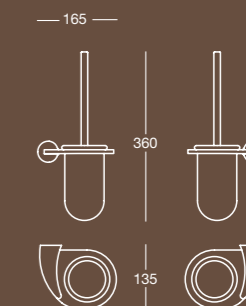

H 6121 DX / H 6121 SX