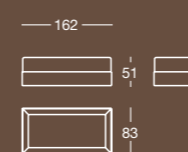

B 6521/ B 6522