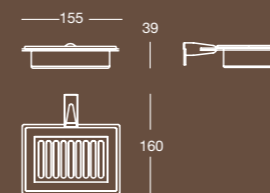

F 4121

B 4121