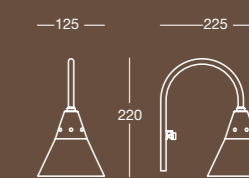

Lampada in ottone cromato
Light in chrome plated brass
Certificate/Certified

K 6371

Lampada con attacco a specchio
e diffusore in ottone cromato
Mirror mounted light and shade in chrome plated brass

Finitura/Finish Cromo/Chrome	Misura/Size mm 500x80x70

Alogena/Halogen
G4 - max 20w - 230/12v
Q.ta/Q.ty 2
Lampadina inclusa/Bulb included

Lampade in ottone cromato e vetro acidato
Lights in chrome plated brass and satin glass
Certificate/Certified

K 6275/P

Lampada con attacco a parete e braccio fisso
con diffusore in vetro centrifugato
Wall mounted light, fixed arm and shade in centrifugal glass

Finitura/Finish Cromo/Chrome	Misura/Size mm 125x260x220

Incandescenza/Incandescent
E14 - max 60w - 230v
Q.ta/Q.ty1
Lampadina inclusa/Bulb included

K 6275/S

Lampada con attacco a specchio e braccio fisso
con diffusore in vetro centrifugato
Mirror mounted light, fixed arm and shade
in centrifugal glass

Finitura/Finish Cromo/Chrome	Misura/Size mm 125x225x220

Incandescenza/Incandescent
E14 - max 60w - 230v
Q.ta/Q.ty1
Lampadina inclusa/Bulb included

DISEGNI TECNICI
TECHNICAL DETAILS

K 6371

DISEGNI TECNICI
TECHNICAL DETAILS

K 6275/P

K 6275/S