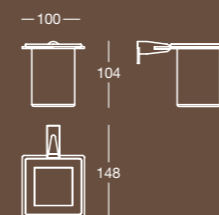

F 4121

Porta abito
Robe hook

Finitura/Finish Cromo/Chrome
Misura/Size mm 20x75x35

VITE TORX/ TORX SCREW

G 4121 DX / G 4121 SX

Porta rotolo orizzontale
Horizontal toilet roll holder

Finitura/Finish Cromo/Chrome
Misura/Size mm 146x81,5x35

G 4123

Porta rotolo verticale
Vertical toilet roll holder

Finitura/Finish Cromo/Chrome
Misura/Size mm 35x75x143

H 4121

Porta scopino a terra
Free standing toilet brush holder

Finitura/Finish Cromo/Chrome
Misura/Size mm 83x473

H 4123

Porta scopino a parete
Wall mounted toilet brush holder

Finitura/Finish Cromo/Chrome
Misura/Size mm 83x87x473

A 4121

D 4121

H 4121

A 4124

F 4121

B 4121

G 4121 DX / G 4121 SX

H 4123

C 4121

G 4123