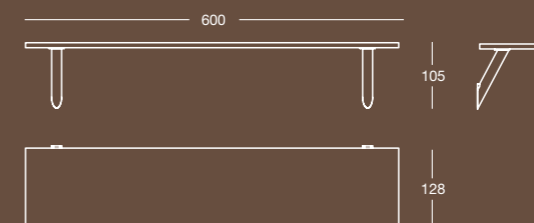

K 5121

Lampada con attacco a parete e diffusore in vetro pirex
Wall mounted light with shade in pirex glass

Misura/Size
mm 60x102x220

Incandescenza/Incandescent
E14 25x85 mm - max 60w - 220v
Q.ta/Q.ty1
Lampadina inclusa/Bulb included

Certificata/Certified

A 5121

D 5121

H 5121

A 5125

E 5121

H 5122

B 5121

F 5121

C 5121

G 5121 DX / G 5121 SX

K 5121