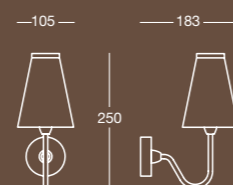

DISEGNI TECNICI
TECHNICAL DETAILS

K 6273