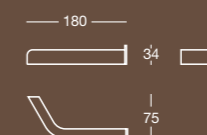

F 8631

Porta abito
Robe hook

Finitura/Finish Cromo/Chrome
Misura/Size mm 17x43x34

G 8631

Porta rotolo
Toilet roll holder

Finitura/Finish Cromo/Chrome
Misura/Size mm 180x75x34

H 8631

Porta scopino a terra
Free standing toilet brush holder

Finitura/Finish Cromo/Chrome
Misura/Size mm 110x105x456

A 8631

F 8631

B 8631

G 8631

C 8631

H 8631

D 8631