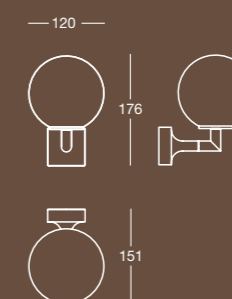

DISEGNI TECNICI
TECHNICAL DETAILS

K 6221