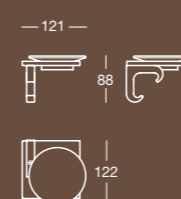

D 8421

VARIANTI / VARIATIONS

Cromo e Bianco/
Chrome and White

Cromo e Arancione/
Chrome and Orange

Cromo e Nero Opaco/
Chrome and Mat Black

A 6521

Porta salviette
Towel rail

Finitura/Finish Cromo/Chrome	Misura/Size mm 320x80x25
Cromo/Chrome	mm 450x80x25
Cromo/Chrome	mm 600x80x25