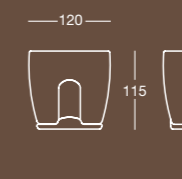

INCASTRO
design Guido Rosa - CD Design

Serie di accessori in ceramica
Series of accessories in ceramics

L 8041
Porta sapone, nero
Soap holder, black

Finitura/Finish
Nero/Black

Misura/Size
mm 100x100x86

COMPOSIZIONE / COMPOSITION

L 8042
Bicchiere, bianco
Glass, white

Finitura/Finish
Bianco/White

Misura/Size
mm 100x100x100

L 8043
Porta sapone liquido, bianco
Liquid soap dispenser, white

Finitura/Finish
Bianco/White

Misura/Size
mm 100x100x166

ARIANNA
design Ambrogio Rossari

Serie di accessori in ceramica bianca
con base grigia
Series of accessories in white ceramics
with grey base

L 8101
Porta sapone
Soap holder

Finitura/Finish
Bianco/White

Misura/Size
mm 140x70x27

L 8102
Porta bicchiere
Tumbler holder

Finitura/Finish
Bianco/White

Misura/Size
mm 120x73x115

L 8103
Porta sapone liquido
Liquid soap dispenser

Finitura/Finish
Bianco/White

Misura/Size
mm 120x73x173

DISEGNI TECNICI
TECHNICAL DETAILS

L 8041

L 8042

L 8043

DISEGNI TECNICI
TECHNICAL DETAILS

L 8101

L 8102

L 8103