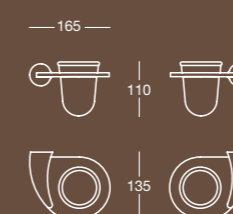

C 6121 DX / C 6121 SX