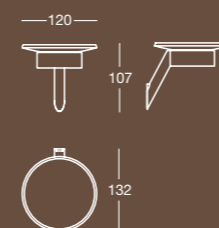

K 5121

Lampada con attacco a parete e diffusore in vetro pirex
Wall mounted light with shade in pirex glass

Misura/Size
mm 60x102x220

Incandescenza/Incandescent
E14 25x85 mm - max 60w - 220v
Q.ta/Q.ty1
Lampadina inclusa/Bulb included

Certificata/Certified

A 5121

D 5121

H 5121

A 5125

E 5121

H 5122

B 5121

F 5121

C 5121

G 5121 DX / G 5121 SX

K 5121