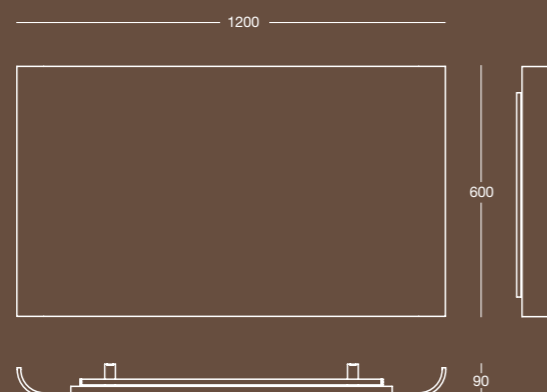

DISEGNI TECNICI
TECHNICAL DETAILS

K 8066