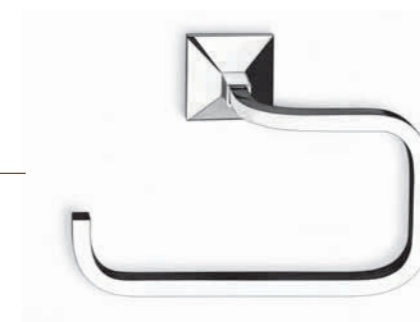

A 8742

Porta salviette ad anello
Towel ring

Finitura/Finish Cromo/Chrome	Misura/Size mm 200x77x126