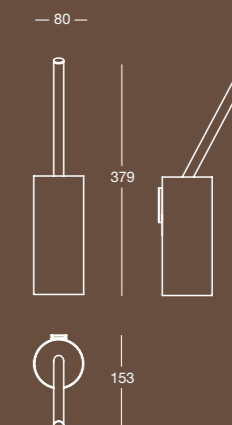

Finitura/Finish Cromo/Chrome
Misura/Size mm 80x153x379

H 5122
Porta scopino a terra
Free standing toilet brush holder

Finitura/Finish Cromo/Chrome
Misura/Size mm 80x147x379

K 5121

Lampada con attacco a parete e diffusore in vetro pirex
Wall mounted light with shade in pirex glass

Misura/Size
mm 60x102x220

Incandescenza/Incandescent
E14 25x85 mm - max 60w - 220v
Q.ta/Q.ty1
Lampadina inclusa/Bulb included

Certificata/Certified

A 5121

D 5121

H 5121

A 5125

E 5121