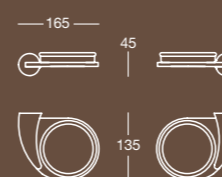

B 6121 DX / B 6121 SX