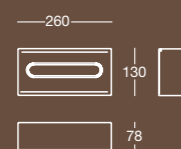

Finitura/Finish	Misura/Size
Inox lucido	mm 255x125x400
Polished stainless steel	

**DISEGNI TECNICI
TECHNICAL DETAILS**

L 6813

L 6812

POPPY

design Studio Decoma

L 6151

Contentore in alluminio anodizzato naturale
con ripiani mobili in ABS
Utility cabinet in natural anodised aluminium
with adjustable shelves in ABS