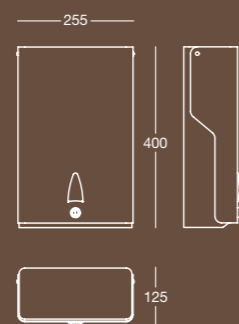

Finitura/Finish	Misura/Size
Inox lucido	mm 255x125x400
Polished stainless steel	

**DISEGNI TECNICI
TECHNICAL DETAILS**

L 6813

L 6812

POPPY

design Studio Decoma

L 6151

Contentore in alluminio anodizzato naturale
con ripiani mobili in ABS
Utility cabinet in natural anodised aluminium
with adjustable shelves in ABS