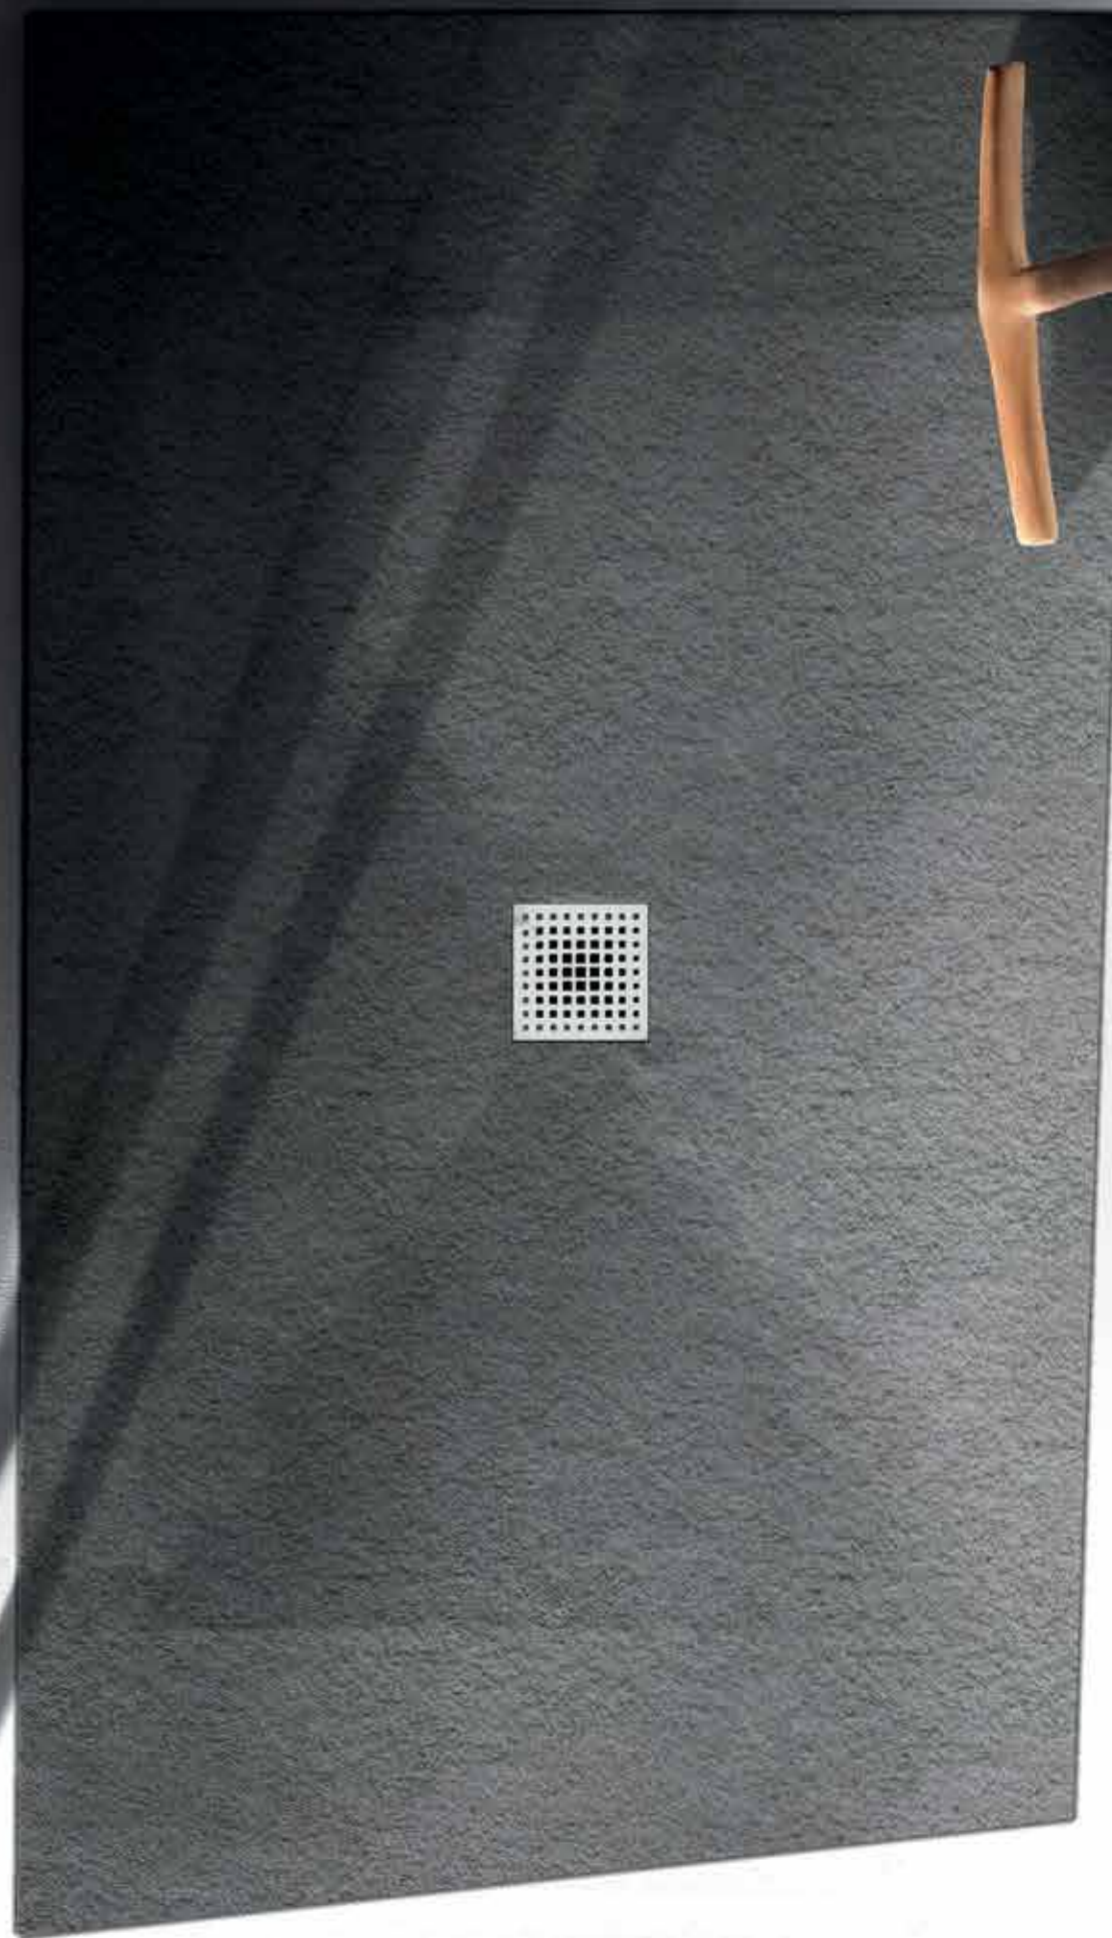

Piatto doccia
tagliato a misura
Cut to measure
shower tray
Plato ducha
cortado a medida
Receveur de douche
coupé sur mesure

Antiscivolo
classe 3-R11
Class 3-R11
antislip
Antideslizante
clase 3-R11
Antidérapant
classe 3-R11

Resistente
alle macchie
Resistant
to stains
Resistente a
las manchas
Résistant
aux taches

Resistente
all'abrasione
Resistant
to abrasion
Resistente
a la abrasión
Résistant
à l'abrasion

Resistente
alla muffa
Resistant
to mold
Resistente
al moho
Résistant
à la moule.

antiscivolo / antiscivolo / antiscivolo / antiscivolo
life new