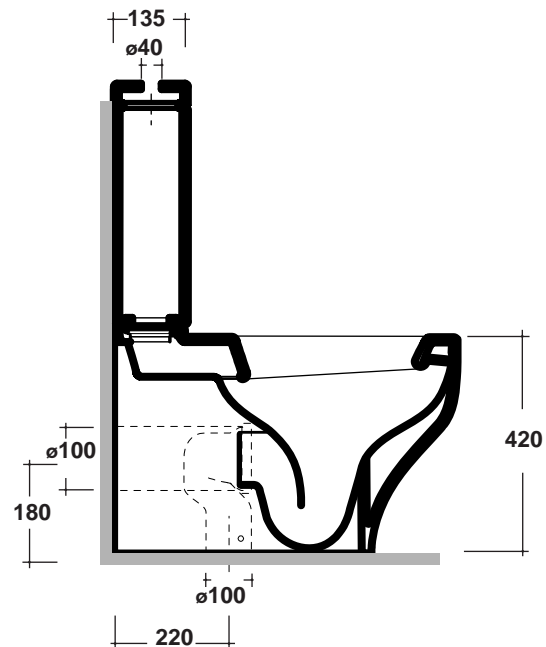

Art.CLE130301-CLE71PF101

| *CURVE TECNICHE<br>PIPE CONNECTORS |                  |
|------------------------------------|------------------|
| Art.RASB                           | Art.RAR1         |
| 220 da 200/220                     | 220 da 170/260   |
| 220 from 200/220                   | 220 from 170/260 |

\* Quota di installazione consigliata  
Advised measure for installation

## DESCRIZIONE / DESCRIPTION

- wc Monoblocco Clear - peso Kg42
- wc Pan Clear - weight Kg 42