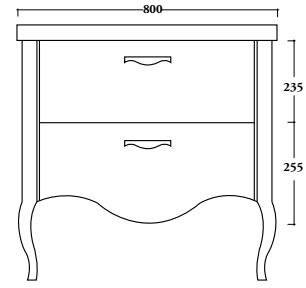

A TERRA
FLOORSTANDING

V. Later.

V. Front.

A TERRA
FLOORSTANDING

V. Later.

V. Front.

SOSPESO
SUSPENDED

V. Later.

V. Front.

SOSPESO
SUSPENDED

V. Later.

V. Front.

ES_1

ES_2

AC_1

AC_2

AT_1

AT_2

GS_1

GS_2