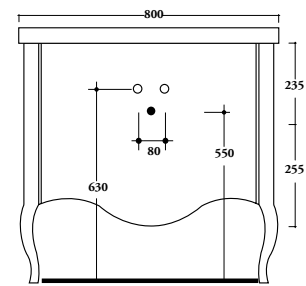

A TERRA
FLOORSTANDING

V. Later.

V. Front.

A TERRA
FLOORSTANDING

V. Later.

V. Front.

SOSPESO
SUSPENDED

V. Later.

V. Front.

SOSPESO
SUSPENDED

V. Later.

V. Front.

ES_1

ES_2

AC_1

AC_2

AT_1

AT_2

GS_1

GS_2