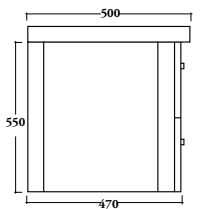

SOSPESO
SUSPENDED

V. Later.