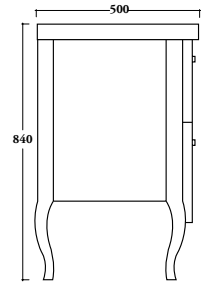

A TERRA
FLOORSTANDING

V. Later.