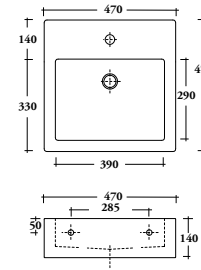

A TERRA
FLOORSTANDING

V. Later.

V. Front.

A TERRA
FLOORSTANDING

V. Later.

V. Front.

SOSPESO
SUSPENDED

V. Later.

V. Front.

SOSPESO
SUSPENDED

V. Later.

V. Front.

ES_1

ES_2

AC_1

AC_2

AT_1

AT_2

GS_1

GS_2