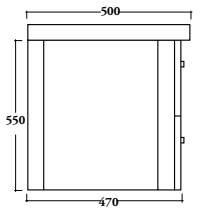

SOSPESO
SUSPENDED

V. Later.