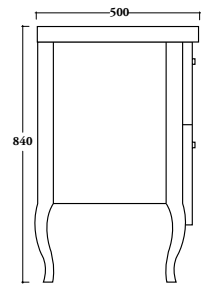

A TERRA
FLOORSTANDING

V. Later.